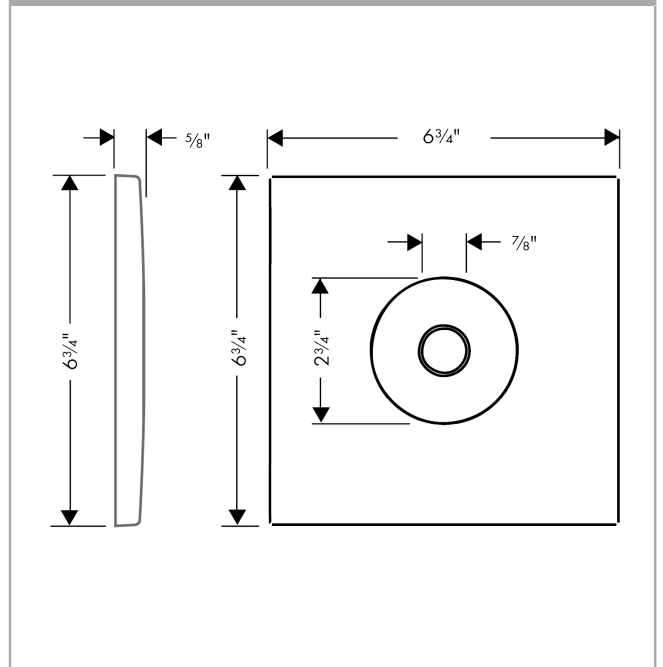

## Scale drawing

**AXOR Citterio**  
**Wall Plate Square**  
Finishes : **chrome**    Part no. : **27419000**

## Exploded drawing

Year of production: >05/13

**AXOR Citterio**  
**Wall Plate Square**  
 Finishes : **chrome**    Part no. : **27419000**