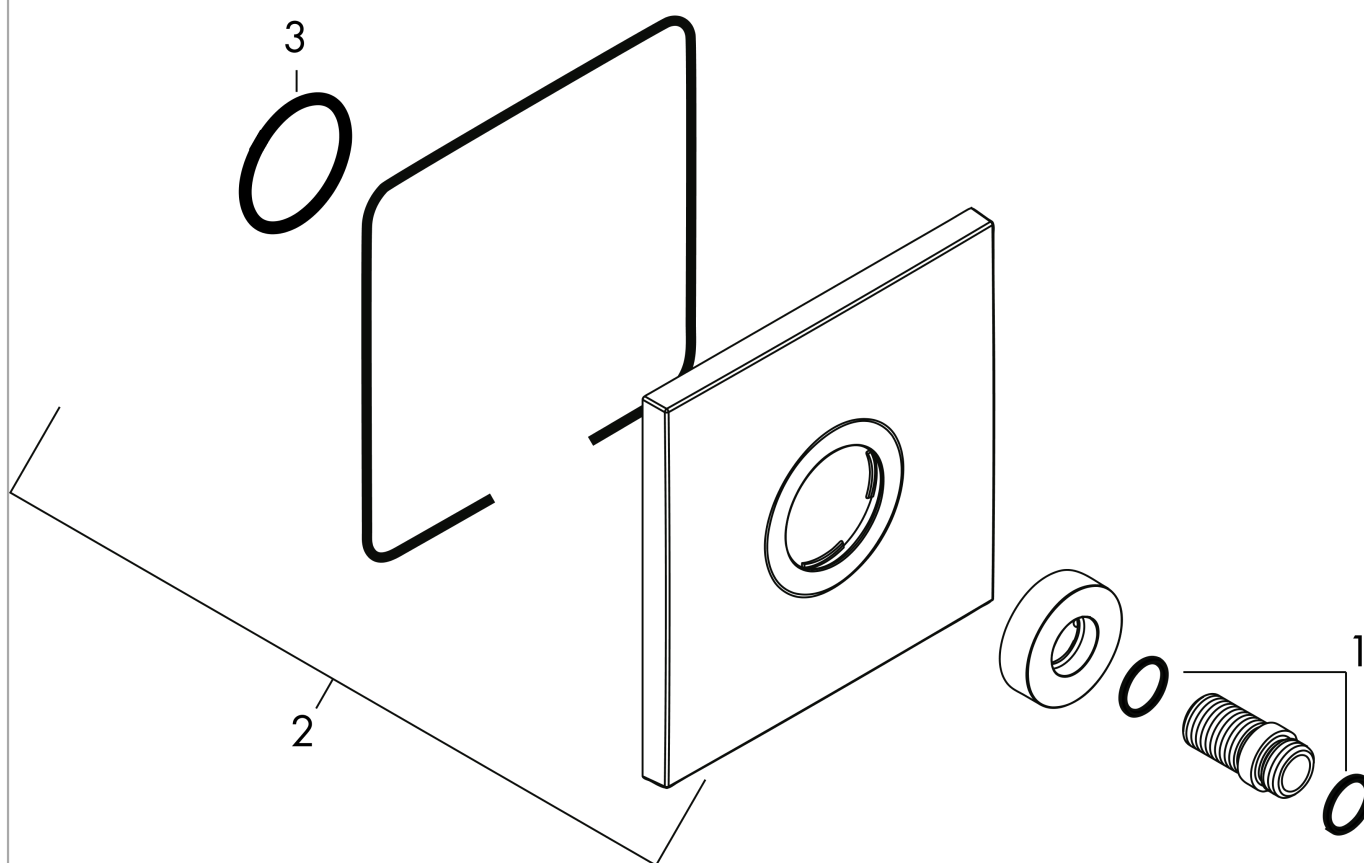

## Scale drawing

**AXOR Citterio**  
**Wall Plate Square**  
Finishes : **chrome**    Part no. : **27419000**

## Exploded drawing

Year of production: >05/13

**AXOR Citterio**  
**Wall Plate Square**  
 Finishes : **chrome**    Part no. : **27419000**