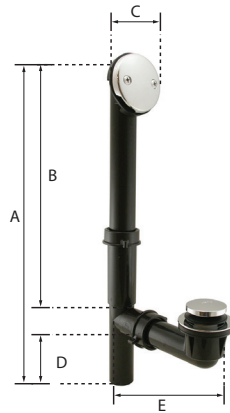

TWO-HOLE TOE TOUCH BATH WASTE KIT, TUBULAR FULL KIT, BLACK PLASTIC

- Black plastic
- Two-hole faceplate
- Toe touch stopper allows opening and closing without bending
- Standard full kit – includes pipe and tee
- 1-1/2" IPS threaded drain shoe
- Overflow elbow designed to accommodate B07202 test kit
- Includes wing nuts & poly washers
- Simple installation with no special tools required

Part No.	Finish	A	B	C	D	E
P39506	Chrome Plated	16.50"	12.00"	3.25"	3.12"	7.12"
P3952AB	Antique Brass	16.50"	12.00"	3.25"	3.12"	7.12"
P3952AN	Antique Nickel	16.50"	12.00"	3.25"	3.12"	7.12"
P3952BI	Biscuit	16.50"	12.00"	3.25"	3.12"	7.12"
P3952BL	Black	16.50"	12.00"	3.25"	3.12"	7.12"
P3952BN	Brushed Nickel	16.50"	12.00"	3.25"	3.12"	7.12"
P3952RB	Oil Rubbed Bronze	16.50"	12.00"	3.25"	3.12"	7.12"
P3952WB	Old World Bronze	16.50"	12.00"	3.25"	3.12"	7.12"
P3952PW	Polar White	16.50"	12.00"	3.25"	3.12"	7.12"
P3952PN	Polished Nickel	16.50"	12.00"	3.25"	3.12"	7.12"
P3952PS	Polished Stainless	16.50"	12.00"	3.25"	3.12"	7.12"