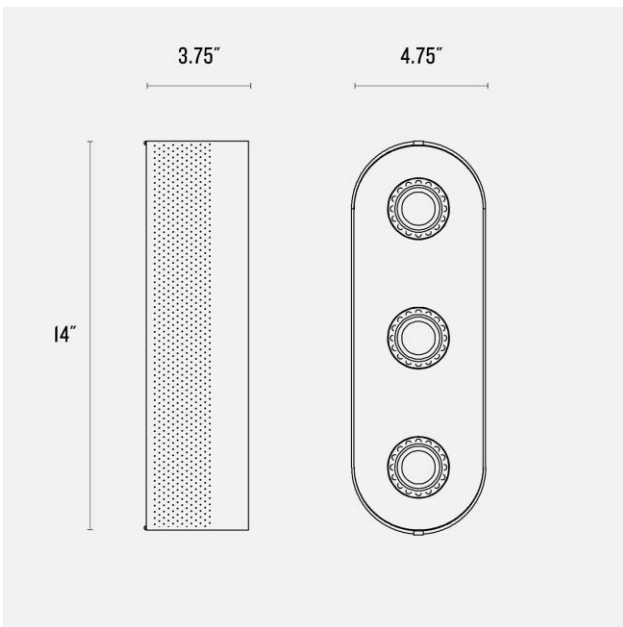

## Harlow 3 Sconce

**Application:** Wall Sconce

**Product Origin:** Processed and assembled in Portland, Oregon using ethically-sourced domestic and global components.

**UL Listed:** Yes

**Max Wattage:** 3 Sockets - 40 W each

**Voltage:** 120/220 V

**Location Rating:** Damp

**Dimensions:**

Overall: 14" H x 4.75" W x 3.75" D

**Materials:** Steel

One year guarantee