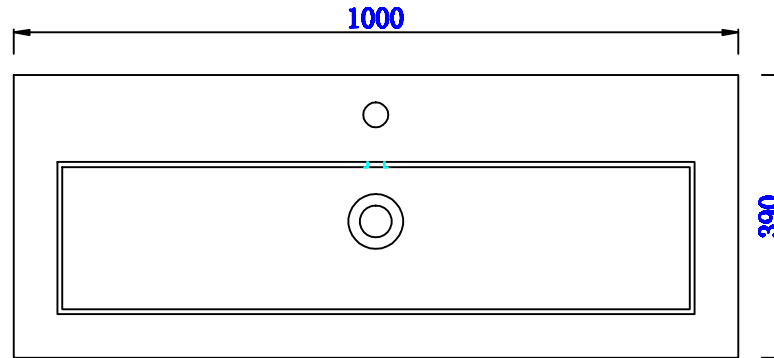

Version:202009

39.5"

Item Number:
C205-V39.5-RSA

JAMES MARTIN

VANITIES™

Brooklyn 39.5" Wooden Sink Console
Diagrams with Dimensions
page 03 of 03

NOTE ONE: Countertop with integrated sink is shown on this Wooden Sink Console
NOTE TWO: This vanity does not have a Backsplash.

Version:202009

1003mm

Item Number:
C205-V39.5-RSA

JAMES MARTIN

VANITIES™

Brooklyn 1003mm Wooden Sink Console
Diagrams with Dimensions
page 01 of 03

NOTE ONE: Countertop with integrated sink is shown on this Wooden Sink Console
NOTE TWO: This vanity does not have a Backsplash.

Version:202009

1003mm

Item Number:
C205-V39.5-RSA

JAMES MARTIN

VANITIES™

Brooklyn 1003mm Wooden Sink Console
Diagrams with Dimensions
page 02 of 03

NOTE ONE: Countertop with integrated sink is shown on this Wooden Sink Console.

Version:202009

1003mm

Item Number:
C205-V39.5-RSA

JAMES MARTIN

VANITIES™

Brooklyn 1003mm Wooden Sink Console
Diagrams with Dimensions
page 03 of 03

NOTE ONE: Countertop with integrated sink is shown on this Wooden Sink Console
NOTE TWO: This vanity does not have a Backsplash.