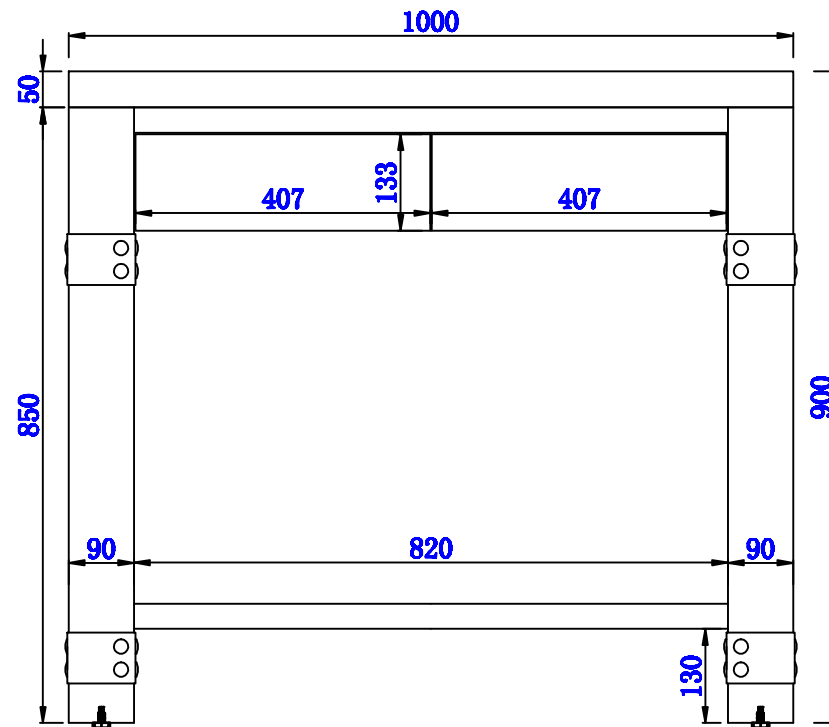

Version:202009

39.5"

Item Number:
C205-V39.5-RSA

JAMES MARTIN

VANITIES™

Brooklyn 39.5" Wooden Sink Console
Diagrams with Dimensions
page 03 of 03

NOTE ONE: Countertop with integrated sink is shown on this Wooden Sink Console
NOTE TWO: This vanity does not have a Backsplash.

Version:202009

1003mm

Item Number:
C205-V39.5-RSA

JAMES MARTIN

VANITIES™

Brooklyn 1003mm Wooden Sink Console
Diagrams with Dimensions
page 01 of 03

NOTE ONE: Countertop with integrated sink is shown on this Wooden Sink Console
NOTE TWO: This vanity does not have a Backsplash.

Version:202009

1003mm

Item Number:
C205-V39.5-RSA

JAMES MARTIN

VANITIES™

Brooklyn 1003mm Wooden Sink Console
Diagrams with Dimensions
page 02 of 03

NOTE ONE: Countertop with integrated sink is shown on this Wooden Sink Console.

Version:202009

1003mm

Item Number:
C205-V39.5-RSA

JAMES MARTIN

VANITIES™

Brooklyn 1003mm Wooden Sink Console
Diagrams with Dimensions
page 03 of 03

NOTE ONE: Countertop with integrated sink is shown on this Wooden Sink Console
NOTE TWO: This vanity does not have a Backsplash.