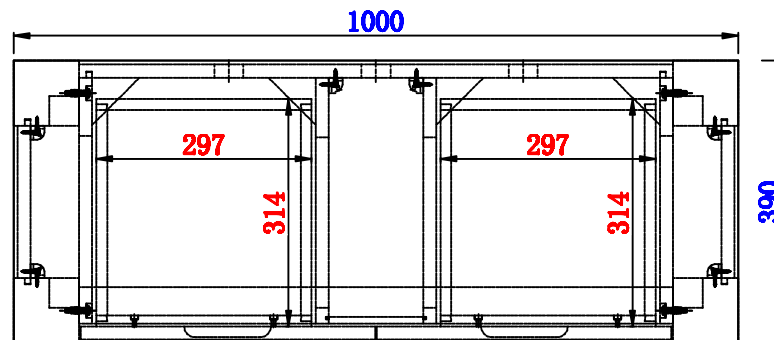

Version:202009

39.5"

Item Number:
C205-V39.5-RSA

JAMES MARTIN

VANITIES™

Brooklyn 39.5" Wooden Sink Console
Diagrams with Dimensions
page 03 of 03

NOTE ONE: Countertop with integrated sink is shown on this Wooden Sink Console
NOTE TWO: This vanity does not have a Backsplash.

Version:202009

1003mm

Item Number:
C205-V39.5-RSA

JAMES MARTIN

VANITIES™

Brooklyn 1003mm Wooden Sink Console
Diagrams with Dimensions
page 01 of 03

NOTE ONE: Countertop with integrated sink is shown on this Wooden Sink Console
NOTE TWO: This vanity does not have a Backsplash.

Version:202009

1003mm

Item Number:
C205-V39.5-RSA

JAMES MARTIN

VANITIES™

Brooklyn 1003mm Wooden Sink Console
Diagrams with Dimensions
page 02 of 03

NOTE ONE: Countertop with integrated sink is shown on this Wooden Sink Console.

Version:202009

1003mm

Item Number:
C205-V39.5-RSA

JAMES MARTIN

VANITIES™

Brooklyn 1003mm Wooden Sink Console
Diagrams with Dimensions
page 03 of 03

NOTE ONE: Countertop with integrated sink is shown on this Wooden Sink Console
NOTE TWO: This vanity does not have a Backsplash.