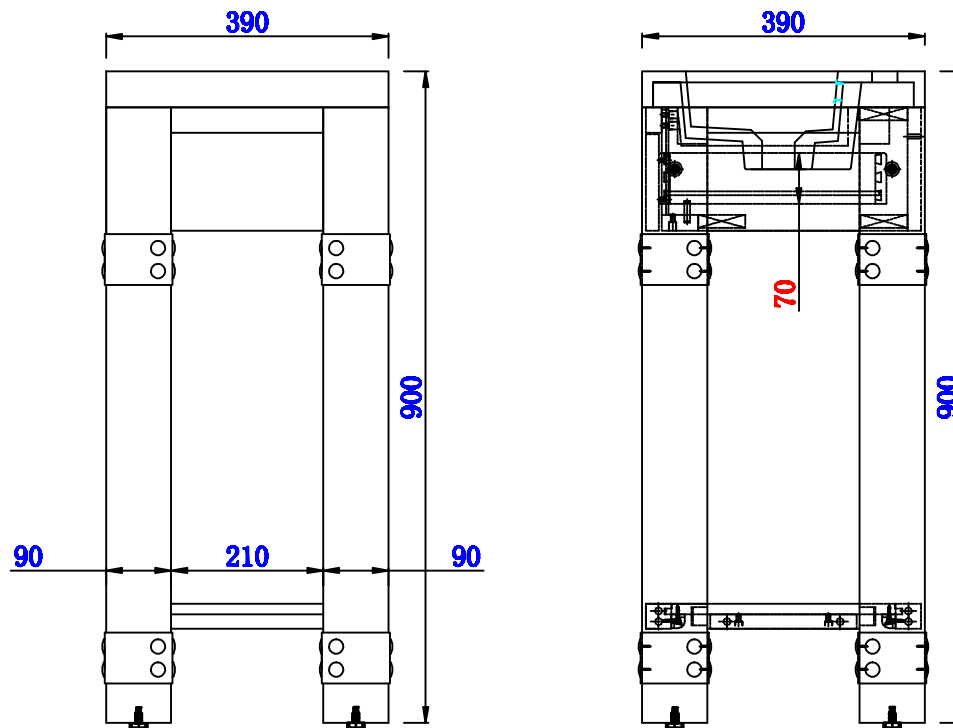

39.5"

Item Number:
C205-V39.5-RSA

JAMES MARTIN

VANITIES™

Brooklyn 39.5" Wooden Sink Console
Diagrams with Dimensions
page 01 of 03

NOTE ONE: Countertop with integrated sink is shown on this Wooden Sink Console
NOTE TWO: This vanity does not have a Backsplash.

Version:202009

1003mm

Item Number:
C205-V39.5-RSA

JAMES MARTIN

VANITIES™

Brooklyn 1003mm Wooden Sink Console
Diagrams with Dimensions
page 01 of 03

NOTE ONE: Countertop with integrated sink is shown on this Wooden Sink Console
NOTE TWO: This vanity does not have a Backsplash.

Version:202009

1003mm

Item Number:
C205-V39.5-RSA

JAMES MARTIN

VANITIES™

Brooklyn 1003mm Wooden Sink Console
Diagrams with Dimensions
page 02 of 03

NOTE ONE: Countertop with integrated sink is shown on this Wooden Sink Console.

Version:202009

1003mm

Item Number:
C205-V39.5-RSA

JAMES MARTIN

VANITIES™

Brooklyn 1003mm Wooden Sink Console
Diagrams with Dimensions
page 03 of 03

NOTE ONE: Countertop with integrated sink is shown on this Wooden Sink Console
NOTE TWO: This vanity does not have a Backsplash.