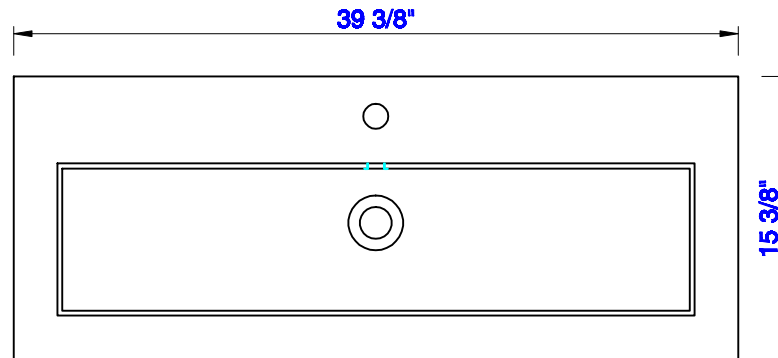

39.5"

Item Number:
C205-V39.5-RSA

JAMES MARTIN

VANITIES™

Brooklyn 39.5" Wooden Sink Console
Diagrams with Dimensions
page 01 of 03

NOTE ONE: Countertop with integrated sink is shown on this Wooden Sink Console
NOTE TWO: This vanity does not have a Backsplash.

Version:202009

39.5"

Item Number:
C205-V39.5-RSA

JAMES MARTIN

VANITIES™

Brooklyn 39.5" Wooden Sink Console
Diagrams with Dimensions
page 02 of 03

NOTE ONE: Countertop with integrated sink is shown on this Wooden Sink Console.

Version:202009

39.5"

Item Number:
C205-V39.5-RSA

JAMES MARTIN

VANITIES™

Brooklyn 39.5" Wooden Sink Console
Diagrams with Dimensions
page 03 of 03

NOTE ONE: Countertop with integrated sink is shown on this Wooden Sink Console
NOTE TWO: This vanity does not have a Backsplash.

Version:202009

1003mm

Item Number:
C205-V39.5-RSA

JAMES MARTIN

VANITIES™

Brooklyn 1003mm Wooden Sink Console
Diagrams with Dimensions
page 01 of 03

NOTE ONE: Countertop with integrated sink is shown on this Wooden Sink Console
NOTE TWO: This vanity does not have a Backsplash.