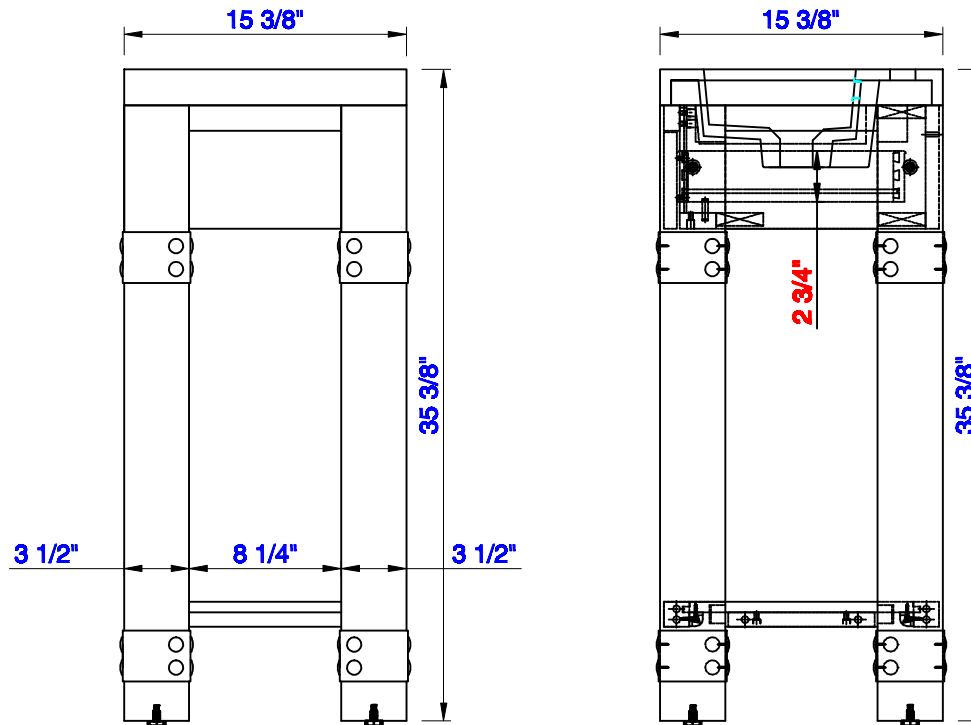

39.5"

Item Number:
C205-V39.5-RSA

JAMES MARTIN

VANITIES™

Brooklyn 39.5" Wooden Sink Console
Diagrams with Dimensions
page 01 of 03

NOTE ONE: Countertop with integrated sink is shown on this Wooden Sink Console
NOTE TWO: This vanity does not have a Backsplash.

Version:202009

39.5"

Item Number:
C205-V39.5-RSA

JAMES MARTIN

VANITIES™

Brooklyn 39.5" Wooden Sink Console
Diagrams with Dimensions
page 03 of 03

NOTE ONE: Countertop with integrated sink is shown on this Wooden Sink Console
NOTE TWO: This vanity does not have a Backsplash.

Version:202009

1003mm

Item Number:
C205-V39.5-RSA

JAMES MARTIN

VANITIES™

Brooklyn 1003mm Wooden Sink Console
Diagrams with Dimensions
page 01 of 03

NOTE ONE: Countertop with integrated sink is shown on this Wooden Sink Console
NOTE TWO: This vanity does not have a Backsplash.

Version:202009

1003mm

Item Number:
C205-V39.5-RSA

JAMES MARTIN

VANITIES™

Brooklyn 1003mm Wooden Sink Console
Diagrams with Dimensions
page 02 of 03

NOTE ONE: Countertop with integrated sink is shown on this Wooden Sink Console.