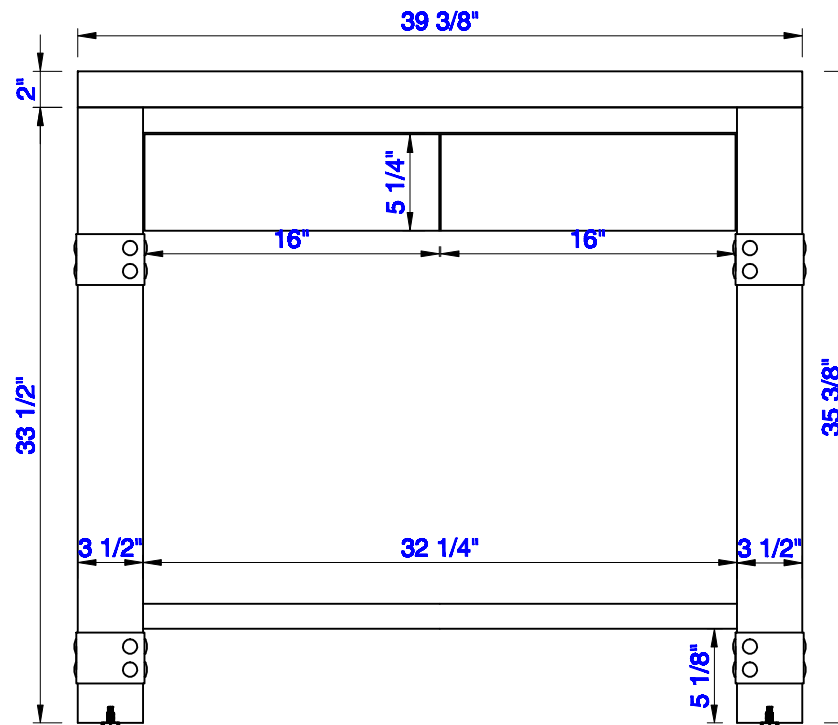

39.5"

Item Number:
C205-V39.5-RSA

JAMES MARTIN

VANITIES™

Brooklyn 39.5" Wooden Sink Console
Diagrams with Dimensions
page 01 of 03

NOTE ONE: Countertop with integrated sink is shown on this Wooden Sink Console
NOTE TWO: This vanity does not have a Backsplash.

Version:202009

39.5"

Item Number:
C205-V39.5-RSA

JAMES MARTIN

VANITIES™

Brooklyn 39.5" Wooden Sink Console
Diagrams with Dimensions
page 02 of 03

NOTE ONE: Countertop with integrated sink is shown on this Wooden Sink Console.

Version:202009

39.5"

Item Number:
C205-V39.5-RSA

JAMES MARTIN

VANITIES™

Brooklyn 39.5" Wooden Sink Console
Diagrams with Dimensions
page 03 of 03

NOTE ONE: Countertop with integrated sink is shown on this Wooden Sink Console
NOTE TWO: This vanity does not have a Backsplash.

Version:202009

1003mm

Item Number:
C205-V39.5-RSA

JAMES MARTIN

VANITIES™

Brooklyn 1003mm Wooden Sink Console
Diagrams with Dimensions
page 01 of 03

NOTE ONE: Countertop with integrated sink is shown on this Wooden Sink Console
NOTE TWO: This vanity does not have a Backsplash.