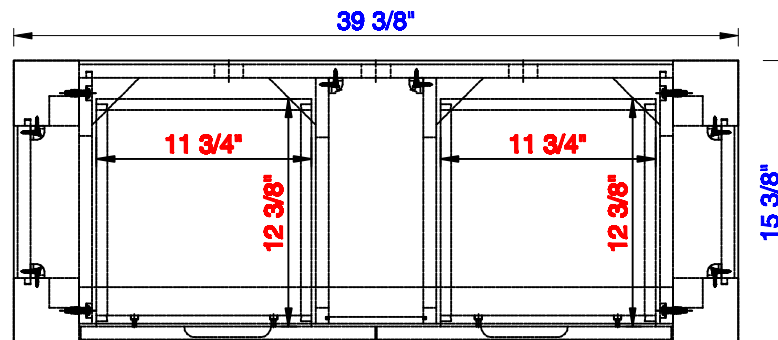

39.5"

Item Number:
C205-V39.5-RSA

JAMES MARTIN

VANITIES™

Brooklyn 39.5" Wooden Sink Console
Diagrams with Dimensions
page 01 of 03

NOTE ONE: Countertop with integrated sink is shown on this Wooden Sink Console
NOTE TWO: This vanity does not have a Backsplash.

Version:202009

39.5"

Item Number:
C205-V39.5-RSA

JAMES MARTIN

VANITIES™

Brooklyn 39.5" Wooden Sink Console
Diagrams with Dimensions
page 02 of 03

NOTE ONE: Countertop with integrated sink is shown on this Wooden Sink Console.

Version:202009

39.5"

Item Number:
C205-V39.5-RSA

JAMES MARTIN

VANITIES™

Brooklyn 39.5" Wooden Sink Console
Diagrams with Dimensions
page 03 of 03

NOTE ONE: Countertop with integrated sink is shown on this Wooden Sink Console
NOTE TWO: This vanity does not have a Backsplash.

Version:202009

1003mm

Item Number:
C205-V39.5-RSA

JAMES MARTIN

VANITIES™

Brooklyn 1003mm Wooden Sink Console
Diagrams with Dimensions
page 01 of 03

NOTE ONE: Countertop with integrated sink is shown on this Wooden Sink Console
NOTE TWO: This vanity does not have a Backsplash.