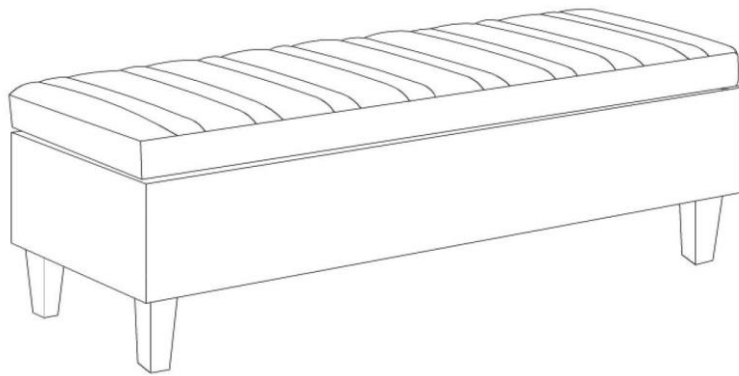

SIMPLIHOME®

Monroe / Garret / Sullivan

Storage Ottoman

MODEL # 3AXCOT-25I-BRL

brooklyn + max™

WyndenHall™
HOME DECOR

SIMPLIHOME®

Great quality is a right.