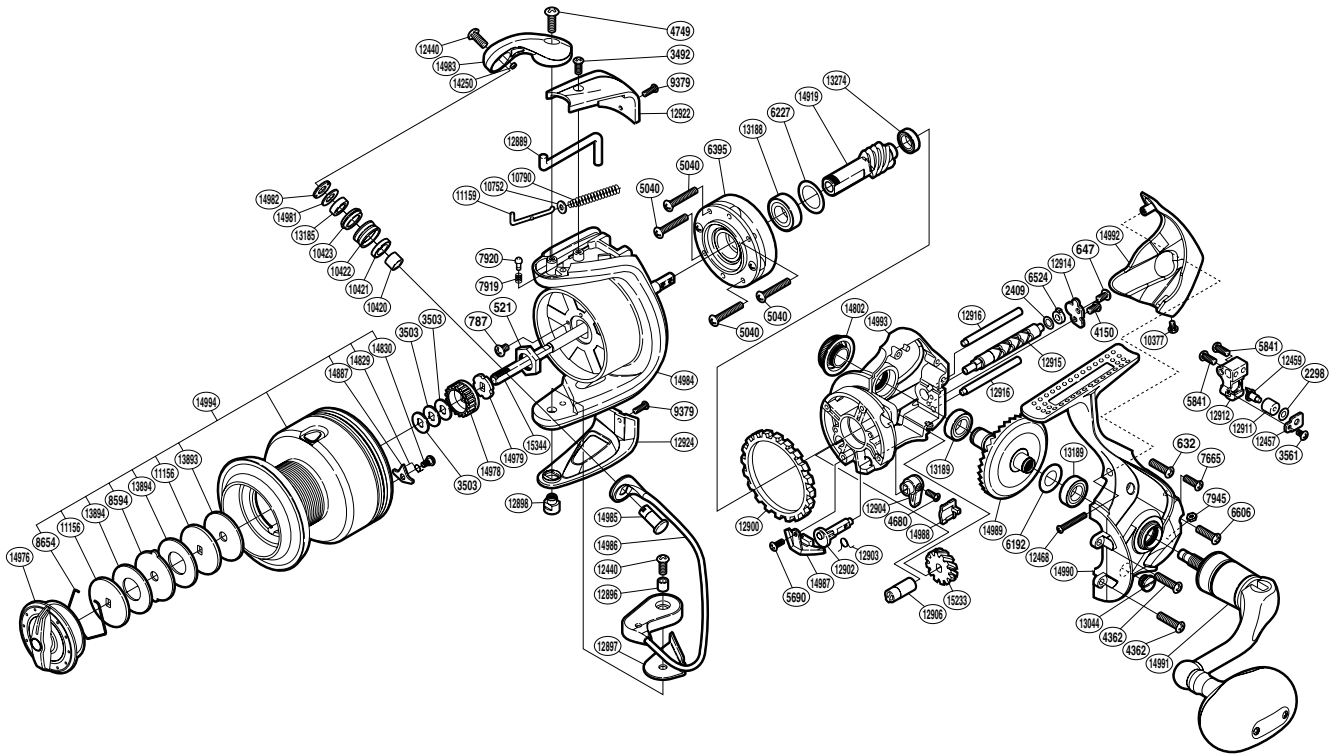

# SHIMANO

STRADIC  A-RB

ST-8000FJ

Please note that the number of adjusting washers may not be the same as shown in the exploded views. (Adjustment will vary with each individual product.)

(51SE458010U)

Part No.	Description	Part No.	Description	Part No.	Description
RD 0521	Rotor Nut	RD10421	Line Roller Collar	RD13189	Ball Bearing
RD 0632	Screw	RD10422	Line Roller	RD13274	Ball Bearing
RD 0647	Screw	RD10423	Line Roller Bushing	RD13893	Drag Washer
RD 0787	Screw	RD10752	Spring Guide A Support	RD13894	Drag Washer
RD 2298	Spacer	RD10790	Bail Spring	RD14250	Line Roller Oil Cap
RD 2409	Spacer	RD11156	Key Washer	RD14802	Handle Screw Cap
RD 3492	Screw	RD11159	Bail Spring Guide A	RD14829	Drag Click Spring
RD 3503	Spool Washer	RD12440	Screw	RD14830	Screw
RD 3561	Screw	RD12457	Oscillating Pawl Cover	RD14887	Drag Click
RD 4150	Screw	RD12459	Oscillating Pawl	RD14919	Pinion Gear
RD 4362	Screw	RD12468	Screw	RD14976	Drag Knob
RD 4680	Screw	RD12889	Bail Trip Lever	RD14978	Spool Support A
RD 4749	Screw	RD12896	Screw Collar	RD14979	Spool Support B
RD 5040	Screw	RD12897	Bail Hold Support Spacer	RD14981	Line Roller Washer
RD 5690	Screw	RD12898	Bail Hold Support Shaft	RD14982	Line Roller Plate
RD 5841	Screw	RD12900	Friction Ring	RD14983	Bail Arm
RD 6192	Washer	RD12902	Anti-Reverse Cam	RD14984	Rotor
RD 6227	Washer	RD12903	Anti-Reverse Cam Spring	RD14985	Line Roller Support
RD 6395	Roller Clutch Assembly	RD12904	Anti-Reverse Lever	RD14986	Bail Assembly
RD 6524	Worm Bushing (rear)	RD12906	Worm Bushing (front)	RD14987	Bail Trip Strike
RD 6606	Screw	RD12911	Oscillating Slider Bushing	RD14988	Anti-Reverse Lever Cover
RD 7665	Screw	RD12912	Oscillating Slider	RD14989	Drive Gear
RD 7919	Click Spring	RD12914	Worm Shaft Retainer	RD14990	Side Cover
RD 7920	Click Pin	RD12915	Worm Shaft	RD14991	Handle Assembly
RD 7945	Nut	RD12916	Oscillating Guide	RD14992	Rear Protector
RD 8594	Eared Washer	RD12922	Bail Spring Cover	RD14993	Body
RD 8654	Drag Washers Retainer	RD12924	Bail Hold Support Guard	RD14994	Spool Assembly
RD 9379	Screw	RD13044	Oil Cap	RD15233	Idle Gear
RD10377	Screw	RD13185	Ball Bearing	RD15344	Main Shaft
RD10420	Bearing Spacer	RD13188	Ball Bearing		