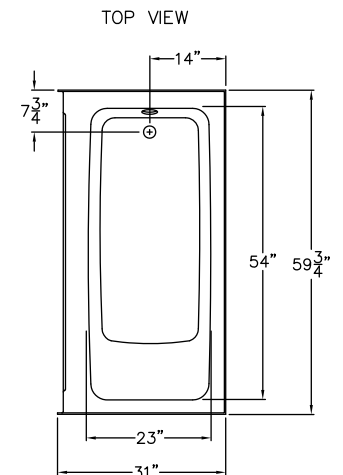

TO221LH/226RH
59.75" x 31" x 17"

FEATURES

FINISH	PRODUCT	PIECES	WALL
AcrylX™	Skirted Tub	One	Smooth

OPTIONS

WHIRLPOOL	STANDARD COLOR	ACCESSORIES
Yes	White, Bone, Biscuit	Drain

TECHNICAL INFORMATION

WT	LOAD FACTOR	HANDED BY	CODES
80	0.23	Drain L R	ANSI 124.1, UPC

AVAILABILITY ■

Due to the nature of the materials, dimensions may vary +/- 1/2".