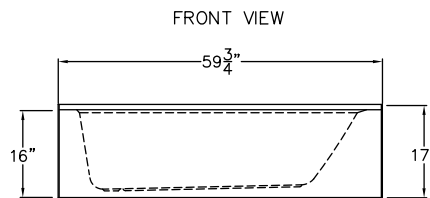

TO221LH/226RH
59.75" x 31" x 17"

FEATURES

FINISH	PRODUCT	PIECES	WALL
AcrylX™	Skirted Tub	One	Smooth

OPTIONS

WHIRLPOOL	STANDARD COLOR	ACCESSORIES
Yes	White, Bone, Biscuit	Drain

TECHNICAL INFORMATION

WT	LOAD FACTOR	HANDED BY	CODES
80	0.23	Drain L R	ANSI 124.1, UPC

AVAILABILITY ■

Due to the nature of the materials, dimensions may vary +/- 1/2".