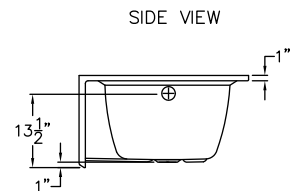

TO221LH/226RH
59.75" x 31" x 17"

FEATURES

FINISH	PRODUCT	PIECES	WALL
AcrylX™	Skirted Tub	One	Smooth

OPTIONS

WHIRLPOOL	STANDARD COLOR	ACCESSORIES
Yes	White, Bone, Biscuit	Drain

TECHNICAL INFORMATION

WT	LOAD FACTOR	HANDED BY	CODES
80	0.23	Drain L R	ANSI 124.1, UPC

AVAILABILITY ■

Due to the nature of the materials, dimensions may vary +/- 1/2".