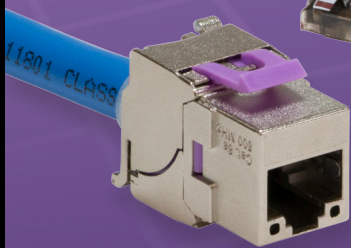

Structured Wiring

Connectivity solutions
for your network!

Platinum Tools is known as a leader in providing products and solutions for the structured wiring networking world of data, voice and video. Our Xpress Jack™ Punchdown Tool, Keystone Jacks, Wall Plates and EZ-SnapJacks™ are the latest additions to our growing line of solutions.

Xpress Jack

- One stroke keystone jack terminations
- Designed for 110 type 4 pair keystone jacks
- Simple, one-handed operation

Keystone Jacks

- Cat3
- Cat5e
- Cat6
- Cat6A

Wall Plates

- 1 Port
- 2 Ports
- 4 Ports

EZ-SnapJacks

- Cat5e
- Cat6