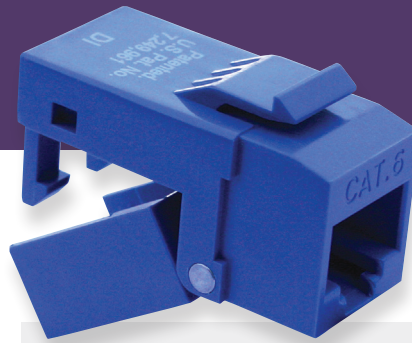

Keystone HDMI – 1 Per Clamshell

P/N	Keystone
775WH-1C	HDMI to HDMI Pigtail, White

Keystone Cat6A
Tool-less Shielded
Jack

751-1
Terminated

751-1
Opened

752BL-1

We Make Connections EZ!

New & Improved Design

EZ-SnapJack™

No need for a punchdown tool when you use the EZ-SnapJack. This patented jack is self-terminating and quickly installs for professional results in a snap.

- Save time – No need for eight punch downs
- Repair damaged jacks
- EZ-SnapJacks are re-useable
- Wire guide ensures pairs stay in proper order for fast, easy termination
- Reduced tool cost, no PDT required
- Your tool bag weighs less