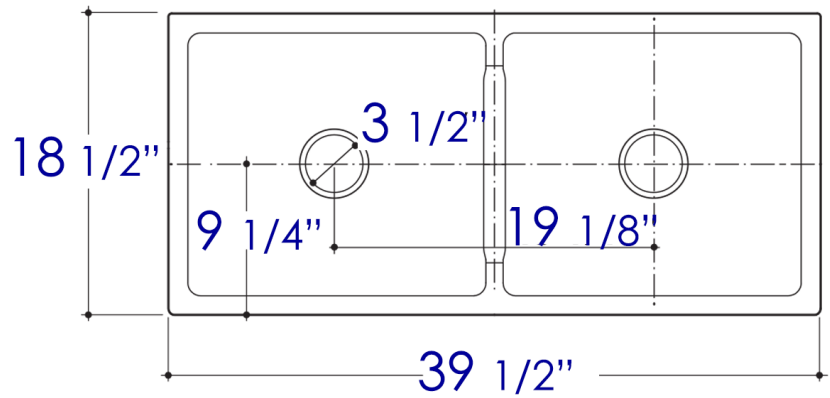

AB3918ARCH

39" Apron Thick Wall Fireclay Double Bowl
Farm Sink

Note: All product dimensions are approximate and should be verified on site prior to installation.
Visit www.ALFIbrand.com for more information.