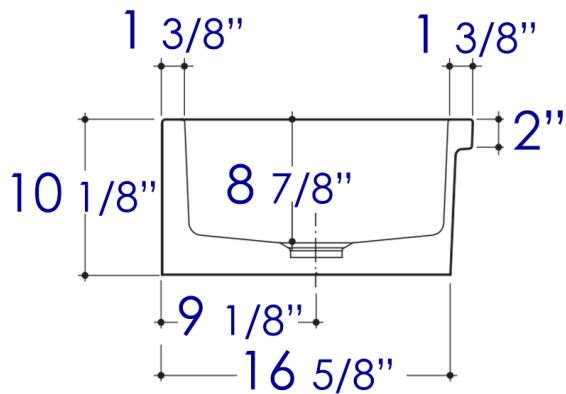

AB3918ARCH

39" Apron Thick Wall Fireclay Double Bowl
Farm Sink

Note: All product dimensions are approximate and should be verified on site prior to installation.
Visit www.ALFIbrand.com for more information.