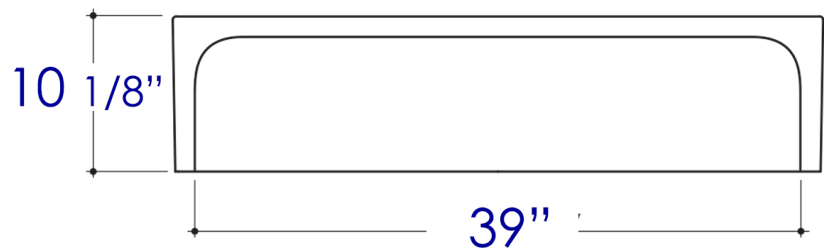

AB3918ARCH

39" Apron Thick Wall Fireclay Double Bowl
Farm Sink

Note: All product dimensions are approximate and should be verified on site prior to installation.
Visit www.ALFIbrand.com for more information.