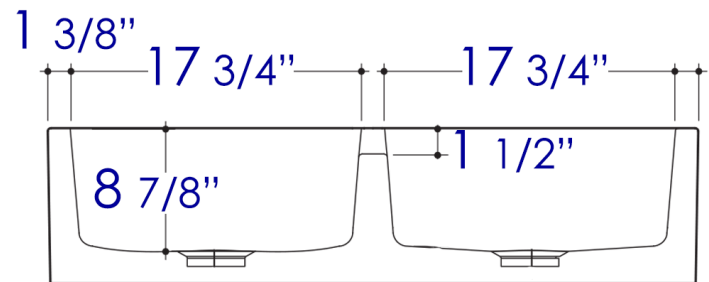

AB3918ARCH

39" Apron Thick Wall Fireclay Double Bowl
Farm Sink

Note: All product dimensions are approximate and should be verified on site prior to installation.
Visit www.ALFIbrand.com for more information.