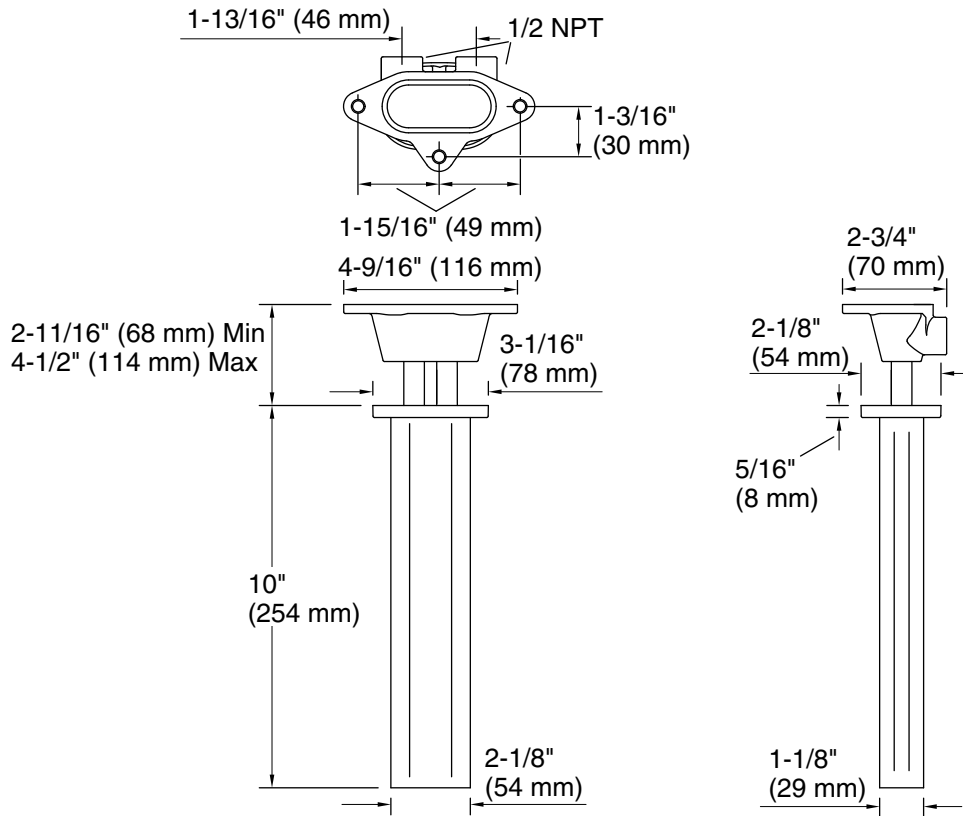

Features

- Compatible only with two-function rainheads
- 10" (254 mm) rainhead arm

Material

- Brass construction ensures durability and reliability
- KOHLER finishes resist corrosion and tarnishing

Installation

- 1/2-14 NPT inlet threads
- Outlet connections slip-fit to rainhead
- Ceiling-mount

Required Products/Accessories

- K-26295 Oblong 14" two-function rainhead, 2.5 gpm
- or
- K-26297 Oblong 18" two-function rainhead, 2.5 gpm

Technical Information

All product dimensions are nominal.

Spout: