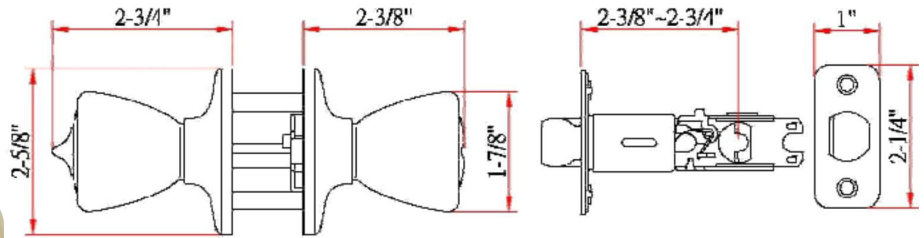

Tulip 2-Way Adjustable Privacy Door Knob Polished Brass

SPECIFICATIONS

MATERIAL CONSTRUCTION:	Brass	KEYWAY:	N/A
LOCK FUNCTION:	Privacy	REMOVABLE CORE:	No
DEADBOLT FUNCTION:	N/A	LATCH FACEPLATE I:	Round Corner
EXTERIOR MAX PROJECTION:	2.75"	LATCH BACKSET:	Adj; 2-3/8" - 2-3/4"
INTERIOR MAX PROJECTION:	2.75"	LATCH TYPE:	2 Way (fixed faceplate)
KOB VS. LEVER:	Knob	LATCHBOLT THROW DISTANCE:	0.5"
KNOB DIMENSIONS:	1.88" H x 1.88" W x 1.88" D	# PINS IN CYLINDER:	N/A
LEVER LENGTH:	N/A	ANTI-BUMP PIN INSTALLED:	N/A
ROSE DIMENSIONS:	2.63" H x 2.63" W x 2.63" D	# KEYS INCLUDED:	N/A
ROSETTE / ESCUTCHEON SHAPE:	Round	SPINDLE TYPE:	Half-Moon
CROSS BORE:	2.13"	MOUNTING HARDWARE INCLUDED:	Yes
EDGE BORE:	1"	TOOLS NEEDED FOR INSTALLATION:	Phillips Screwdriver
HANDING:	Reversible	ASSEMBLED WEIGHT:	1.05 lbs.
REKEYABLE?:	No		