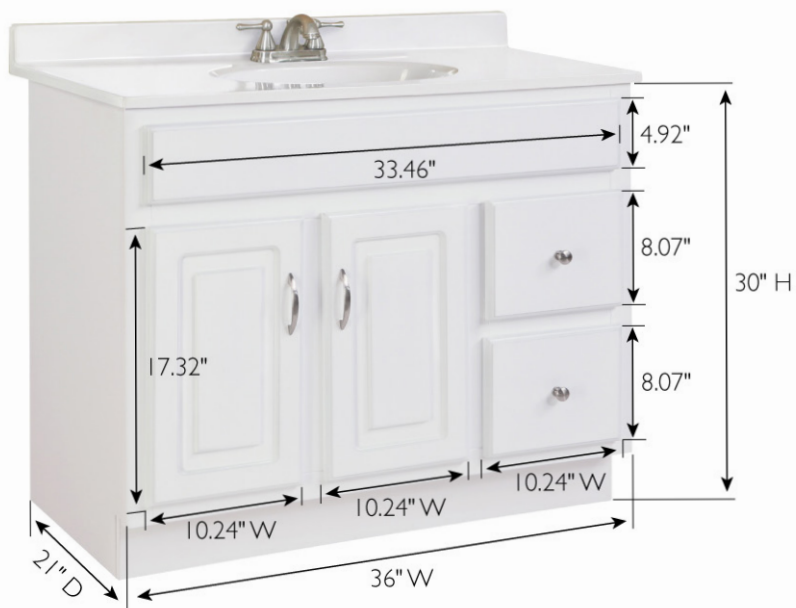

Concord Unassembled 2-Door 2-Drawer Vanity 36x30x21
White

SPECIFICATIONS

MATERIAL CONSTRUCTION:	Wood
ASSEMBLY REQUIRED:	Yes
TOOLS NEEDED FOR ASSEMBLY:	Screwdriver
ASSEMBLED DIMENSIONS:	30" H x 36" L x 21" D
ASSEMBLED WEIGHT:	49 lbs.
HINGE STYLE:	Concealed
DOOR STYLE:	2 Raised Panel Doors
DRAWER STYLE:	2 Drawers
GLIDE STYLE:	STD Easy Glide
FAKE DWR STYLE:	N/A
DWR DIMENSIONS:	5.71" H x 8.86" L x 14.25" D
DWR CONSTRUCTION:	Standard
SHELF STYLE:	N/A
SHELF ADJUSTABILITY INCREMENTS:	N/A
SHELF MAX WEIGHT CAPACITY:	N/A
SHELF DIMENSIONS:	N/A
SHELF THICKNESS:	N/A
SHELF MATERIAL:	N/A

FRAME STYLE:	Face Frame
FACE FRAME MATERIAL:	Pine
SIDES MATERIAL:	Plywood
BOTTOM MATERIAL:	Plywood
TOE KICK INSET WIDTH:	2.5"
BACK PANEL MATERIAL:	N/A
BACK BRACE MATERIAL:	Plywood

WARRANTY:	1-Year limited warranty
TITLE IV COMPLIANT:	Yes
PROP 65 HARMFUL MATERIAL:	Formaldehyde