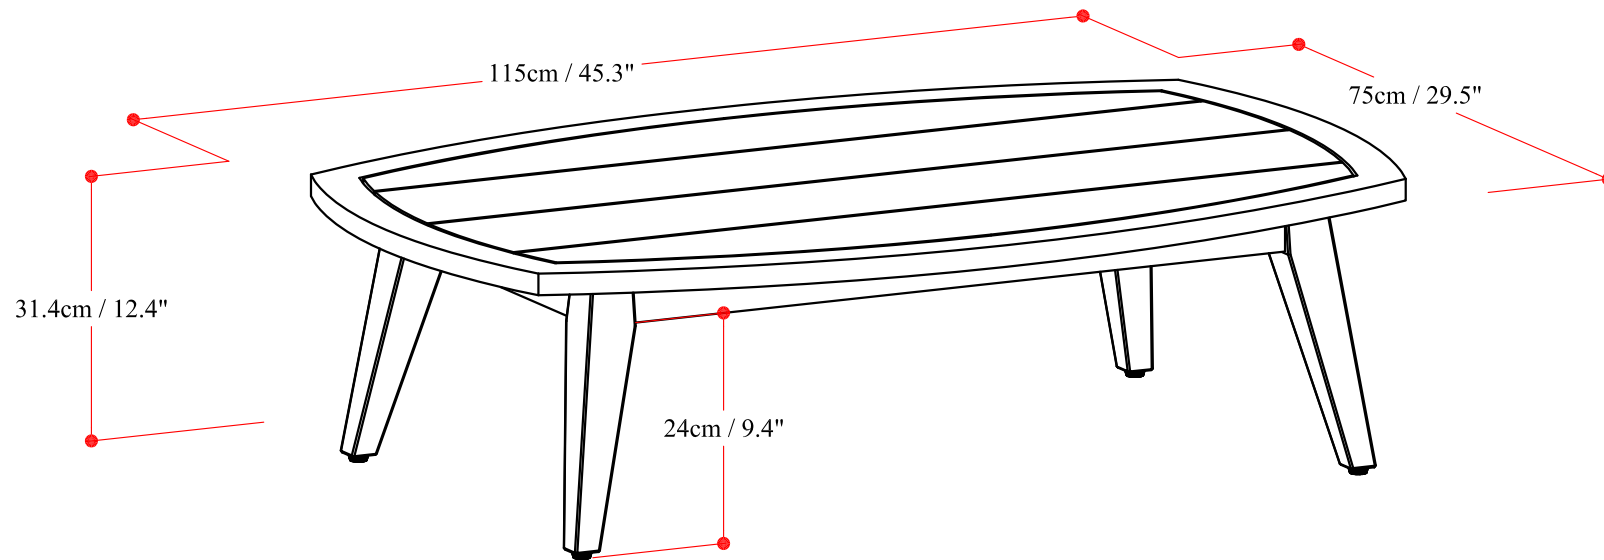

Parkside Outdoor Coffee Table AXCPTCT-PAR

Net Weight : 23.2 (lb)