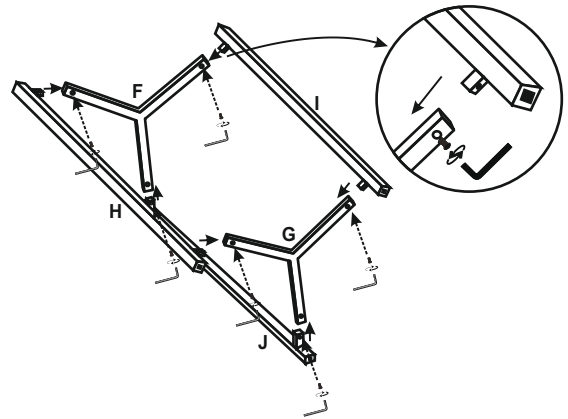

ASSEMBLY INSTRUCTIONS

AGUILAR 2 PC PLANT STAND METAL- INDOOR/OUTDOOR

PART LIST :-

NO.	DESCRIPTION	IMAGE	QTY
A	METAL 'Y'		1
B	METAL 'Y'		1
C	LARGE METAL LEGS		1
D	LARGE METAL LEGS		1
E	LARGE METAL LEGS		1
F	METAL 'Y'		1
G	METAL 'Y'		1

PART LIST :-

NO.	DESCRIPTION	IMAGE	QTY
H	SMALL METAL LEGS		1
I	SMALL METAL LEGS		1
J	SMALL METAL LEGS		1
K	METAL TOPS		2
L	ALLEN SCREWS		12
M	ALLEN KEY		1

STEP:- 1

STEP:- 2

STEP:- 3 ASSEMBLED