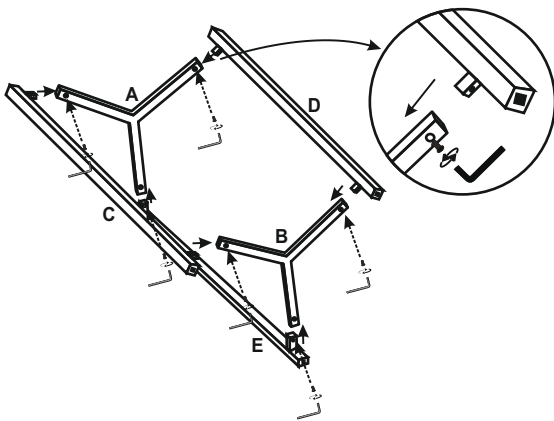

ASSEMBLY INSTRUCTIONS

AGUILAR 2 PC PLANT STAND METAL- INDOOR/OUTDOOR

PART LIST :-

NO.	DESCRIPTION	IMAGE	QTY
A	METAL 'Y'		1
B	METAL 'Y'		1
C	LARGE METAL LEGS		1
D	LARGE METAL LEGS		1
E	LARGE METAL LEGS		1
F	METAL 'Y'		1
G	METAL 'Y'		1

PART LIST :-

NO.	DESCRIPTION	IMAGE	QTY
H	SMALL METAL LEGS		1
I	SMALL METAL LEGS		1
J	SMALL METAL LEGS		1
K	METAL TOPS		2
L	ALLEN SCREWS		12
M	ALLEN KEY		1

STEP:- 1

STEP:- 2

STEP:- 3 ASSEMBLED