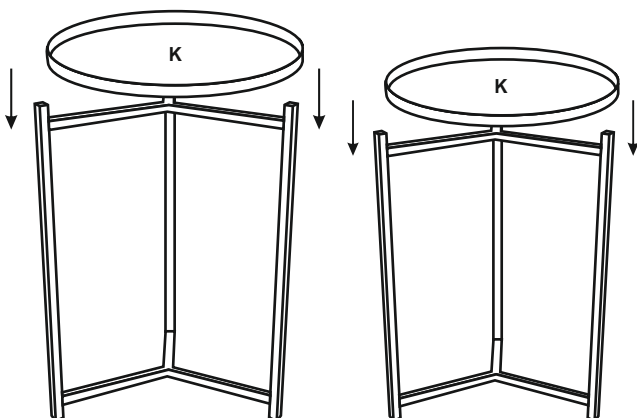

ASSEMBLY INSTRUCTIONS

AGUILAR 2 PC PLANT STAND METAL- INDOOR/OUTDOOR

PART LIST :-

NO.	DESCRIPTION	IMAGE	QTY
A	METAL 'Y'		1
B	METAL 'Y'		1
C	LARGE METAL LEGS		1
D	LARGE METAL LEGS		1
E	LARGE METAL LEGS		1
F	METAL 'Y'		1
G	METAL 'Y'		1

PART LIST :-

NO.	DESCRIPTION	IMAGE	QTY
H	SMALL METAL LEGS		1
I	SMALL METAL LEGS		1
J	SMALL METAL LEGS		1
K	METAL TOPS		2
L	ALLEN SCREWS		12
M	ALLEN KEY		1

STEP:- 1

STEP:- 2

STEP:- 3 ASSEMBLED