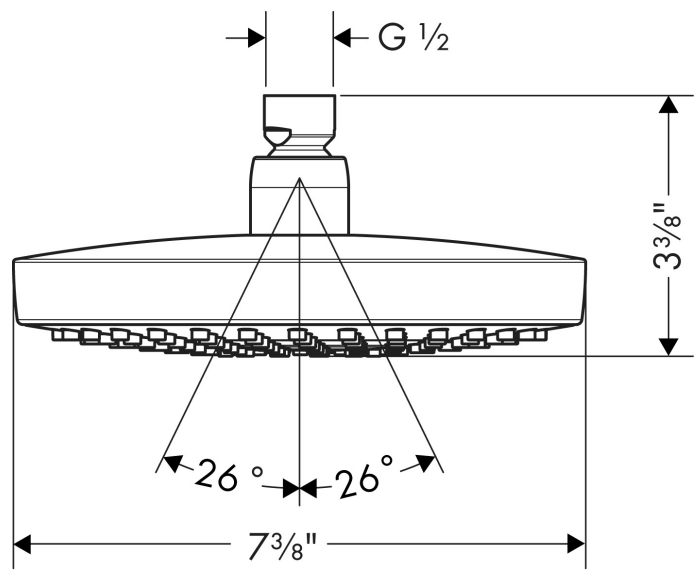

Brand	hansgrohe
Art. Name	Croma Select S Showerhead 180 2-Jet, 2.5 GPM
Art. Nr.	04825700
Surface	matte white
Pos.	1

Product Picture

Drawing

Technology

Features

- Spray modes: Rain, IntenseRain
- 147 no-clog spray channels
- Flow: 2.5 GPM (9.5 L/Min)
- Select button for comfortable alternation of spray modes
- Fully-finished matching spray face