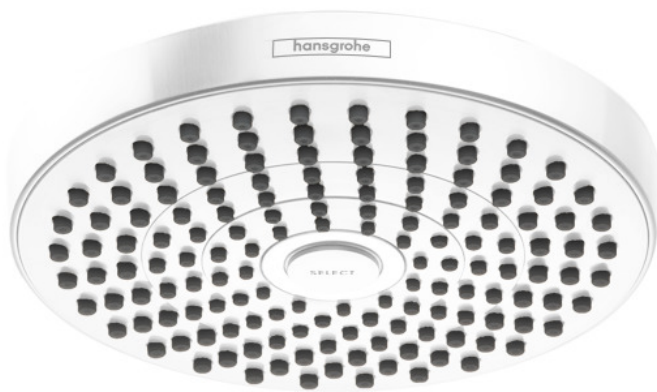

Brand	hansgrohe
Art. Name	Croma Select S Showerhead 180 2-Jet, 2.5 GPM
Art. Nr.	04825700
Surface	matte white
Pos.	1

Product Picture

Drawing

Technology

Features

- Spray modes: Rain, IntenseRain
- 147 no-clog spray channels
- Flow: 2.5 GPM (9.5 L/Min)
- Select button for comfortable alternation of spray modes
- Fully-finished matching spray face