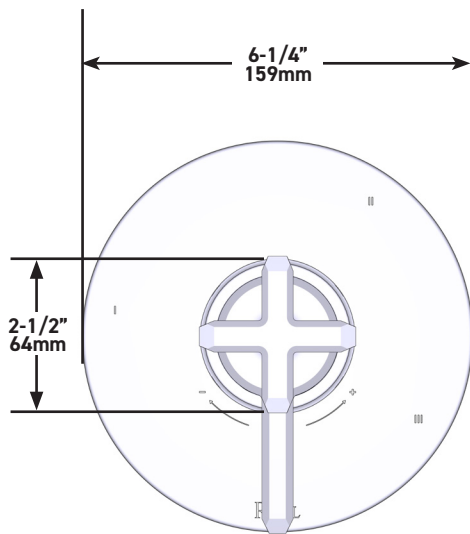

### Apotheary™ 1/2" Therm & Pressure Balance Trim with 3 Functions (No Share)

MODELS: TAP47W1

ADA  cUPC®

For warranty or additional information, contact:

U.S.A.  
[houseofrohl.com/support](http://houseofrohl.com/support)  
1-800-777-9762