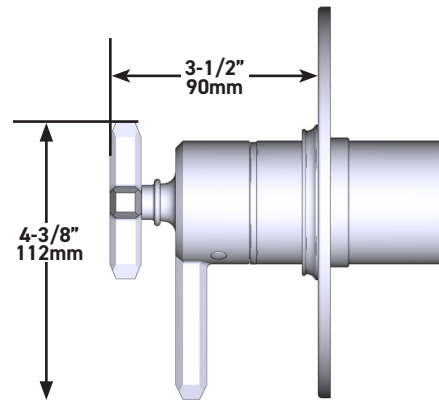

### Apotheary™ 1/2" Therm & Pressure Balance Trim with 3 Functions (No Share)

MODELS: TAP47W1

ADA  cUPC®

For warranty or additional information, contact:

U.S.A.  
[houseofrohl.com/support](http://houseofrohl.com/support)  
1-800-777-9762