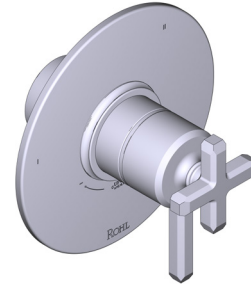

SPECIFICATIONS

DESCRIPTION

- Patented valve technology with both thermostatic and pressure balance functionality
- Temperature and volume control
- 3 dedicated functions with no sharing between functions
- Rough-in valve sold separately
- Order R45 therm & pressure balance rough-in valve to complete
- Cartridge ships with trim set 0945
- CEC compliant
- Extension kits available, 1 1/4" EXT23KIT114 and 3/4" EXT23KIT34

CARTRIDGE

- 0-945

STANDARDS

- ASME A112.18.1

WARRANTY

- Most products or parts carry "Limited Warranties" against manufacturing defects. For US customers please visit houseofrohl.com/support and for Canadian customers please visit houseofrohl.ca/support for complete product and finish warranty.

Apotheary™ 1/2" Therm & Pressure Balance Trim with 3 Functions (No Share)

MODELS: TAP47W1

ADA cUPC®