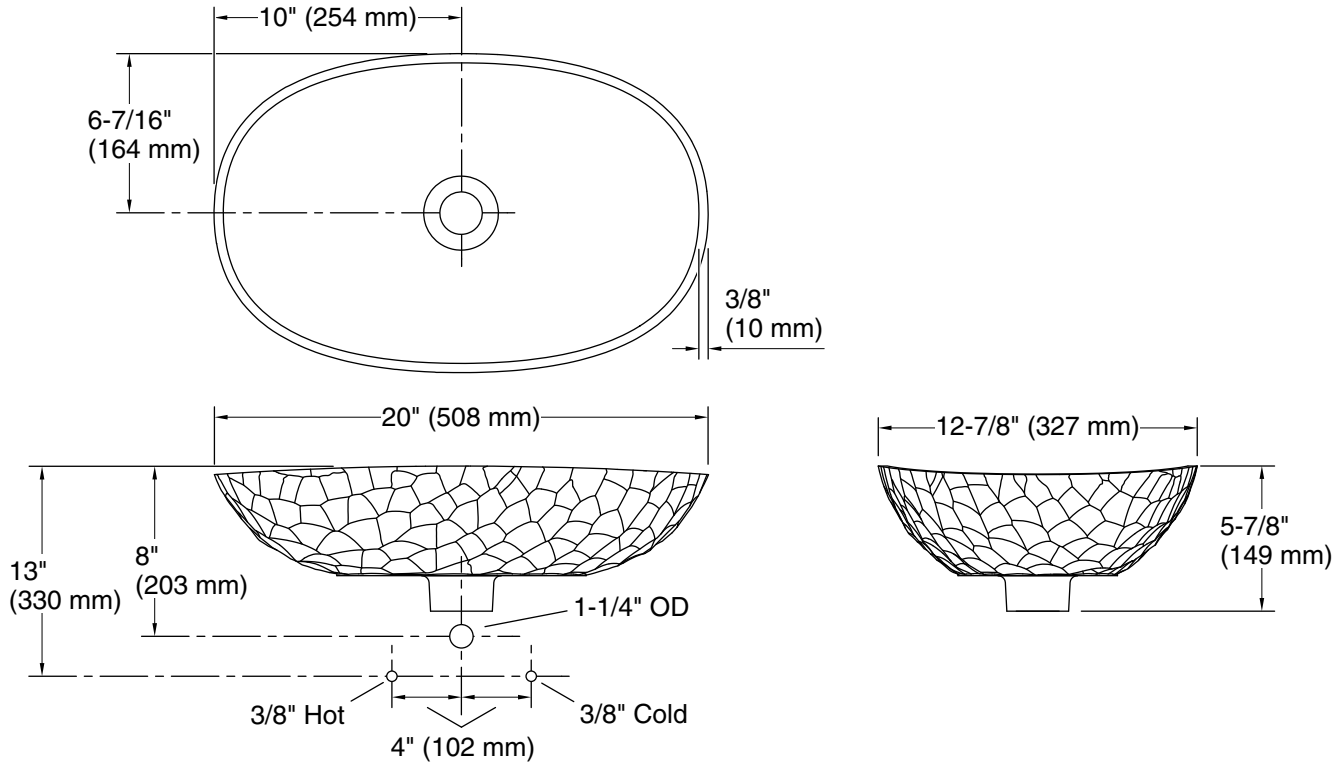

## Features

- Constructed of cast stone
- 19-7/8" (505 mm) total width
- 12-13/16" (325 mm) total length
- 4-1/16" (103 mm) depth
- Recommended pairing with KALLISTA wall-mounted or vessel-height single control faucets

## Technical Information

All product dimensions are nominal.

Basin configuration: Single Bowl