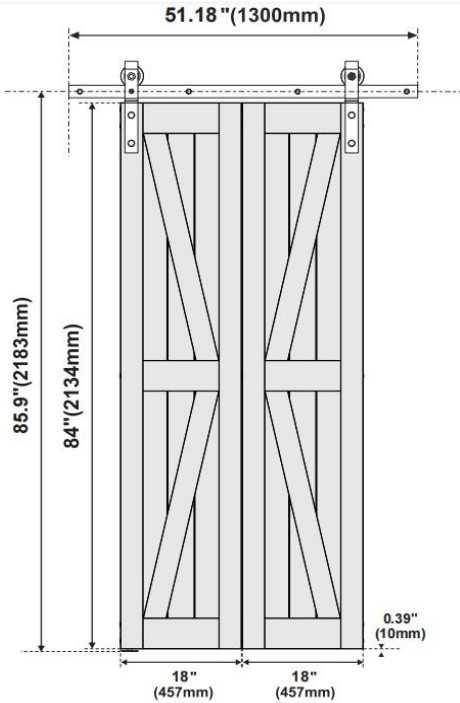

SPECIFICATION

ITEM NO.	ID-AZBD04
Des	K Bi-folding double wood doors
size	2134X457x35mm (18X84inch) / per door
material	MDF + PVC
finish	White color
Hardware	With hardware
Hardware Track Size	51.18inch (1300mm)

Product size chart

DOOR KIT