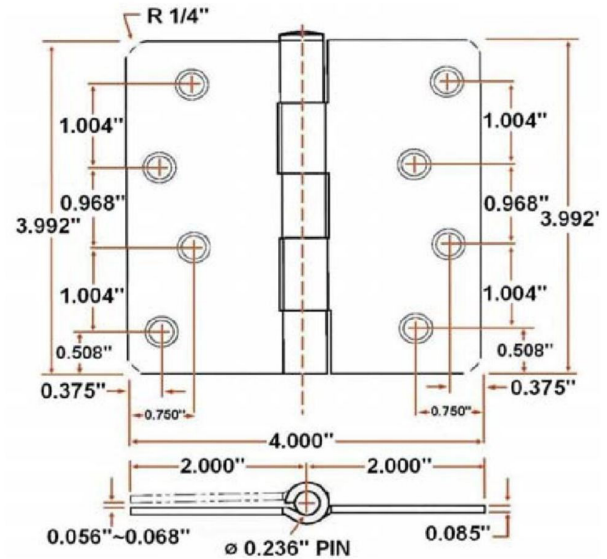

6-Hole 4" x 4", 1/4" Radius Door Hinge 3-Pack  
Oil Rubbed Bronze

SPECIFICATIONS

MATERIAL CONSTRUCTION:	Steel
MOUNTING HARDWARE INCLUDED:	Yes
TOOLS NEEDED FOR INSTALLATION:	Screwdriver
ASSEMBLED DIMENSIONS:	4" H x 4" L x 0.09" D
ASSEMBLED WEIGHT:	2 lbs.
CROSS BORE:	N/A
CORNER RADIUS:	1/4"
PROJECTION:	N/A
HINGE TYPE:	Butt Hinge
NUMBER OF HOOKS:	N/A