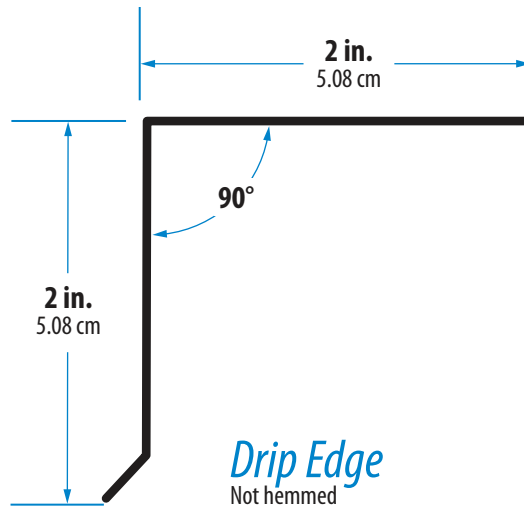

28 Gauge Galvanized Steel · 10 ft. Lengths

- |                |             |
|----------------|-------------|
| <b>RE22G</b>   | Galvanized  |
| <b>RE22BL</b>  | Black       |
| <b>RE22BR</b>  | Brown       |
| <b>RE22BRU</b> | Royal Brown |
| <b>RE22BRW</b> | Dark Brown  |
| <b>RE22CH</b>  | Charcoal    |
| <b>RE22GR</b>  | Gray        |
| <b>RE22RD</b>  | Red         |
| <b>RE22TN</b>  | Tan         |
| <b>RE22WH</b>  | White       |