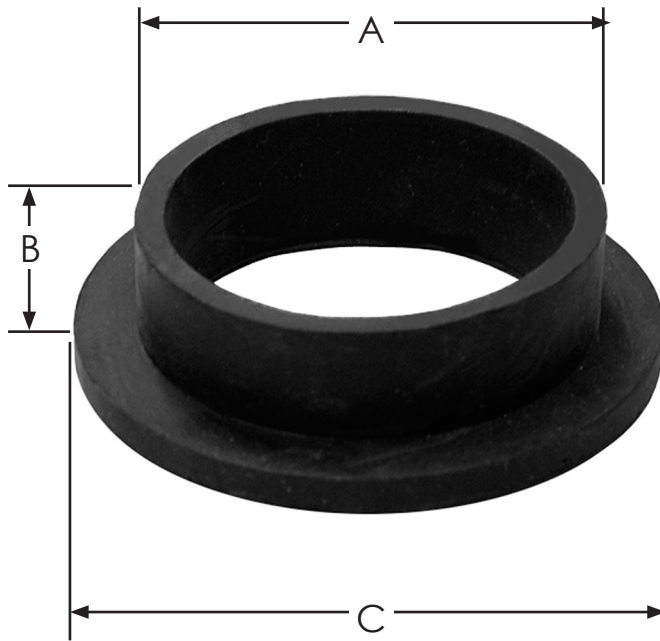

SPECIFICATION SUBMITTAL SHEET

JONES STEPHENS CORPORATION

Closet Spud Washers

features and benefits:

- CARTON QUANTITIES ONLY

This product and others like it can be found in the Jones Stephens catalog. Call today to order your catalog or download it from our website:
www.plumbest.com

| PART NO. | SIZE | A | B | C |
|----------|---------------|-----------------------|------|-----------------------|
| □ C27301 | 1-1/4" | 1-5/8" ID – 1-7/8" OD | 5/8" | 1-3/4" ID – 2-1/2" OD |
| □ C27309 | 1-1/4" X 3/4" | 2" ID – 2-1/4" OD | 1/2" | 1" ID – 2-3/8" OD |