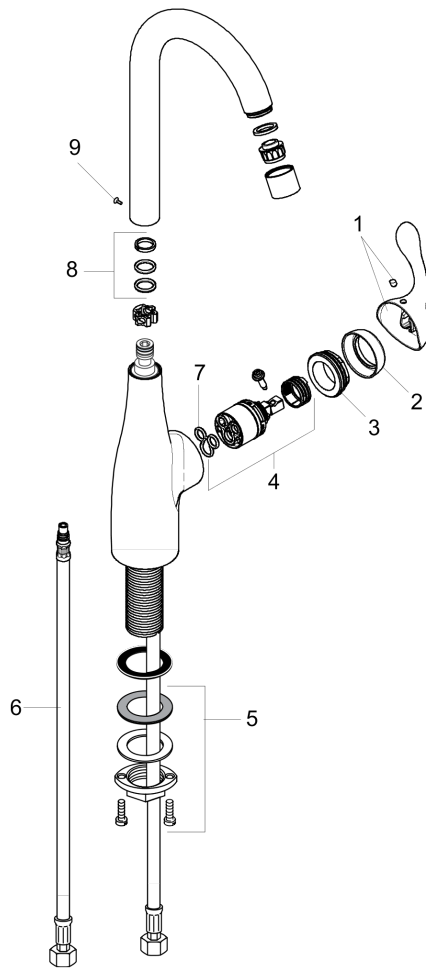

**Allegro E  
Bar Faucet, 1.5 GPM**

Finishes : **steel optic** Part no. : **14801801**

**Description**

**Features**

- Swivel range 360°
- Aerated spray
- Single-hole installation
- Flow: 1.5 GPM (5.7 L/Min)
- Ceramic cartridge
- 3/8" connections

**Item details**

List Price \$ 610.00

**Technology**

**Compliance**

**Product image**

**Scale drawing**

**Allegro E**  
**Bar Faucet, 1.5 GPM**  
 Finishes : **steel optic**

Part no. : **14801801**

**Exploded drawing**

Year of production: >07/09

**Allegro E**  
**Bar Faucet, 1.5 GPM**  
 Finishes : **steel optic**

Part no. : **14801801**

## Spare parts list

Year of production: >07/09

Pos.	Description	Part no.	Price	PU
1	handle	98597801	-	1
2	flange	96468800	-	1
3	nut	96461000	-	1
4	cartridge, assy	92730000	-	1
5	fixing set (Ø 34)	95049000	-	1
6	connection hose 17½" M10x1 3/8"	94071001	-	1
7	seal	95008000	-	1
8	sealing set	92646000	-	1
9	screw	97662000	-	1
a	aerator M22x1 (5 l/min)	95455820	-	1