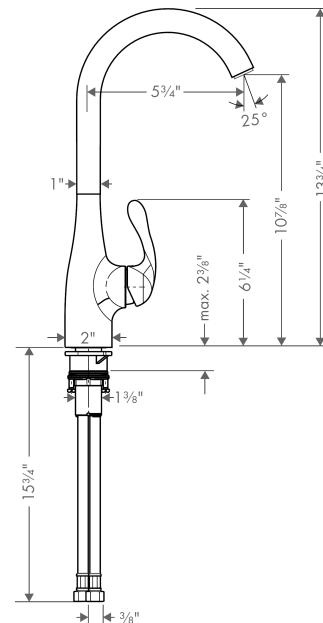

**Allegro E  
Bar Faucet, 1.5 GPM**

Finishes : **steel optic** Part no. : **14801801**

**Description**

**Features**

- Swivel range 360°
- Aerated spray
- Single-hole installation
- Flow: 1.5 GPM (5.7 L/Min)
- Ceramic cartridge
- 3/8" connections

**Item details**

List Price \$ 610.00

**Technology**

**Compliance**

**Product image**

**Scale drawing**

**Allegro E**  
**Bar Faucet, 1.5 GPM**  
 Finishes : **steel optic**

Part no. : **14801801**

**Exploded drawing**

Year of production: >07/09

**Allegro E**  
**Bar Faucet, 1.5 GPM**  
 Finishes : **steel optic**

Part no. : **14801801**

## Spare parts list

Year of production: >07/09

Pos.	Description	Part no.	Price	PU
1	handle	98597801	-	1
2	flange	96468800	-	1
3	nut	96461000	-	1
4	cartridge, assy	92730000	-	1
5	fixing set (Ø 34)	95049000	-	1
6	connection hose 17½" M10x1 3/8"	94071001	-	1
7	seal	95008000	-	1
8	sealing set	92646000	-	1
9	screw	97662000	-	1
a	aerator M22x1 (5 l/min)	95455820	-	1