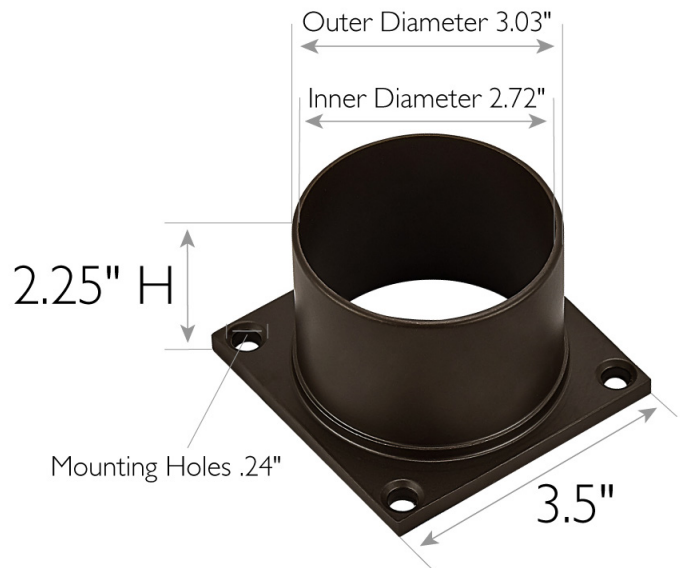

Pier Base Accessory Mount

Bronze

SPECIFICATIONS

MOUNTING:	Surface Mount	LED BRIGHTNESS (LUMENS):	N/A
SLOPED CEILING ADAPTABLE:	No	LED COLOR CORRELATED TEMPERATURE (CCT):	N/A
LAMP TYPE 1:	N/A	LED COLOR RENDERING INDEX (CRI):	N/A
BULB INCLUDED:	No	LED EFFICACY:	N/A
WATTS PER BULB:	N/A	LED AVERAGE RATED LIFE:	N/A
TOTAL WATTAGE:	N/A	ENERGY EFFICIENT:	N/A
DIMMABLE:	N/A	LIGHTING AMPS:	N/A
MATERIAL CONSTRUCTION:	Aluminum	VOLTAGE:	N/A
ASSEMBLED DIMENSIONS:	2.25" H x 3.5" L x 3.5" D		
WEIGHT:	0.3 lbs.		
BACKPLATE DIMENSIONS:	N/A		
CANOPY/PLATE DIMENSIONS:	N/A		
GLASS/SHADE DIMENSIONS:	N/A		
GLASS/SHADE MATERIAL:	N/A		
GLASS/SHADE TYPE:	N/A		
GLASS/SHADE COLOR:	N/A		