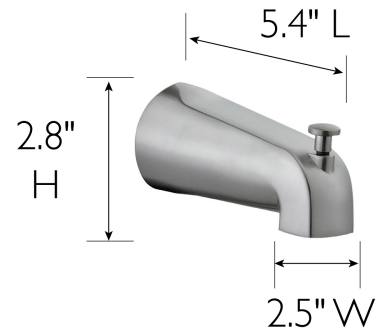

Slip-On Tub Diverter Spout  
Satin Nickel

**SPECIFICATIONS**

MATERIAL:	Zinc	WEIGHT:	0.73 lbs.
HANDLE MATERIAL:	N/A	PVD FINISH:	Yes
SPOUT MATERIAL:	N/A	ESCUTCHEON INCLUDED:	No
CARTRIDGE MATERIAL:	N/A	VALVE INCLUDED:	No
WATERWAY MATERIAL:	N/A	PRESSURE BALANCED VALVE:	No
VALVE MATERIAL:	N/A	TYPE OF SHOWER HEAD:	N/A
DRAIN MATERIAL:	N/A	SHOWER HEAD FUNCTIONS (QTY):	N/A
FAUCET TYPE:	Bath & Shower Trim	SHOWER HEAD NOZZLE TYPE:	N/A
SPOUT REACH:	N/A	SHOWER HEAD SHAPE:	N/A
FLOW RATE:		SHOWER HEAD PUSH BUTTON:	N/A
LOW FLOW:	No	TUB SPOUT TYPE:	N/A
HANDLES CONFIGURATION:			
HANDLE REACH:	N/A		
QUICK ATTACH INCLUDED:			
DIMENSIONS:	2.8" H x 5.4" L x 2.5" D		