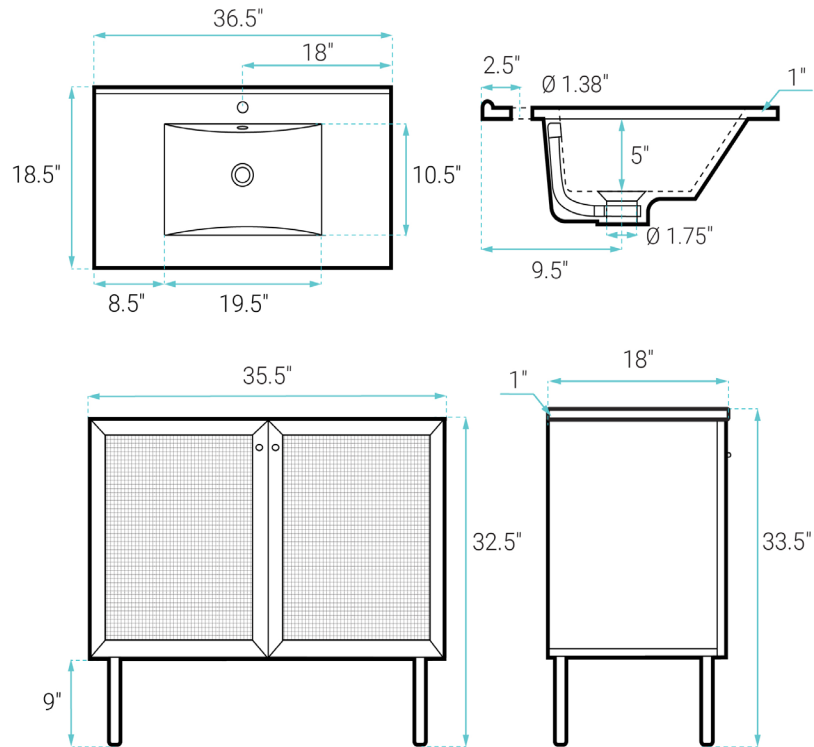

Classé

Swiss Madison®
well made forever

Freestanding Vanity SM-BV663NO

FEATURES:

- Sleek, freestanding design
- Glazed ceramic, single sink
- Chrome-finish overflow
- Standard 1.75" drain hole
- Standard 1.38" faucet hole
- Wooden legs

INSTALLATION:

Freestanding, assembly required

COLORS & FINISHES:

- Oak: SM-BV663
- Black: SM-BV663B
- Dark Walnut: SM-BV663WN
- Natural Oak: SM-BV663NO

SPECIFICATIONS:

N.W: 79 lb.

W: 36.5" x D: 18.5" x H: 33.5"

Inner Sink: D: 10.5" x W: 19.5" x H: 5"

INCLUDED PARTS:

- Vanity Cabinet: SM-BV663NO-C
- Vanity Top Sink: SM-BVP36
- Cabinet Hardware: SM-BVP10

REQUIRED PARTS (sold separately):

Sink Drain *

Drain Trap *

Faucet *