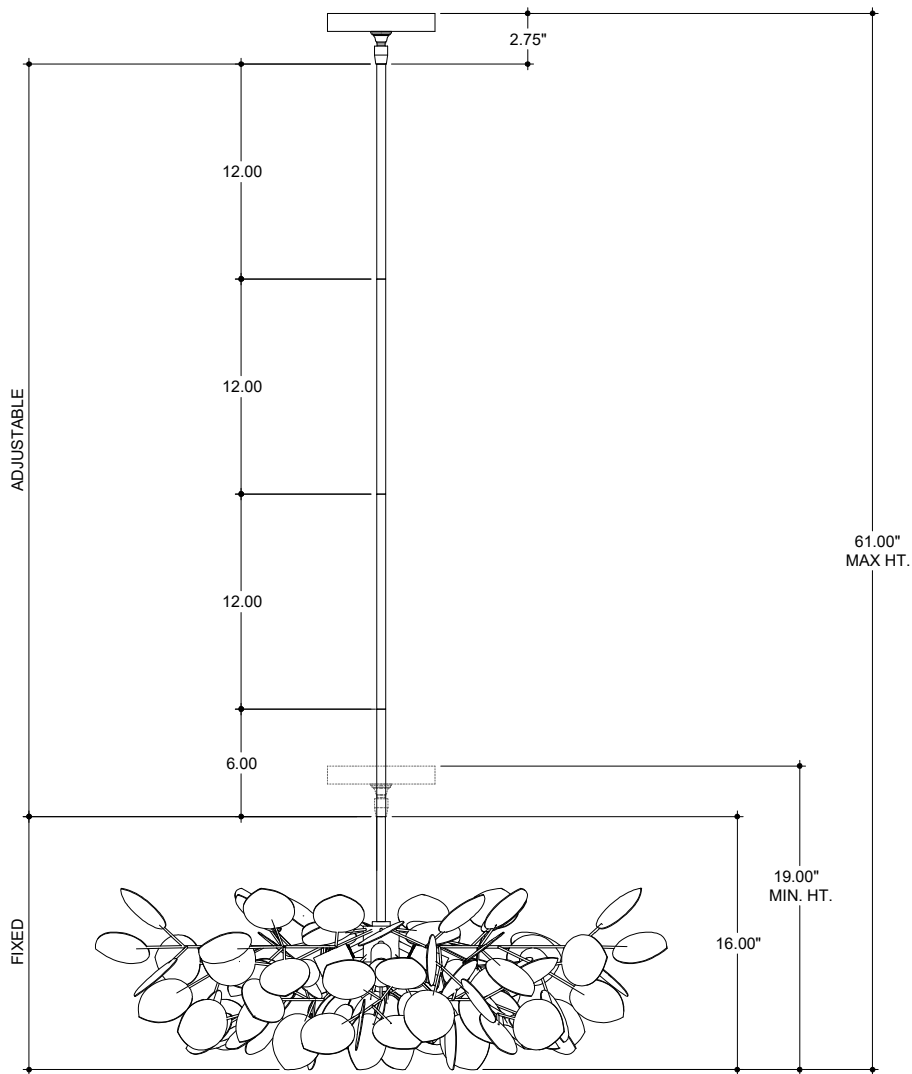

TOP VIEW

CANOPY DETAIL

FRONT VIEW

9000-0818

ALL WORK © 2021 CURREY & COMPANY