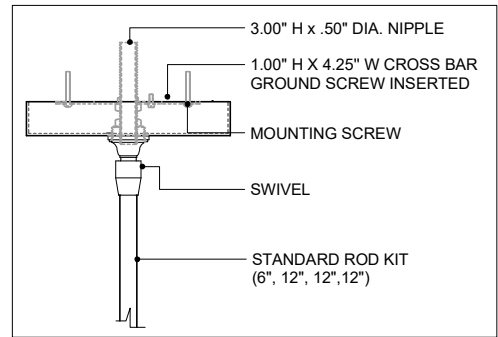

TOP VIEW

CANOPY DETAIL

FRONT VIEW

9000-0818

ALL WORK © 2021 CURREY & COMPANY