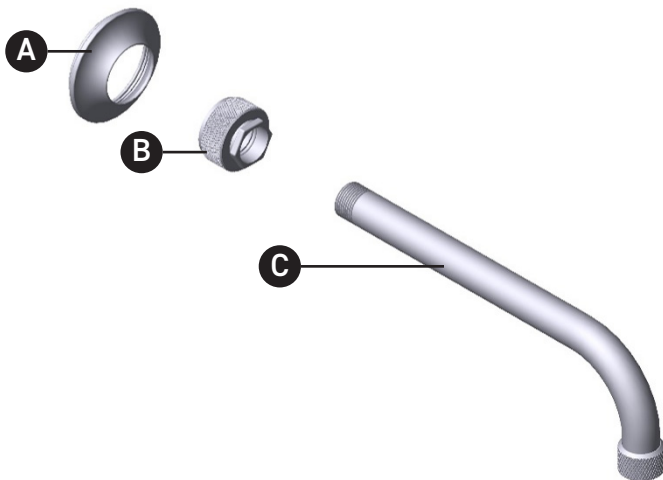

ORDER BY PART NUMBER

ILLUSTRATED PARTS

MB2045

Graceline Wall Mount Tub Spout

ID	Kit Number	Finish
A	30182*	See below
B	2-123.1*	See below
C	2-124*	See below

***Finish Determined by Suffix**

Finish	Description
APC	Polished Chrome
FB	French Brass
MB	Matte Black
PN	Polished Nickel
SG	Satin Gold
STN	Satin Nickel

Riobel

PERRIN & ROWE
LONDON

victoria ⊕ albert

ROHL

**VEUILLEZ EFFECTUER VOTRE COMMANDE
PAR NO DE RÉFÉRENCE**

ILLUSTRATIONS DES PIÈCES

MB2045

Bec de baignoire mural Graceline