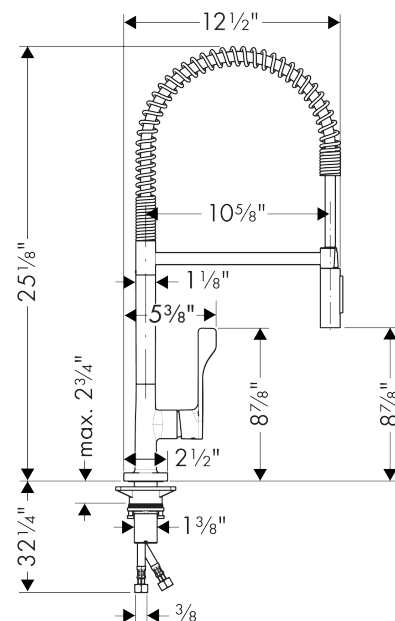

AXOR Citterio
Semi-Pro Kitchen Faucet 2-Spray, 1.75 GPM
 Finishes : **chrome** Part no. : **39840001**

Description

Features

- Swivel range 360°
- Laminar and needle spray
- Toggle spray diverter
- Single-hole installation
- Flow: 1.75 GPM (6.6 L/Min)
- Ceramic cartridge
- 3/8" connections
- Integrated double backflow prevention

Technology

Product image

Scale drawing

AXOR Citterio
Semi-Pro Kitchen Faucet 2-Spray, 1.75 GPM
Finishes : **chrome** Part no. : **39840001**

Exploded drawing

Year of production: >11/15

AXOR Citterio
Semi-Pro Kitchen Faucet 2-Spray, 1.75 GPM
 Finishes : **chrome** Part no. : **39840001**

Spare parts list

Year of production: >11/15

Pos.	Description	Part no.	PC	PU
1	shower hose	97475000	0	1
2	filter	97735000	0	1
3	handspray	95908000	0	1
4	non return valve	93218000	0	1
5	set of non return valves DW 15	97350000	0	1
6	aerator laminar M22x1 (15 l/min)	95909000	0	1
7	handle	39891000	0	1
8	hollow set screw M6x10 DIN 916	96029000	0	1
9	screw cover	96338000	0	1
10	flange	98603000	0	1
11	nut	96461000	0	1
12	cartridge, assy	92730000	0	1
13	seal	95008000	0	1
14	support	97523000	0	1
15	fixing set (Ø 34)	95049000	0	1
16	connection hose 35½" M8x0,75 3/8"	96316001	0	1
17	sealing washer	97825000	0	1
18	screw	97662000	0	1