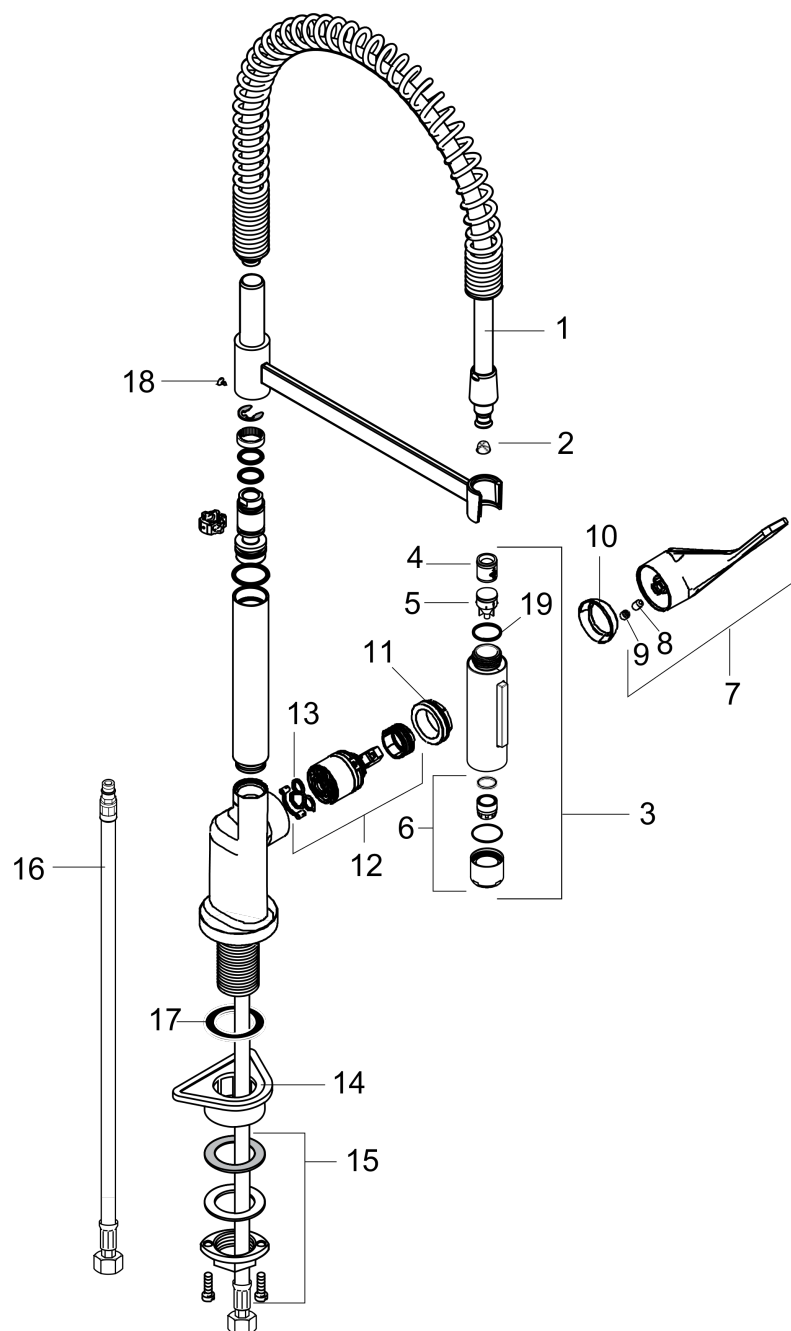

AXOR Citterio
Semi-Pro Kitchen Faucet 2-Spray, 1.75 GPM
 Finishes : **chrome** Part no. : **39840001**

Description

Features

- Swivel range 360°
- Laminar and needle spray
- Toggle spray diverter
- Single-hole installation
- Flow: 1.75 GPM (6.6 L/Min)
- Ceramic cartridge
- 3/8" connections
- Integrated double backflow prevention

Technology

Product image

Scale drawing

AXOR Citterio
Semi-Pro Kitchen Faucet 2-Spray, 1.75 GPM
Finishes : **chrome** Part no. : **39840001**

Exploded drawing

Year of production: >11/15

AXOR Citterio
Semi-Pro Kitchen Faucet 2-Spray, 1.75 GPM
 Finishes : **chrome** Part no. : **39840001**

Spare parts list

Year of production: >11/15

Pos.	Description	Part no.	PC	PU
1	shower hose	97475000	0	1
2	filter	97735000	0	1
3	handspray	95908000	0	1
4	non return valve	93218000	0	1
5	set of non return valves DW 15	97350000	0	1
6	aerator laminar M22x1 (15 l/min)	95909000	0	1
7	handle	39891000	0	1
8	hollow set screw M6x10 DIN 916	96029000	0	1
9	screw cover	96338000	0	1
10	flange	98603000	0	1
11	nut	96461000	0	1
12	cartridge, assy	92730000	0	1
13	seal	95008000	0	1
14	support	97523000	0	1
15	fixing set (Ø 34)	95049000	0	1
16	connection hose 35½" M8x0,75 3/8"	96316001	0	1
17	sealing washer	97825000	0	1
18	screw	97662000	0	1