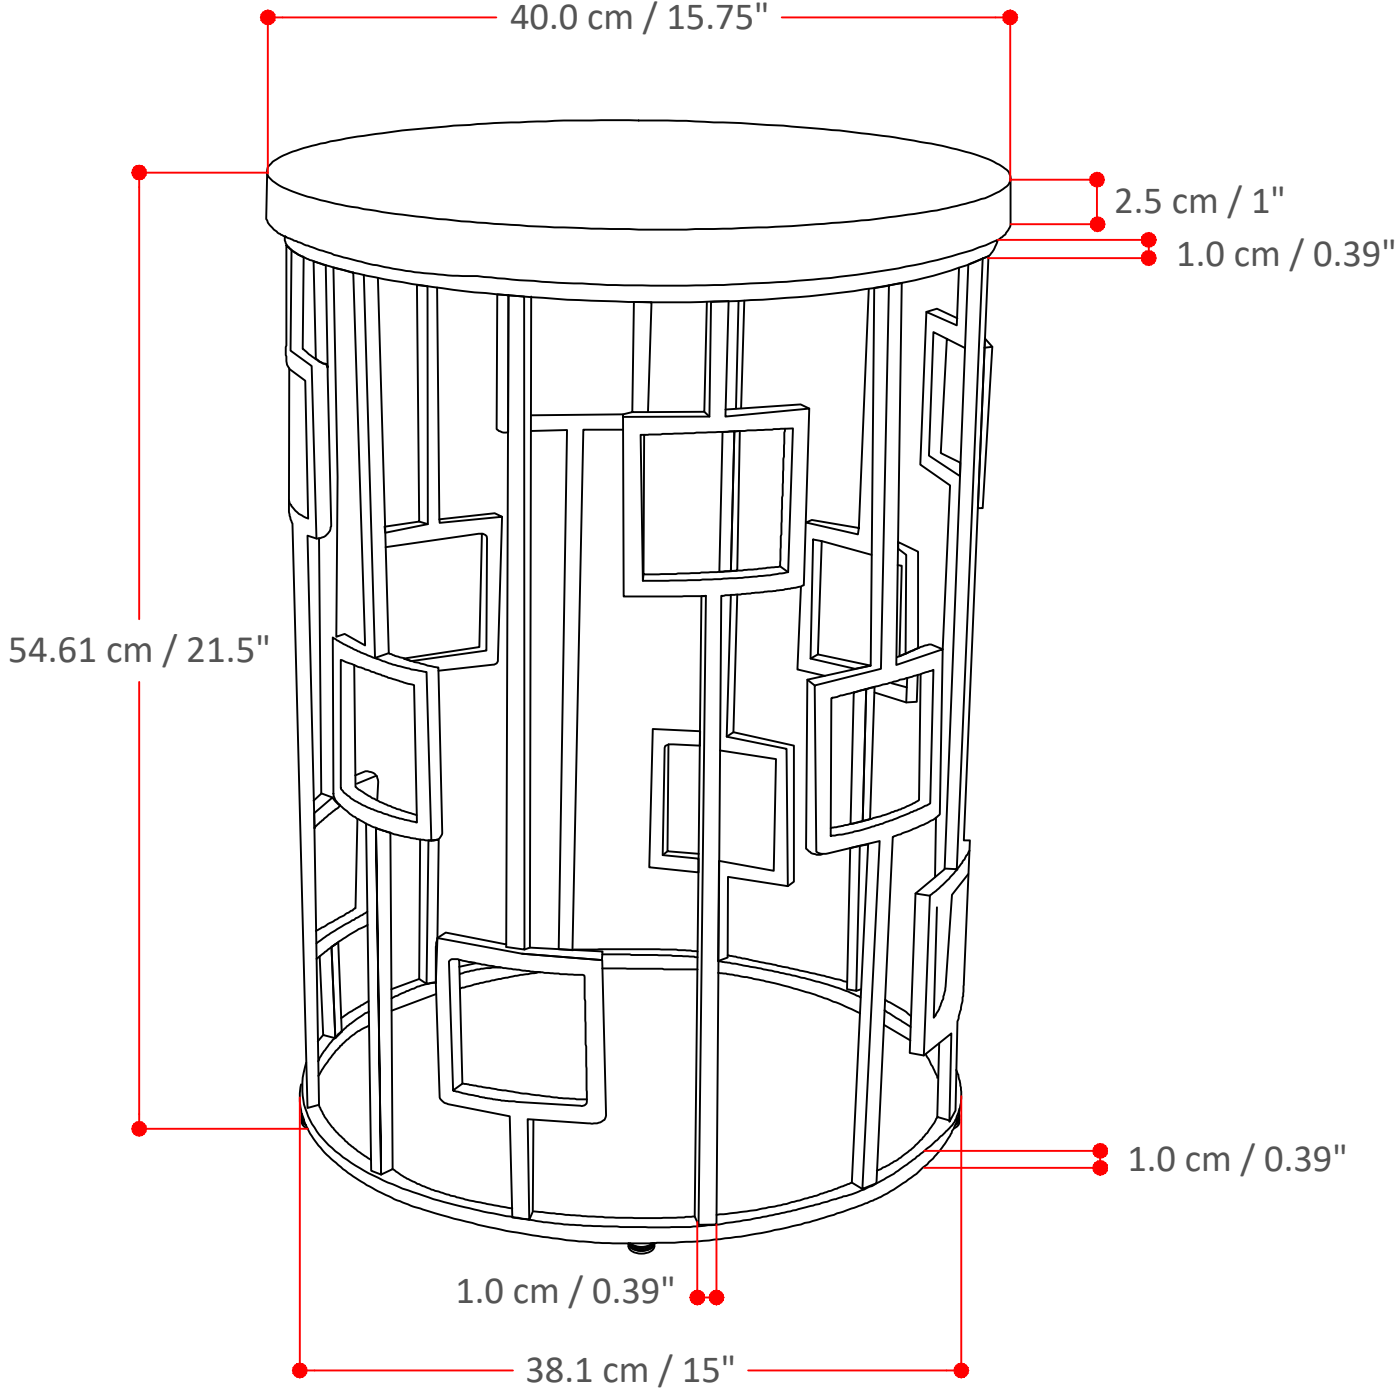

Rhys Metal/Wood Accent Table

Net Weight- 11.66 (lb)