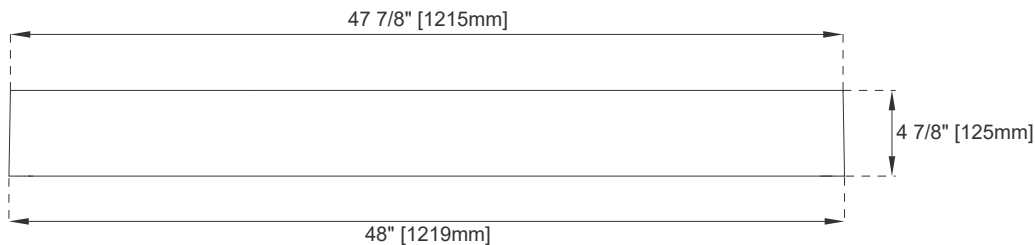

Certifications: ICC-ES PMG-1568

Dimension

Length: 48"

Width: 19-5/8"

Basin Depth: 4-1/8"

Overall Height: 4-7/8"

Visible Height: 4-7/8"

Visit website for warranty and installation information
www.jamesmartinvanities.com

48" CS SERIES BASIN

CS-S348-DGG

CS-S348-GW

JAMES MARTIN

VANITIES

Top View

Side View

Front View

All dimensions are nominal

Visit website for warranty and installation information
www.jamesmartinvanities.com