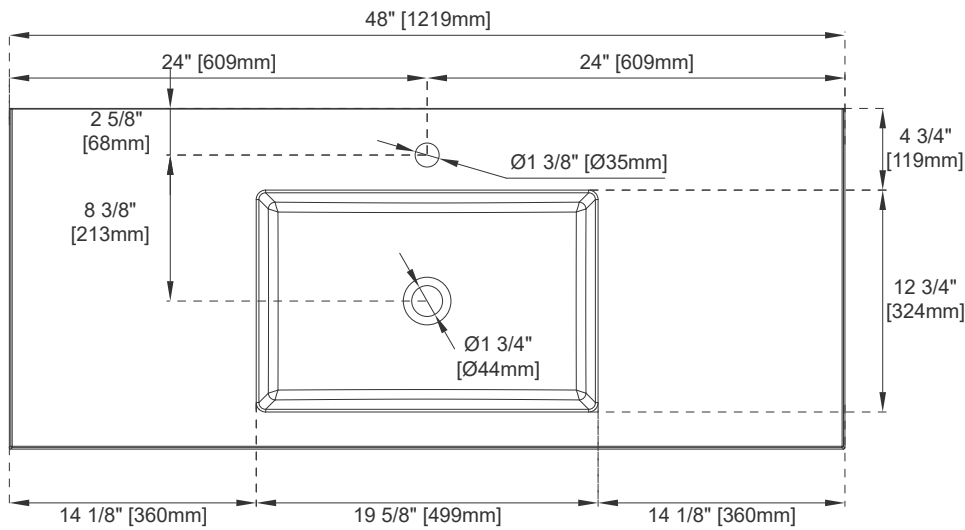

48" CS SERIES BASIN

CS-S348-DGG

CS-S348-GW

JAMES MARTIN
VANITIES

Features and Materials

Countertop Materials: Composite Stone

Number of Basins: One, Integrated Sinktop

Basin Overflow: NO

Certifications: ICC-ES PMG-1568

Dimension

Length: 48"

Width: 19-5/8"

Basin Depth: 4-1/8"

Overall Height: 4-7/8"

Visible Height: 4-7/8"

Visit website for warranty and installation information
www.jamesmartinvanities.com

48" CS SERIES BASIN

CS-S348-DGG

CS-S348-GW

JAMES MARTIN

VANITIES

Top View

Side View

Front View

All dimensions are nominal

Visit website for warranty and installation information
www.jamesmartinvanities.com