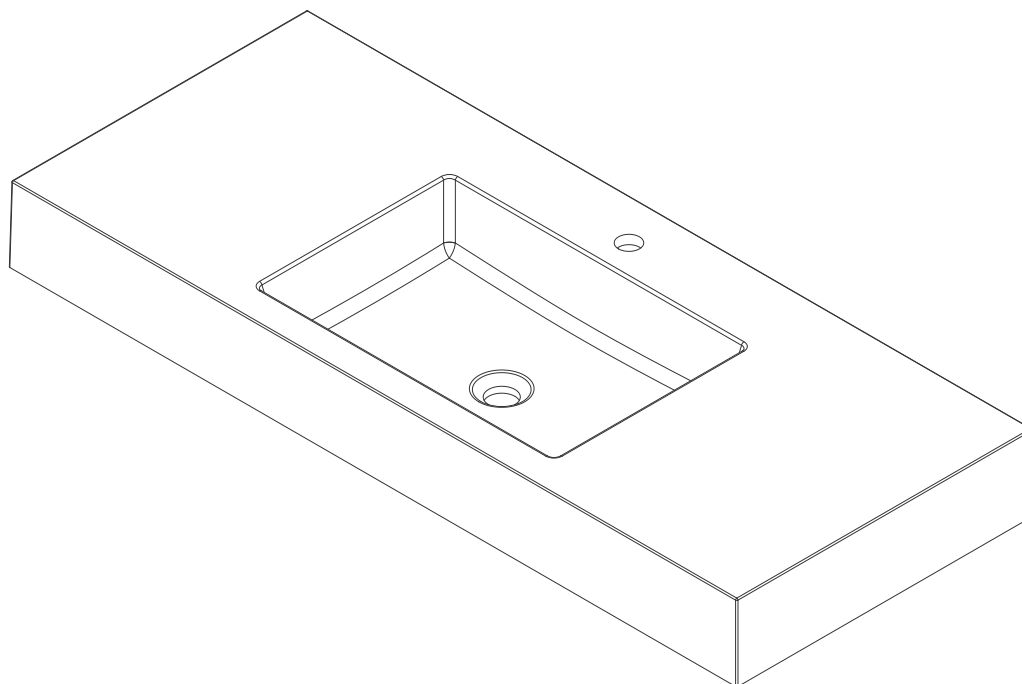

48" CS SERIES BASIN

CS-S348-DGG

CS-S348-GW

JAMES MARTIN
VANITIES

Features and Materials

Countertop Materials: Composite Stone

Number of Basins: One, Integrated Sinktop

Basin Overflow: NO

Certifications: ICC-ES PMG-1568

Dimension

Length: 48"

Width: 19-5/8"

Basin Depth: 4-1/8"

Overall Height: 4-7/8"

Visible Height: 4-7/8"

Visit website for warranty and installation information
www.jamesmartinvanities.com

48" CS SERIES BASIN

CS-S348-DGG

CS-S348-GW

JAMES MARTIN

VANITIES

Top View

Side View

Front View