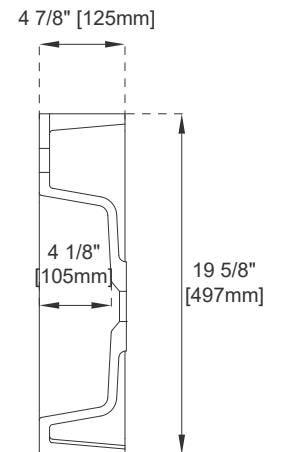

Certifications: ICC-ES PMG-1568

Dimension

Length: 48"

Width: 19-5/8"

Basin Depth: 4-1/8"

Overall Height: 4-7/8"

Visible Height: 4-7/8"

Visit website for warranty and installation information
www.jamesmartinvanities.com

48" CS SERIES BASIN

CS-S348-DGG

CS-S348-GW

JAMES MARTIN

VANITIES

Top View

Side View

Front View

All dimensions are nominal

Visit website for warranty and installation information
www.jamesmartinvanities.com