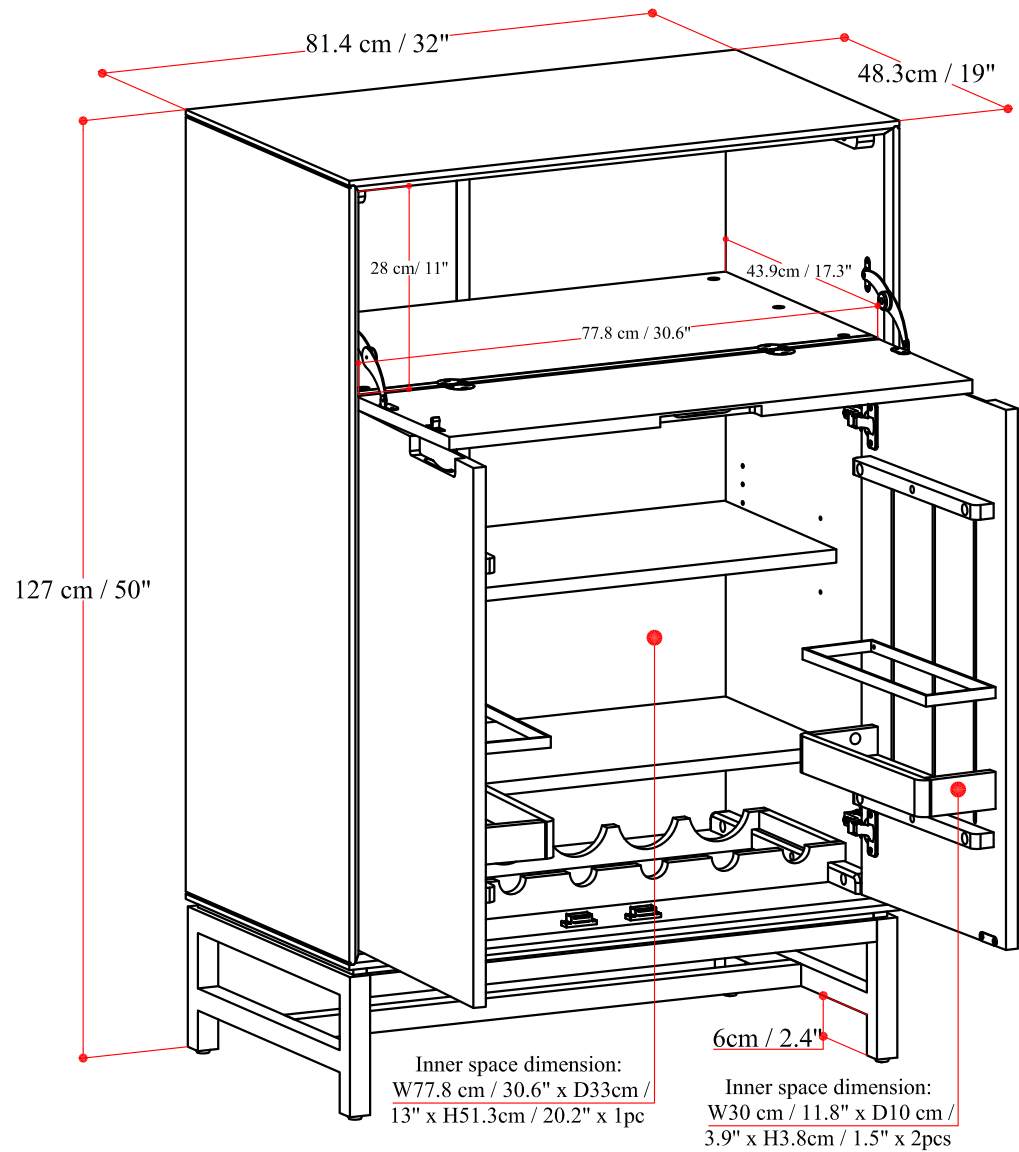

# BANTING MID CENTURY BAR CABINET

Net Weight : 130.1 ( lb )