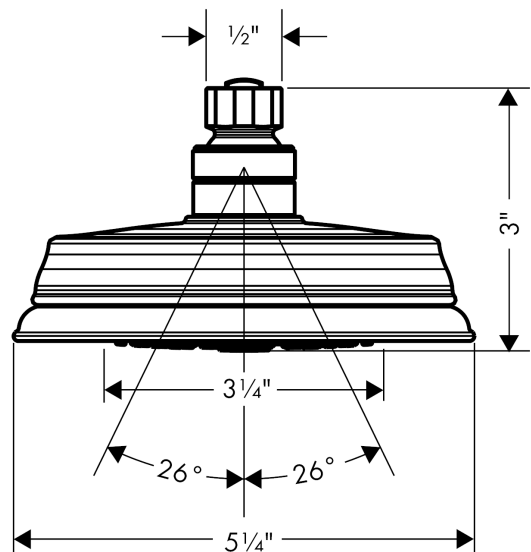

Croma 100 Classic
Showerhead 3-Jet, 1.8 GPM
 Finishes : **chrome** Part no. : **04751000**

Description

Features

- 75 no-clog spray channels
- Spray modes: Full, Pulsating Massage, Intense Turbo
- Flow: 1.8 GPM (6.8 L/Min)

Item details

List Price \$ 100.00

Technology

Compliance

Product image

Scale drawing

Croma 100 Classic
Showerhead 3-Jet, 1.8 GPM
Finishes : **chrome** Part no. : **04751000**

Exploded drawing