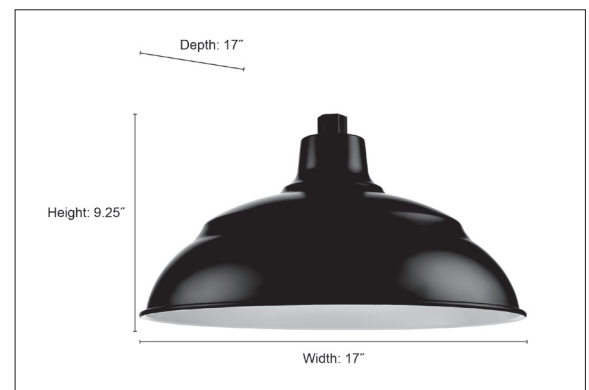

Millennium Lighting
105 Declaration Drive
McDonough, GA 30253
www.millenniumlighting.com