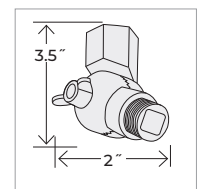

## CANOPY KITS

**RSCK**  
(25° ANGLE)  
W: 5.75" X H: 2"

**RSCKSS**  
(45° ANGLE)  
W: 5.75" X H: 2"

## SWIVELS

**RSW**  
W: 3.5" x H: 2"

Allows precise angle adjustment of wall mounted shades.

**RSW**

**Note:** All finishes on outdoor lighting must be properly maintained and treated. Therefore, we suggest cleaning with a regular application of finish preserving & renewing products such as Rejuvenate.