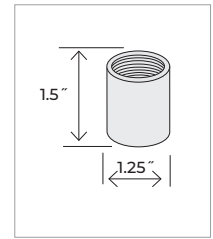

## STEM CONNECTORS

**RC**  
W: 1.25" x H: 1.5"

Use of RC connectors or RSW Swivels in outdoor applications may require pipe sealant or plumber's putty. Please refer to local codes.

**RC**