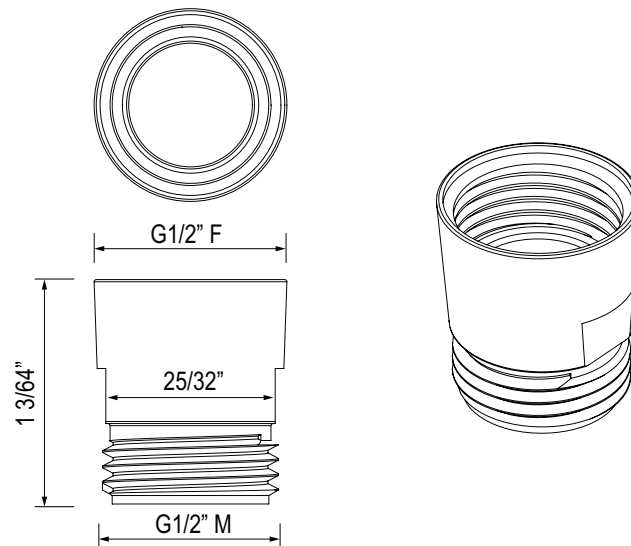

WARRANTY

- 2-Year Limited Lifetime
- (*) No Warranty

Consult your local ROHL showroom for additional information and specifications. For complete warranty details and a list of showrooms, go to www.rohlhome.com.