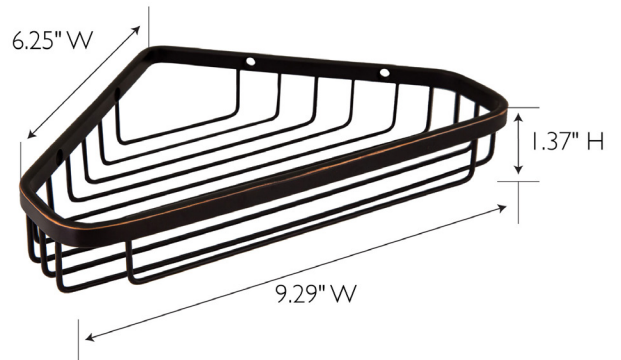

9.5" Corner Shower Basket

Oil Rubbed Bronze

SPECIFICATIONS

MATERIAL CONSTRUCTION:	Stainless Steel
ASSEMBLY REQUIRED:	Yes
TOOLS NEEDED FOR INSTALLATION:	Screwdriver
ASSEMBLED DIMENSIONS:	1.37" H x 9.29" L x 6.25" W
ASSEMBLED WEIGHT:	.85 lbs.
MIN. LENGTH:	9.29"
MAX LENGTH:	9.29"
SCREWS INCLUDED:	Yes
DRYWALL ANCHORS INCLUDED:	No