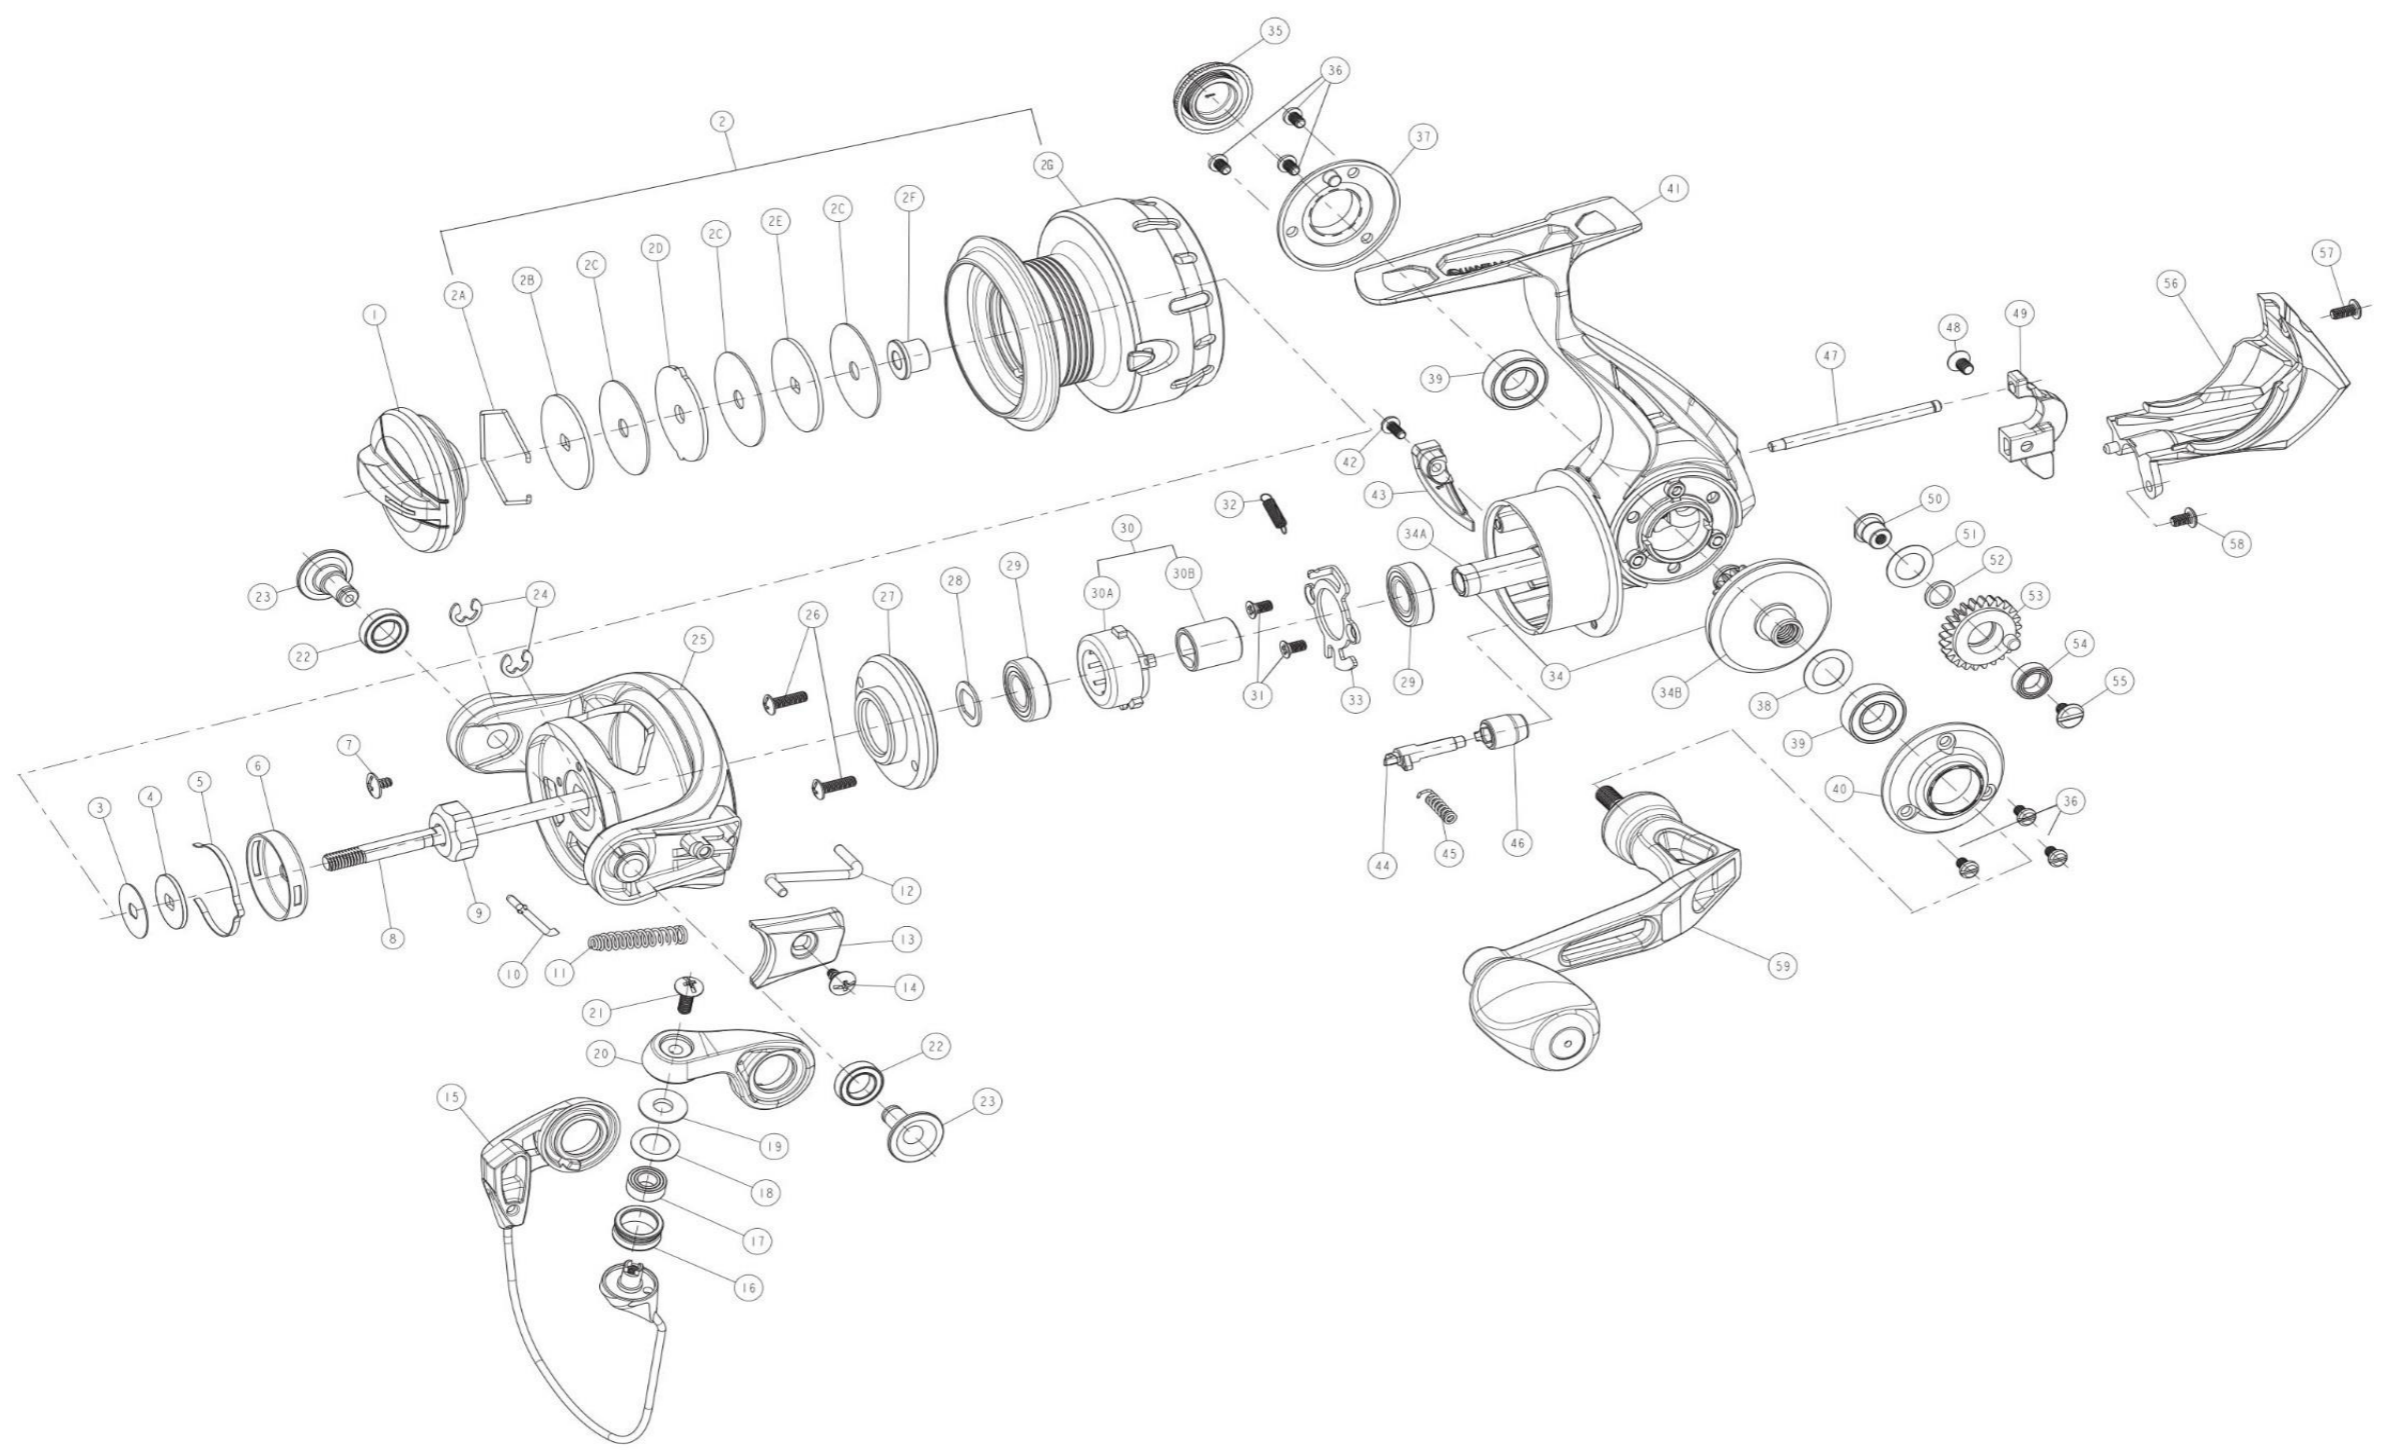

QUANTUM[®]

ATS25SPT

QUANTUM ATS25SPT PART LIST

Key #	Description	Part No.	Qty	Key #	Description	Part No.	Qty
1	Drag Knob Assembly	WAB332-07	1	31	Ball Bearing Retainer Screw	QAE123-01	2
2	Spool Kit Include	UAE421-03	1	32	One Way Clutch Spring	QAE216-01	1
	2A - Retaining Ring	RQ038-01	1	33	Ball Bearing Retainer	QAE040-01	1
	2B - Drag Washer "D"	RQ080-02	1	34	Gear Kit Include	N/A	
	2C - Drag Washer "B"	CO033-01	3		34A - Pinion	UAE011-01	1
	2D - Drag Washer "A"	RQ081-01	1		34B - Drive Gear	UAE012-01	1
	2E - Drag Washer "D"	RQ080-01	1	35	Dust Cap	UAE054-02	1
	2F - Spool Bushing	PG141-01	1	36	Screw	QAE107-01	6
	2G - Spool Assembly	UAE321-03	1	37	Body Cosmetic ring_R	UAE142-02	1
3	Spool Adjust Washer	PG030-01	2	38	Ball Bearing	CH027-06	2
4	Spool Washer	PG080-01	1	39	Drive Gear Adjust Washer	PG105-03	1
5	Spool Click Spring	PG114-01	1	40	Body Cosmetic ring_L	UAE161-02	1
6	Clicker Holder	PG110-01	1	41	Body	UAE001-03	1
7	Screw	RQ094-01	1	42	Trip Bumper Screw	UAA123-06	1
8	Main Shaft	UAE015-01	1	43	Trip Bumper	QAE119-01	1
9	Rotor Nut	QAE006-01	1	44	A/R Cam	QAE090-01	1
10	Cam	WAB163-01	1	45	Coil Spring	QAE049-01	1
11	Coil Spring	WAB148-01	1	46	A/R Switch	QAE059-04	1
12	Kick Lever	UAE019-01	1	47	Guide Pin	UAE211-01	1
13	Rotor Cover	UAE087-02	1	48	Screw	RQ100-01	1
14	Rotor Cover Screw	GU077-02	1	49	O/S Slider	UAE025-01	1
15	Bail Assembly	WAB347-06	1	50	O/S Gear Fixed Pin	QAE149-01	1
16	Line Roller	PQ004-03	1	51	O/S Gear Washer	QAE026-01	1
17	Ball Bearing	DT202-05	1	52	O/S Gear Bushing	QAE158-01	1
18	Line Roller Washer	PQ102-51	1	53	O/S Gear Assembly	UAE353-01	1
19	Line Roller Collar	PQ102-01	1	54	O/S Gear Ball Bearing	CT157-07	1
20	Arm Lever	WAB007-06	1	55	O/S Gear Screw	QAE111-01	1
21	Line Roller Screw	AQ108-02	1	56	Rear Cap	UAE250-02	1
22	Bushing	TAE058-01	2	57	Screw	QAE057-01	1
23	Pin	WAB042-06	2	58	Screw	QAE050-01	1
24	E-Clip	GH034-01	2	59	Handle Assembly	UAE318-02	1
25	Rotor	UAE009-02	1				
26	Ball Bearing Holder Screw	QAE061-02	2				
27	Ball Bearing Holder	UAE122-03	2				
28	Rotor Adjust Washer	PG105-04	1				
29	Pinion Ball Bearing	ZG028-05	2				
30	One Way Clutch Kit Include	N/A					
	30A - Clutch Assembly	QAE363-01	1				
	30B - Clutch Sleeve	QAE139-01	1				