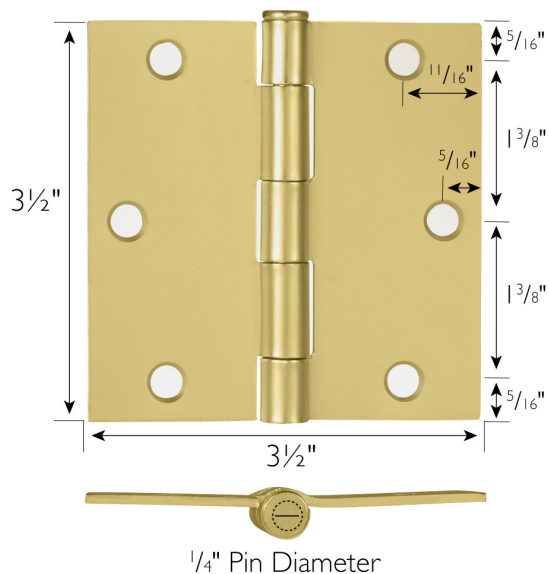

6-Hole 3 1/2" x 3 1/2", Square Corner Door Hinge 9-Pack  
Satin Brass

**SPECIFICATIONS**

MATERIAL CONSTRUCTION:	Steel
MOUNTING HARDWARE INCLUDED:	#9 x 3/4" (6 screws)
TOOLS NEEDED FOR INSTALLATION:	Screwdriver
ASSEMBLED DIMENSIONS:	3 1/2" H x 3 1/2" L x 0.125" D
ASSEMBLED WEIGHT:	2.5 lbs
CORNER RADIUS:	Square
HINGE TYPE:	Butt Hinge