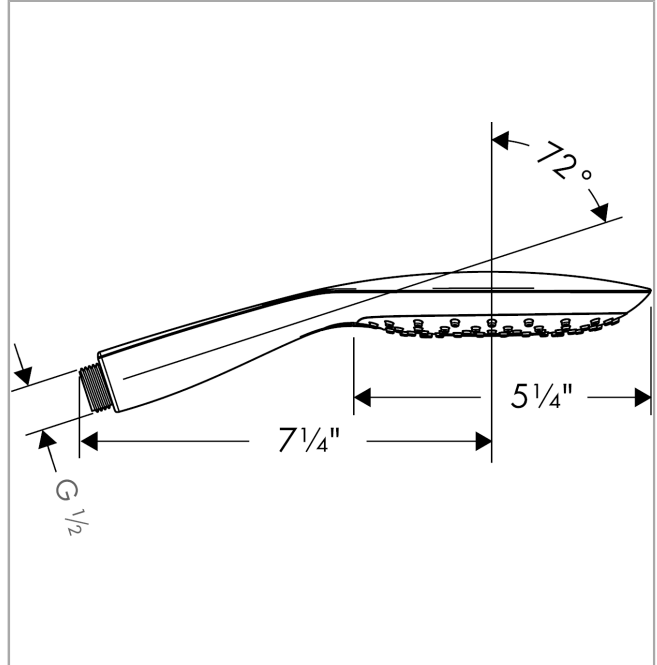

**Raindance Select E**  
**Handshower 150 3-Jet, 2.5 GPM**  
 Finishes : **brushed nickel** Part no. : **26550821**

**Description**

**Features**

- Select button for comfortable alternation of spray modes
- 81 no-clog spray channels
- Spray modes: RainAir, Mix, CaresseAir
- Flow: 2.5 GPM (9.5 L/Min)
- Fully-finished matching spray face

**Item details**

List Price \$ 284.00

**Technology**

**Compliance**

**Product image**

**Scale drawing**

**Raindance Select E**  
**Handshower 150 3-Jet, 2.5 GPM**  
Finishes : **brushed nickel** Part no. : **26550821**

Exploded drawing

Year of production: >01/14

**Raindance Select E**  
**Handshower 150 3-Jet, 2.5 GPM**  
 Finishes : **brushed nickel**    Part no. : **26550821**

**Spare parts list**

Year of production: >01/14