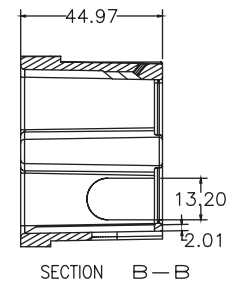

ROMEX® BRAND SMARTBOX™ LOW VOLTAGE 1 GANG BOX

FEATURES:

- Leveling tab feature allows for easy alignment to adjacent box.
- Heavy-duty mounting screws supplied.
- Mounts to wood or 25 gauge metal stud.
- 3/4" to 1" snap-out conduit adapter swings outward to a 90 degree locking position.
- Same box mounts in a horizontal or vertical position.
- All 6/32 device holes are threaded.

TYPE OF INSTALLATION: New Work & Old Work

CERTIFICATIONS: RoHS Compliant

MODEL#	MATERIAL	UPC	I20F5	MASTER QTY	TRADE SIZE	VOLUME	
MSBLV1G	PVC	784297017827	50784297017822	16	1 Gang	N/A	
ITEM HEIGHT	ITEM WIDTH	ITEM DEPTH	ITEM WEIGHT	MASTER HEIGHT	MASTER WIDTH	MASTER DEPTH	MASTER WEIGHT
3.80 in.	2.25 in.	1.77 in.	0.15 lbs.	4.25 in.	9.88 in.	10.75 in.	2.40 lbs.