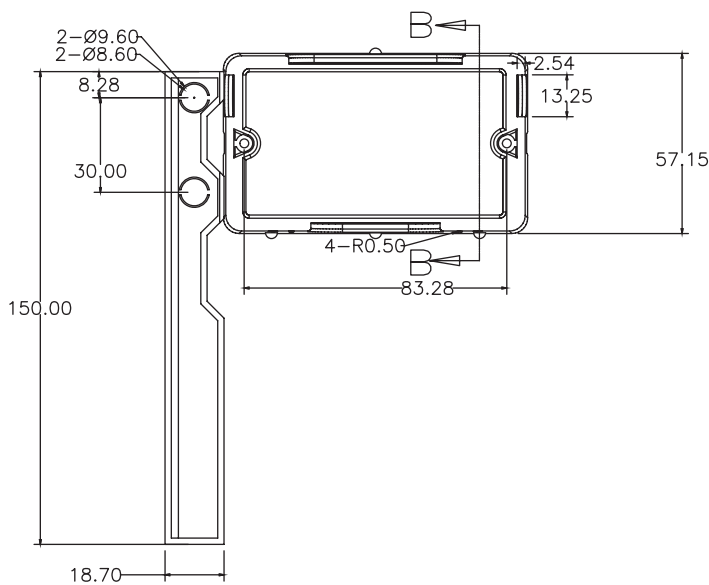

ROMEX® BRAND SMARTBOX™ LOW VOLTAGE 1 GANG BOX

FEATURES:

- Leveling tab feature allows for easy alignment to adjacent box.
- Heavy-duty mounting screws supplied.
- Mounts to wood or 25 gauge metal stud.
- 3/4" to 1" snap-out conduit adapter swings outward to a 90 degree locking position.
- Same box mounts in a horizontal or vertical position.
- All 6/32 device holes are threaded.

TYPE OF INSTALLATION: New Work & Old Work

CERTIFICATIONS: RoHS Compliant

MODEL#	MATERIAL	UPC	I20F5	MASTER QTY	TRADE SIZE	VOLUME	
MSBLV1G	PVC	784297017827	50784297017822	16	1 Gang	N/A	
ITEM HEIGHT	ITEM WIDTH	ITEM DEPTH	ITEM WEIGHT	MASTER HEIGHT	MASTER WIDTH	MASTER DEPTH	MASTER WEIGHT
3.80 in.	2.25 in.	1.77 in.	0.15 lbs.	4.25 in.	9.88 in.	10.75 in.	2.40 lbs.