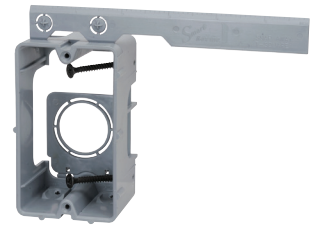

ROMEX® BRAND SMARTBOX™ LOW VOLTAGE 1 GANG BOX

FEATURES:

- Leveling tab feature allows for easy alignment to adjacent box.
- Heavy-duty mounting screws supplied.
- Mounts to wood or 25 gauge metal stud.
- 3/4" to 1" snap-out conduit adapter swings outward to a 90 degree locking position.
- Same box mounts in a horizontal or vertical position.
- All 6/32 device holes are threaded.

TYPE OF INSTALLATION: New Work & Old Work

CERTIFICATIONS: RoHS Compliant

MODEL#	MATERIAL	UPC	I20F5	MASTER QTY	TRADE SIZE	VOLUME	
MSBLV1G	PVC	784297017827	50784297017822	16	1 Gang	N/A	
ITEM HEIGHT	ITEM WIDTH	ITEM DEPTH	ITEM WEIGHT	MASTER HEIGHT	MASTER WIDTH	MASTER DEPTH	MASTER WEIGHT
3.80 in.	2.25 in.	1.77 in.	0.15 lbs.	4.25 in.	9.88 in.	10.75 in.	2.40 lbs.