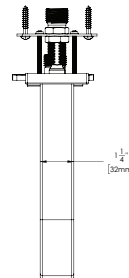

Square Wall-Mount AC Sensor Faucet

MODELS:

- SF-2000: Square Wall-Mount AC Sensor Faucet
- SF-2000-TMV: Square Wall-Mount AC Sensor Faucet w/ Thermostatic Mixing Valve

FEATURES:

- Brass construction with polished chrome finish
- Sensor eye near outlet of faucet
- Plug-in AC powered (plug included)
- Wall mount spout
- 60 second flow time out feature
- 9/16"-24 UNF supply connection, supply lines not included
- Vandal-resistant 0.5 GPM (1.89 L/min) flow control

OPTION:

- TMV: Thermostatic Mixing Valve (A-TMV)

STANDARDS:

- ASME A112.18.1/CSA B125.1 certified
- NSF/ANSI 61 certified
- NSF/ANSI 372 certified
- ADA compliant

WARRANTY:

Visit www.speakman.com for full product warranty information

- Limited Lifetime Warranty (residential)
- 5 Year Limited Warranty (commercial)

All dimensions are in inches (millimeters) unless otherwise specified and are subject to change without notice.

Architect/Engineer Approval Space:

P: 800-537-2107
F: 800-977-2747
W: WWW.SPEAKMAN.COM
R: 04-APRIL 2022