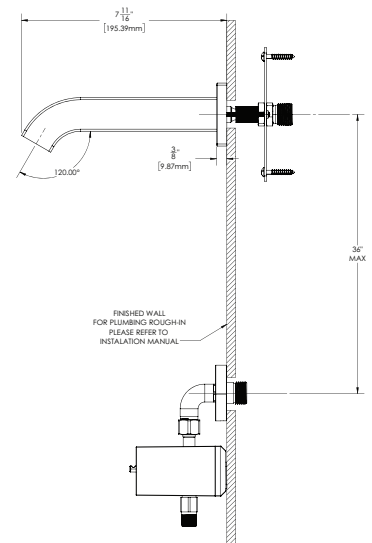

Square Wall-Mount AC Sensor Faucet

MODELS:

- SF-2000: Square Wall-Mount AC Sensor Faucet
- SF-2000-TMV: Square Wall-Mount AC Sensor Faucet w/ Thermostatic Mixing Valve

FEATURES:

- Brass construction with polished chrome finish
- Sensor eye near outlet of faucet
- Plug-in AC powered (plug included)
- Wall mount spout
- 60 second flow time out feature
- 9/16"-24 UNF supply connection, supply lines not included
- Vandal-resistant 0.5 GPM (1.89 L/min) flow control

OPTION:

- TMV: Thermostatic Mixing Valve (A-TMV)

STANDARDS:

- ASME A112.18.1/CSA B125.1 certified
- NSF/ANSI 61 certified
- NSF/ANSI 372 certified
- ADA compliant

WARRANTY:

Visit www.speakman.com for full product warranty information

- Limited Lifetime Warranty (residential)
- 5 Year Limited Warranty (commercial)

All dimensions are in inches (millimeters) unless otherwise specified and are subject to change without notice.

Architect/Engineer Approval Space:

P: 800-537-2107
F: 800-977-2747
W: WWW.SPEAKMAN.COM
R: 04-APRIL 2022