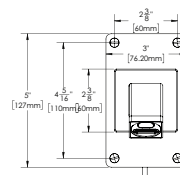

- Limited Lifetime Warranty (residential)
- 5 Year Limited Warranty (commercial)

All dimensions are in inches (millimeters) unless otherwise specified and are subject to change without notice.

Architect/Engineer Approval Space: