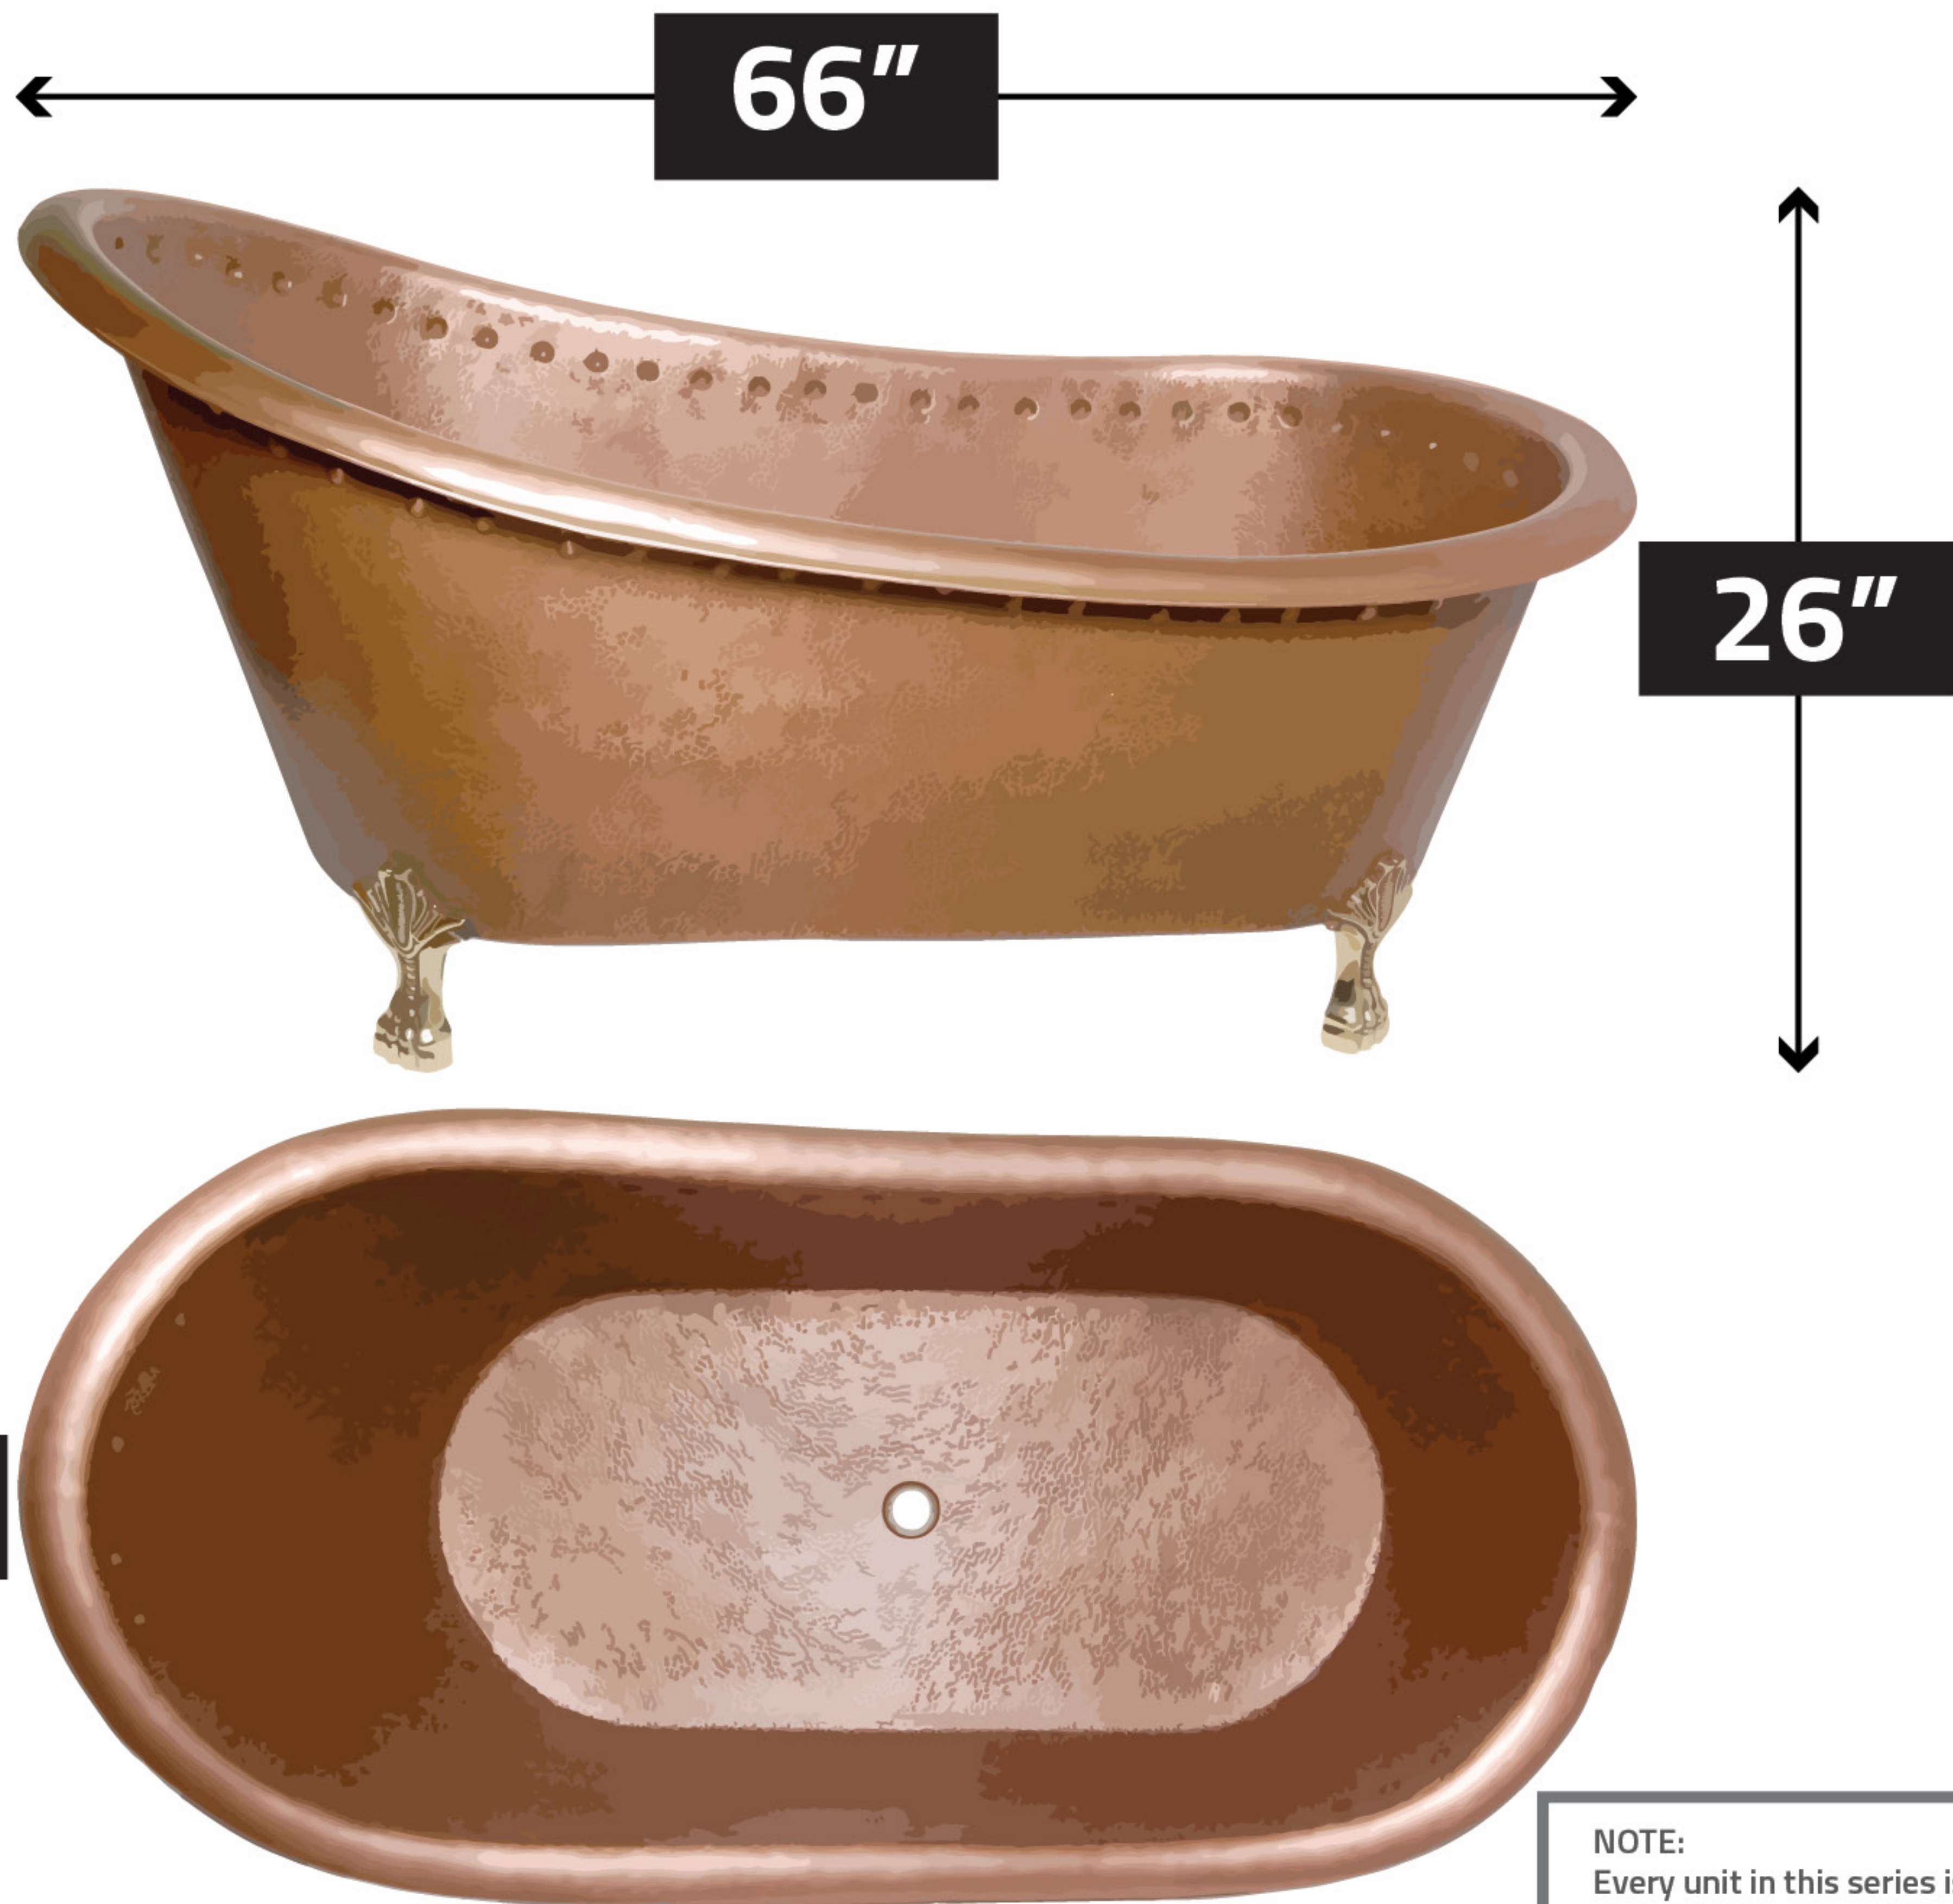

BT-017

FREESTANDING BATHTUB

NOTE:
Every unit in this series is handmade by a skilled artisan. As a result, color, texture and size will vary slightly with each unit. The measurements displayed should be taken as an approximation of the finished product.