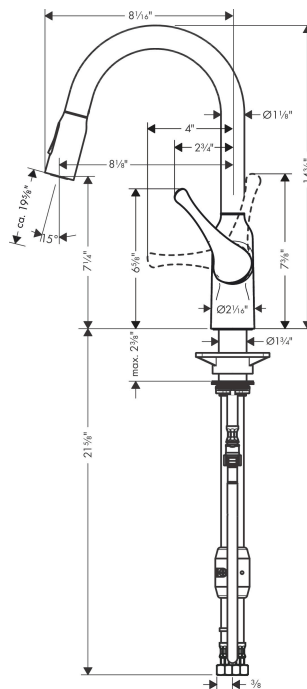

Brand	hansgrohe
Art. Name	Allegro N Prep Kitchen Faucet, 2-Spray Pull-Down, 1.75 GPM
Art. Nr.	71844671
Surface	matte black
Pos.	1

Product Picture

Certificates/approvals

Drawing

Technology

Features

- Swivel range 360°
- Laminar spray, needle spray
- Toggle spray diverter
- MagFit magnetic sprayhead docking
- deck mounted
- Flow: 1.75 GPM (6.6 L/Min)
- Ceramic cartridge
- 3/8" hoses
- Integrated double backflow prevention
- ADA/IAPMO/3016