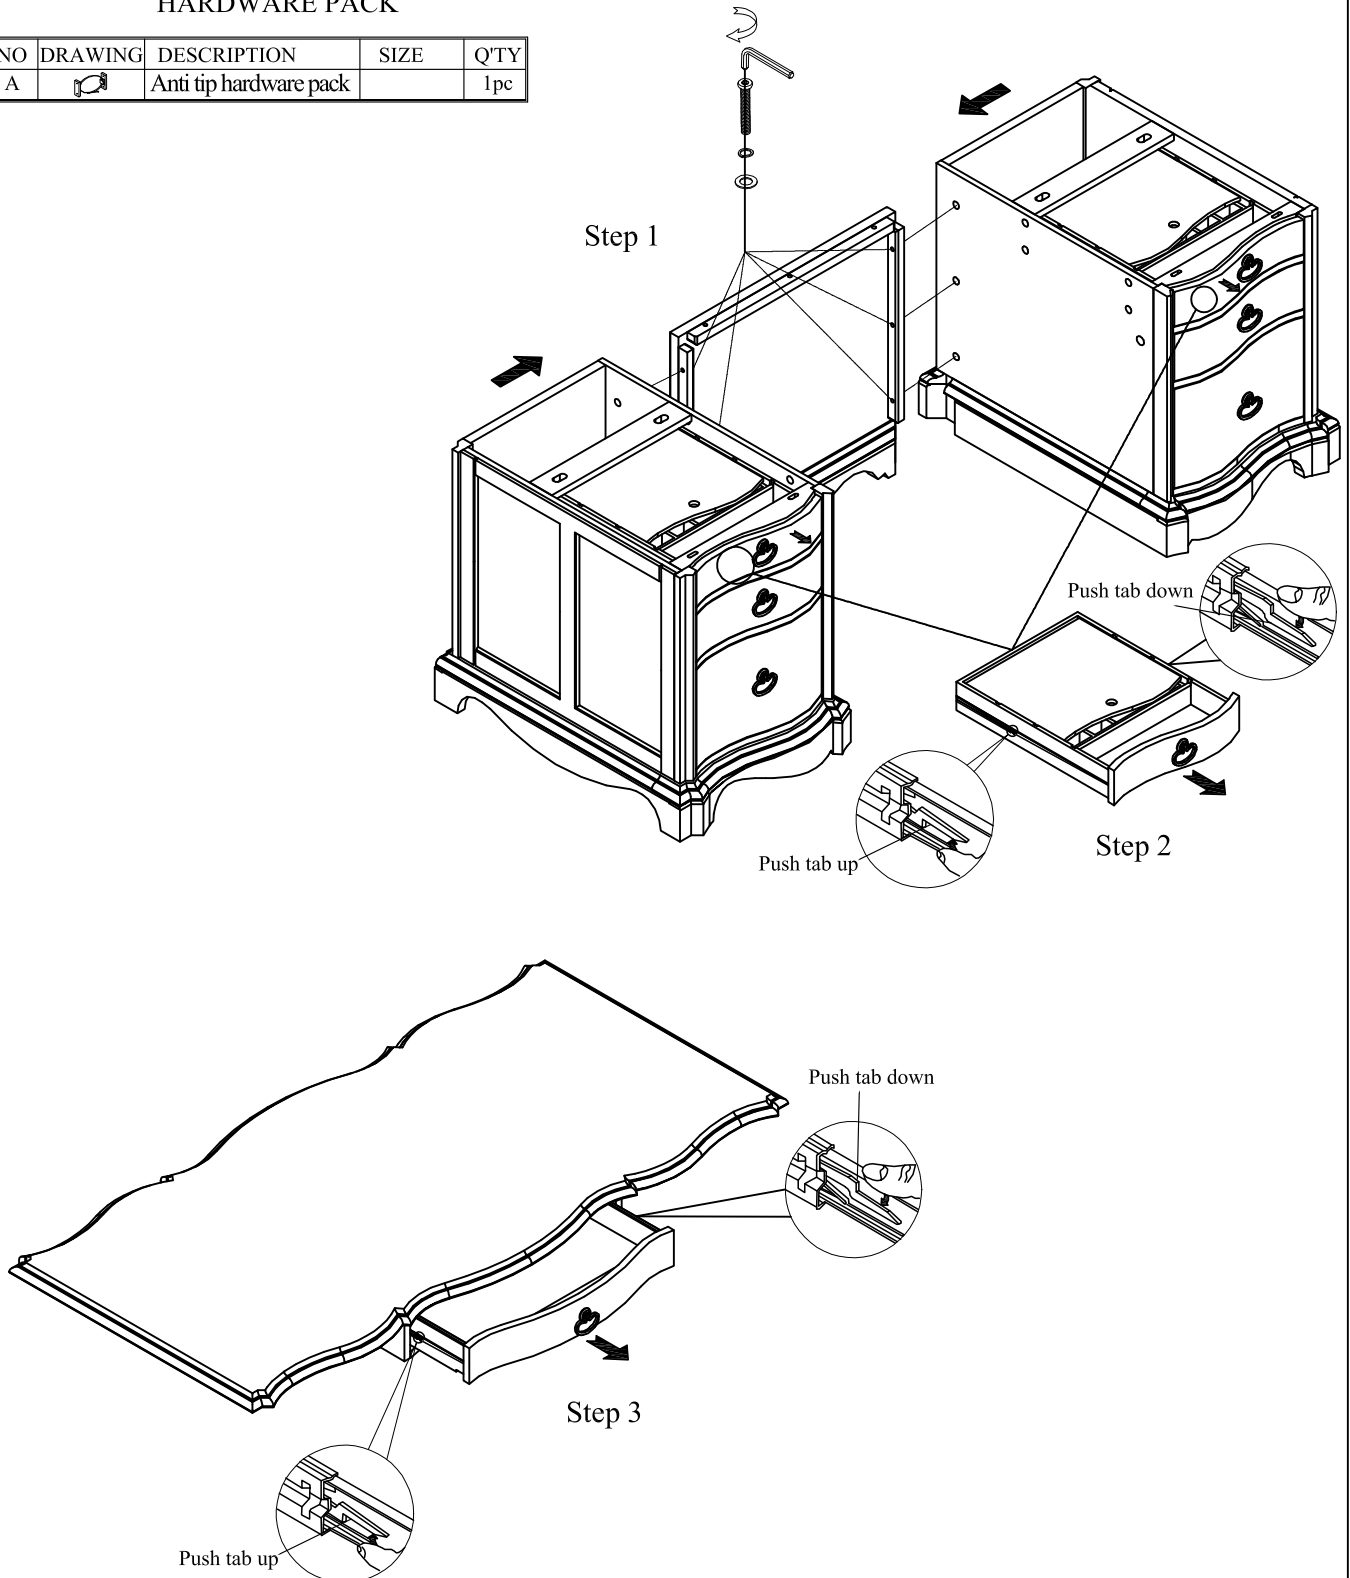

Item: 5180-10562 Corsica Executive Desk
5180-10660 Corsica Junior Executive Desk

Thank you for purchasing this quality product. Be sure to unpack carefully looking for small parts which may have come loose during shipment.

Read all instruction and study the drawing carefully before starting the assembly process:

HARDWARE PACK

NO	DRAWING	DESCRIPTION	SIZE	Q'TY
A		Anti tip hardware pack		1pc

Step 4

Step 5

Step 6

Wall/Mur/Pared

	<p>⚠ WARNING</p>
	<p>Pinch Point. Keep fingers from underneath drawer front when releasing.</p>

Adjust levelers if needed, to level case on uneven floor