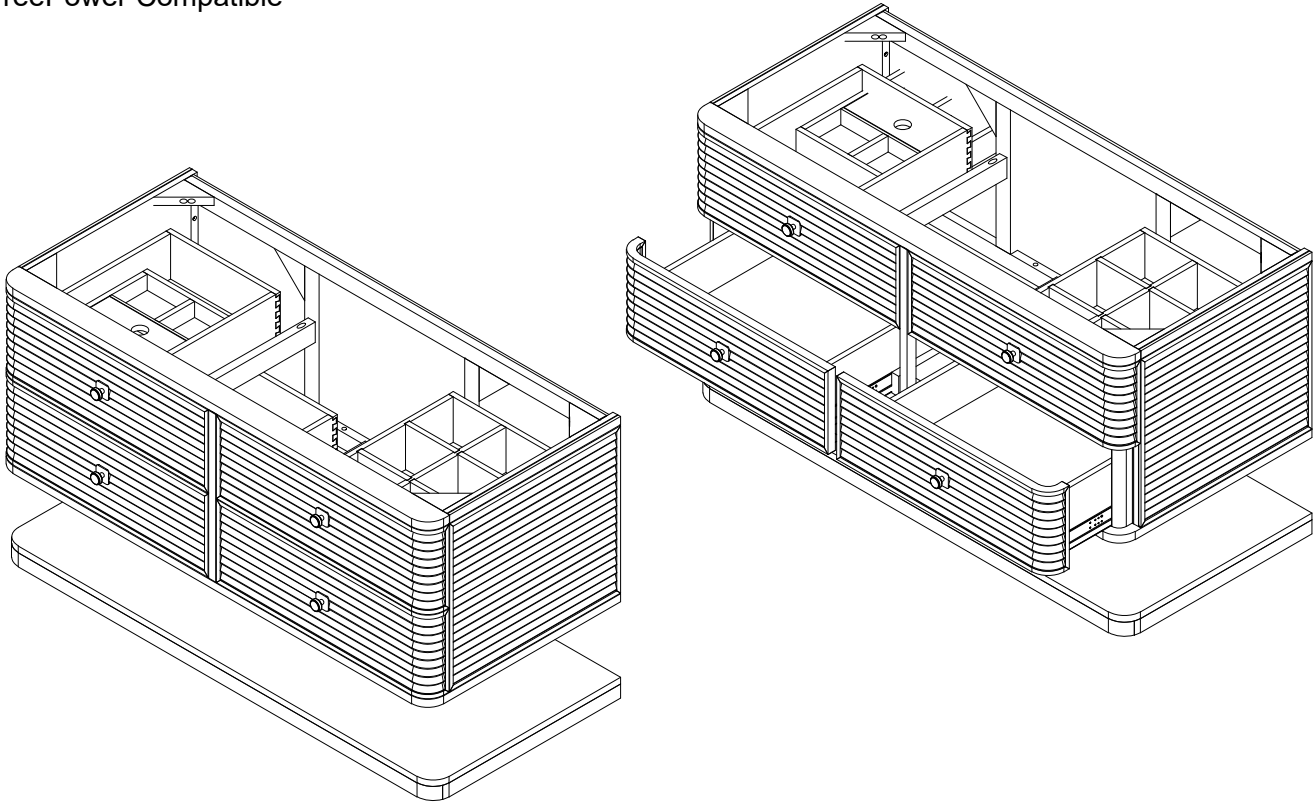

ALLAMARI 48" SINGLE VANITY

D640-V48-SBL
D640-V48-DMS

FreePower Compatible

Features and Materials

Solids: Ash
Veneers: Ash
Panels: Moisture-Resistant MDF
Installation Type: Wall mounted
Number of Drawers: Four
Dividers & Organizers: Ash Veneer over moisture-resistant MDF
Drawer Box Material and Finish: Ash Veneers over Moisture Resistant MDF,
English Dovetail Joinery
USB/Power Component: No
Assembly Type: Installation of Optional 3cm Top with Sink
Assembly Type: Cabinet comes fully assembled
Hardware Material and Finish: Steel in Champagne Brass
Number of Basins: One, With Optional 3cm Top
Vanity Top Included: No, Optional 3cm Tops Available with Sinks Overflow:
Yes, Front Facing
Fits Drain Hole Size: 1 3/4"
Full Extension, Soft Close Glides

Dimension

Width: 47-5/8"
Depth: 21-1/2"
Height: 34-3/4"
Rough-In Height: 23-1/2"

ALLAMARI 48" SINGLE VANITY

D640-V48-SBL
D640-V48-DMS

JAMES MARTIN VANITIES®

Drawer Organizer

Knob

Front View