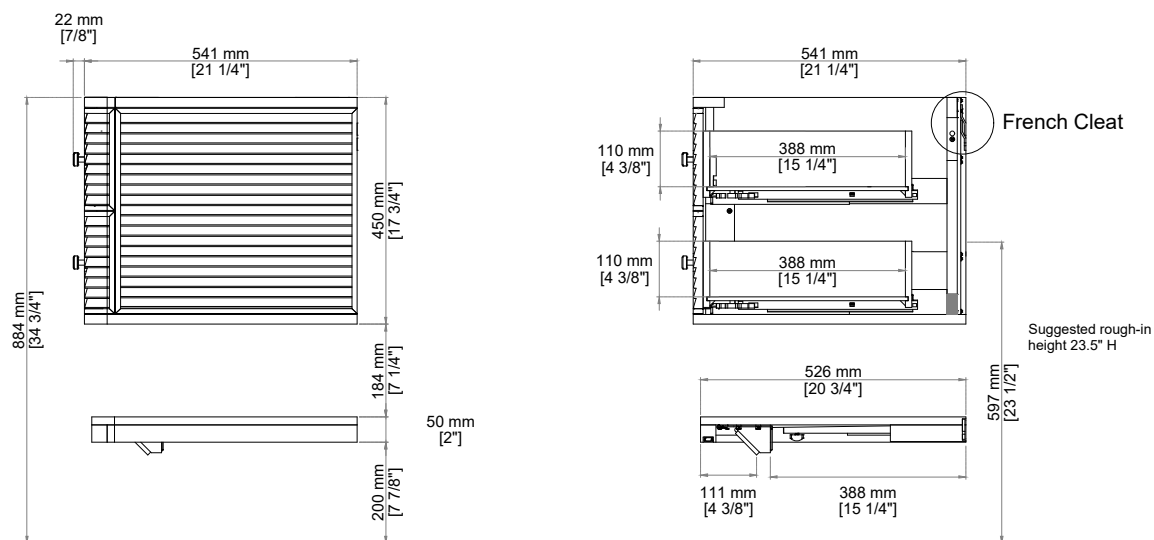

ALLAMARI 48" SINGLE VANITY

D640-V48-SBL
D640-V48-DMS

FreePower Compatible

Features and Materials

Solids: Ash
Veneers: Ash
Panels: Moisture-Resistant MDF
Installation Type: Wall mounted
Number of Drawers: Four
Dividers & Organizers: Ash Veneer over moisture-resistant MDF
Drawer Box Material and Finish: Ash Veneers over Moisture Resistant MDF,
English Dovetail Joinery
USB/Power Component: No
Assembly Type: Installation of Optional 3cm Top with Sink
Assembly Type: Cabinet comes fully assembled
Hardware Material and Finish: Steel in Champagne Brass
Number of Basins: One, With Optional 3cm Top
Vanity Top Included: No, Optional 3cm Tops Available with Sinks Overflow:
Yes, Front Facing
Fits Drain Hole Size: 1 3/4"
Full Extension, Soft Close Glides

Dimension

Width: 47-5/8"
Depth: 21-1/2"
Height: 34-3/4"
Rough-In Height: 23-1/2"

ALLAMARI 48" SINGLE VANITY

D640-V48-SBL
D640-V48-DMS

JAMES MARTIN VANITIES®

Drawer Organizer

Knob

Front View

D640-V48-SBL
D640-V48-DMS

Top View

Side View

Side View

All dimensions are nominal

Diagrams are of cabinet only-James Martin Optional Countertops and sinks are not shown

Visit website for warranty and installation information
<http://www.jamesmartinvanities.com>

ALLAMARI 48" SINGLE VANITY

D640-V48-SBL
D640-V48-DMS

JAMES MARTIN VANITIES®

Back View

All dimensions are nominal

Diagrams are of cabinet only-James Martin Optional Countertops and sinks are not shown

Visit website for warranty and installation information
<http://www.jamesmartinvanities.com>