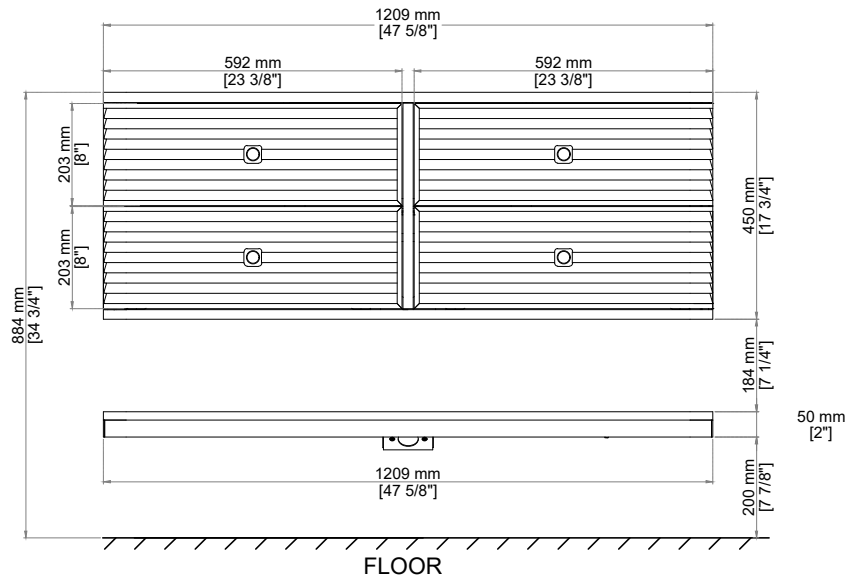

ALLAMARI 48" SINGLE VANITY

D640-V48-SBL
D640-V48-DMS

FreePower Compatible

Features and Materials

Solids: Ash
Veneers: Ash
Panels: Moisture-Resistant MDF
Installation Type: Wall mounted
Number of Drawers: Four
Dividers & Organizers: Ash Veneer over moisture-resistant MDF
Drawer Box Material and Finish: Ash Veneers over Moisture Resistant MDF,
English Dovetail Joinery
USB/Power Component: No
Assembly Type: Installation of Optional 3cm Top with Sink
Assembly Type: Cabinet comes fully assembled
Hardware Material and Finish: Steel in Champagne Brass
Number of Basins: One, With Optional 3cm Top
Vanity Top Included: No, Optional 3cm Tops Available with Sinks Overflow:
Yes, Front Facing
Fits Drain Hole Size: 1 3/4"
Full Extension, Soft Close Glides

Dimension

Width: 47-5/8"
Depth: 21-1/2"
Height: 34-3/4"
Rough-In Height: 23-1/2"

ALLAMARI 48" SINGLE VANITY

D640-V48-SBL
D640-V48-DMS

JAMES MARTIN VANITIES®

Drawer Organizer

Knob

Front View

D640-V48-SBL
D640-V48-DMS

Top View

Side View

Side View

All dimensions are nominal

Diagrams are of cabinet only-James Martin Optional Countertops and sinks are not shown

Visit website for warranty and installation information
<http://www.jamesmartinvanities.com>

ALLAMARI 48" SINGLE VANITY

D640-V48-SBL
D640-V48-DMS

JAMES MARTIN VANITIES®

Back View

All dimensions are nominal

Diagrams are of cabinet only-James Martin Optional Countertops and sinks are not shown

Visit website for warranty and installation information
<http://www.jamesmartinvanities.com>