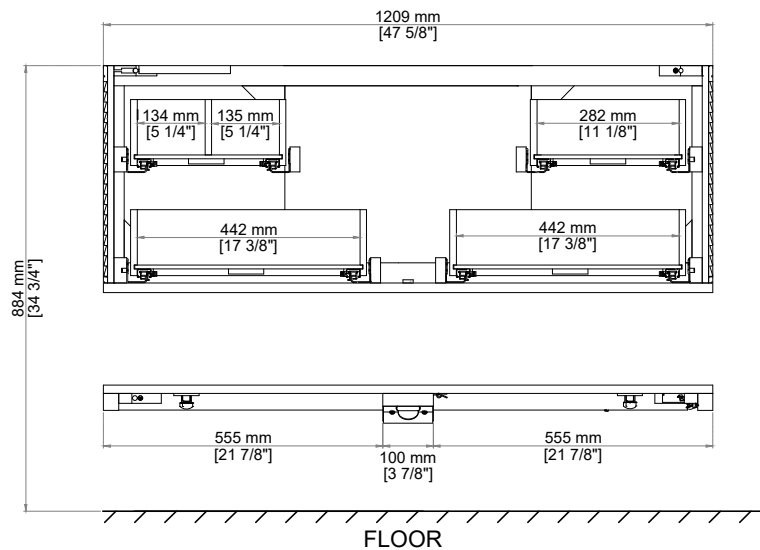

ALLAMARI 48" SINGLE VANITY

D640-V48-SBL
D640-V48-DMS

FreePower Compatible

Features and Materials

Solids: Ash
Veneers: Ash
Panels: Moisture-Resistant MDF
Installation Type: Wall mounted
Number of Drawers: Four
Dividers & Organizers: Ash Veneer over moisture-resistant MDF
Drawer Box Material and Finish: Ash Veneers over Moisture Resistant MDF,
English Dovetail Joinery
USB/Power Component: No
Assembly Type: Installation of Optional 3cm Top with Sink
Assembly Type: Cabinet comes fully assembled
Hardware Material and Finish: Steel in Champagne Brass
Number of Basins: One, With Optional 3cm Top
Vanity Top Included: No, Optional 3cm Tops Available with Sinks Overflow:
Yes, Front Facing
Fits Drain Hole Size: 1 3/4"
Full Extension, Soft Close Glides

Dimension

Width: 47-5/8"
Depth: 21-1/2"
Height: 34-3/4"
Rough-In Height: 23-1/2"

ALLAMARI 48" SINGLE VANITY

D640-V48-SBL
D640-V48-DMS

JAMES MARTIN VANITIES®

Drawer Organizer

Knob

Front View

D640-V48-SBL
D640-V48-DMS

Top View

Side View

Side View

All dimensions are nominal

Diagrams are of cabinet only-James Martin Optional Countertops and sinks are not shown

Visit website for warranty and installation information
<http://www.jamesmartinvanities.com>