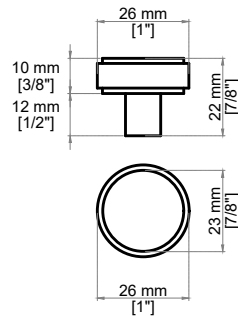

ALLAMARI 48" SINGLE VANITY

D640-V48-SBL
D640-V48-DMS

FreePower Compatible

Features and Materials

Solids: Ash
Veneers: Ash
Panels: Moisture-Resistant MDF
Installation Type: Wall mounted
Number of Drawers: Four
Dividers & Organizers: Ash Veneer over moisture-resistant MDF
Drawer Box Material and Finish: Ash Veneers over Moisture Resistant MDF,
English Dovetail Joinery
USB/Power Component: No
Assembly Type: Installation of Optional 3cm Top with Sink
Assembly Type: Cabinet comes fully assembled
Hardware Material and Finish: Steel in Champagne Brass
Number of Basins: One, With Optional 3cm Top
Vanity Top Included: No, Optional 3cm Tops Available with Sinks Overflow:
Yes, Front Facing
Fits Drain Hole Size: 1 3/4"
Full Extension, Soft Close Glides

Dimension

Width: 47-5/8"
Depth: 21-1/2"
Height: 34-3/4"
Rough-In Height: 23-1/2"

ALLAMARI 48" SINGLE VANITY

D640-V48-SBL
D640-V48-DMS

JAMES MARTIN VANITIES®

Drawer Organizer

Knob

Front View

D640-V48-SBL
D640-V48-DMS

Top View

Side View

Side View

All dimensions are nominal

Diagrams are of cabinet only-James Martin Optional Countertops and sinks are not shown

Visit website for warranty and installation information
<http://www.jamesmartinvanities.com>

ALLAMARI 48" SINGLE VANITY

D640-V48-SBL
D640-V48-DMS

JAMES MARTIN VANITIES®

Back View

All dimensions are nominal

Diagrams are of cabinet only-James Martin Optional Countertops and sinks are not shown

Visit website for warranty and installation information
<http://www.jamesmartinvanities.com>