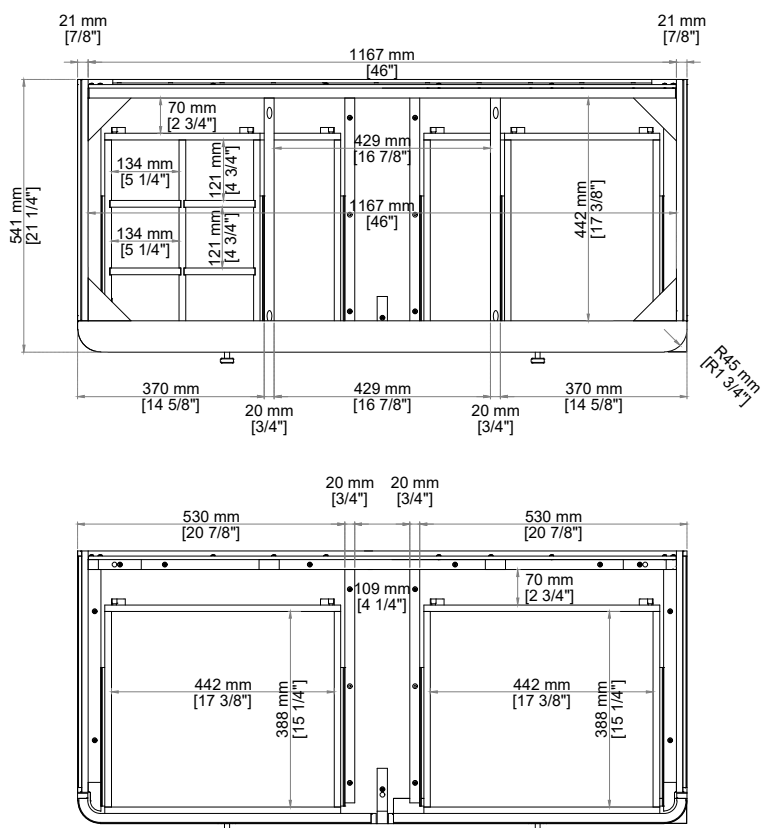

ALLAMARI 48" SINGLE VANITY

D640-V48-SBL
D640-V48-DMS

FreePower Compatible

Features and Materials

Solids: Ash
Veneers: Ash
Panels: Moisture-Resistant MDF
Installation Type: Wall mounted
Number of Drawers: Four
Dividers & Organizers: Ash Veneer over moisture-resistant MDF
Drawer Box Material and Finish: Ash Veneers over Moisture Resistant MDF,
English Dovetail Joinery
USB/Power Component: No
Assembly Type: Installation of Optional 3cm Top with Sink
Assembly Type: Cabinet comes fully assembled
Hardware Material and Finish: Steel in Champagne Brass
Number of Basins: One, With Optional 3cm Top
Vanity Top Included: No, Optional 3cm Tops Available with Sinks Overflow:
Yes, Front Facing
Fits Drain Hole Size: 1 3/4"
Full Extension, Soft Close Glides

Dimension

Width: 47-5/8"
Depth: 21-1/2"
Height: 34-3/4"
Rough-In Height: 23-1/2"

ALLAMARI 48" SINGLE VANITY

D640-V48-SBL
D640-V48-DMS

JAMES MARTIN VANITIES®

Drawer Organizer

Knob

Front View

D640-V48-SBL
D640-V48-DMS

Top View

Side View

Side View

All dimensions are nominal

Diagrams are of cabinet only-James Martin Optional Countertops and sinks are not shown

Visit website for warranty and installation information
<http://www.jamesmartinvanities.com>

ALLAMARI 48" SINGLE VANITY

D640-V48-SBL
D640-V48-DMS

JAMES MARTIN VANITIES®

Back View

All dimensions are nominal

Diagrams are of cabinet only-James Martin Optional Countertops and sinks are not shown

Visit website for warranty and installation information
<http://www.jamesmartinvanities.com>