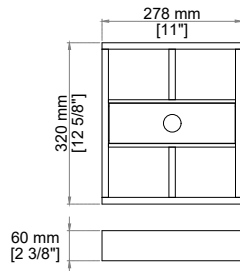

ALLAMARI 48" SINGLE VANITY

D640-V48-SBL
D640-V48-DMS

FreePower Compatible

Features and Materials

Solids: Ash
Veneers: Ash
Panels: Moisture-Resistant MDF
Installation Type: Wall mounted
Number of Drawers: Four
Dividers & Organizers: Ash Veneer over moisture-resistant MDF
Drawer Box Material and Finish: Ash Veneers over Moisture Resistant MDF,
English Dovetail Joinery
USB/Power Component: No
Assembly Type: Installation of Optional 3cm Top with Sink
Assembly Type: Cabinet comes fully assembled
Hardware Material and Finish: Steel in Champagne Brass
Number of Basins: One, With Optional 3cm Top
Vanity Top Included: No, Optional 3cm Tops Available with Sinks Overflow:
Yes, Front Facing
Fits Drain Hole Size: 1 3/4"
Full Extension, Soft Close Glides

Dimension

Width: 47-5/8"
Depth: 21-1/2"
Height: 34-3/4"
Rough-In Height: 23-1/2"

ALLAMARI 48" SINGLE VANITY

D640-V48-SBL
D640-V48-DMS

JAMES MARTIN VANITIES®

Drawer Organizer

Knob

Front View

D640-V48-SBL
D640-V48-DMS

Top View

Side View

Side View

All dimensions are nominal

Diagrams are of cabinet only-James Martin Optional Countertops and sinks are not shown

Visit website for warranty and installation information
<http://www.jamesmartinvanities.com>

ALLAMARI 48" SINGLE VANITY

D640-V48-SBL
D640-V48-DMS

JAMES MARTIN VANITIES®

Back View

All dimensions are nominal

Diagrams are of cabinet only-James Martin Optional Countertops and sinks are not shown

Visit website for warranty and installation information
<http://www.jamesmartinvanities.com>