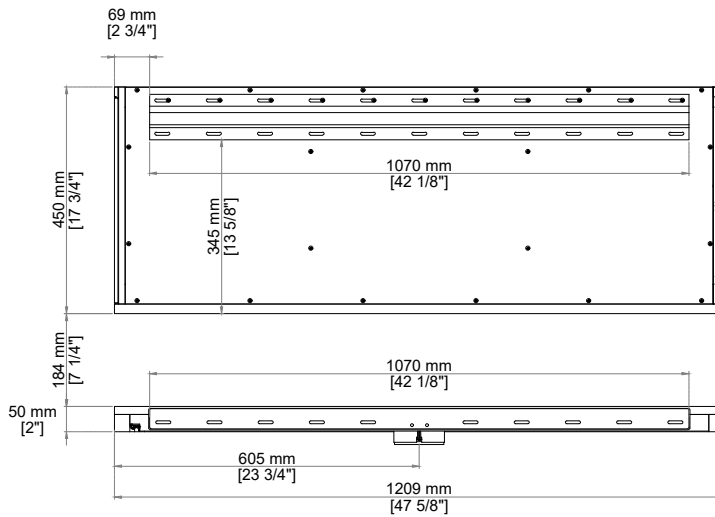

ALLAMARI 48" SINGLE VANITY

D640-V48-SBL
D640-V48-DMS

FreePower Compatible

Features and Materials

Solids: Ash
Veneers: Ash
Panels: Moisture-Resistant MDF
Installation Type: Wall mounted
Number of Drawers: Four
Dividers & Organizers: Ash Veneer over moisture-resistant MDF
Drawer Box Material and Finish: Ash Veneers over Moisture Resistant MDF,
English Dovetail Joinery
USB/Power Component: No
Assembly Type: Installation of Optional 3cm Top with Sink
Assembly Type: Cabinet comes fully assembled
Hardware Material and Finish: Steel in Champagne Brass
Number of Basins: One, With Optional 3cm Top
Vanity Top Included: No, Optional 3cm Tops Available with Sinks Overflow:
Yes, Front Facing
Fits Drain Hole Size: 1 3/4"
Full Extension, Soft Close Glides

Dimension

Width: 47-5/8"
Depth: 21-1/2"
Height: 34-3/4"
Rough-In Height: 23-1/2"

ALLAMARI 48" SINGLE VANITY

D640-V48-SBL
D640-V48-DMS

JAMES MARTIN VANITIES®

Drawer Organizer

Knob

Front View

D640-V48-SBL
D640-V48-DMS

Top View

Side View

Side View

All dimensions are nominal

Diagrams are of cabinet only-James Martin Optional Countertops and sinks are not shown

Visit website for warranty and installation information
<http://www.jamesmartinvanities.com>

ALLAMARI 48" SINGLE VANITY

D640-V48-SBL
D640-V48-DMS

JAMES MARTIN VANITIES®

Back View

All dimensions are nominal

Diagrams are of cabinet only-James Martin Optional Countertops and sinks are not shown

Visit website for warranty and installation information
<http://www.jamesmartinvanities.com>