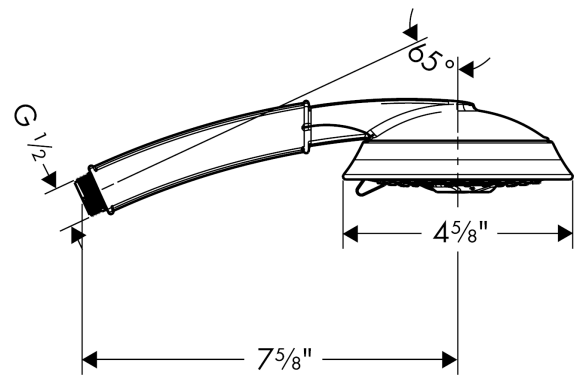

**Raindance Classic  
Handshower 100 3-Jet, 2.0 GPM**

Finishes : **brushed nickel** Part no. : **04345820**

**Description**

**Features**

- 65 no-clog spray channels
- Spray modes: RainAir, BalanceAir, Whirl
- Flow: 2.0 GPM (7.6 L/Min)
- Fully-finished matching spray face

**Item details**

List Price \$ 268.00

**Technology**

**Compliance**

**Product image**

**Scale drawing**

**Raindance Classic**  
**Handshower 100 3-Jet, 2.0 GPM**  
Finishes : **brushed nickel** Part no. : **04345820**

Exploded drawing

Year of production: >06/10

**Raindance Classic**  
**Handshower 100 3-Jet, 2.0 GPM**  
 Finishes : **brushed nickel**    Part no. : **04345820**

**Spare parts list**

Year of production: >06/10