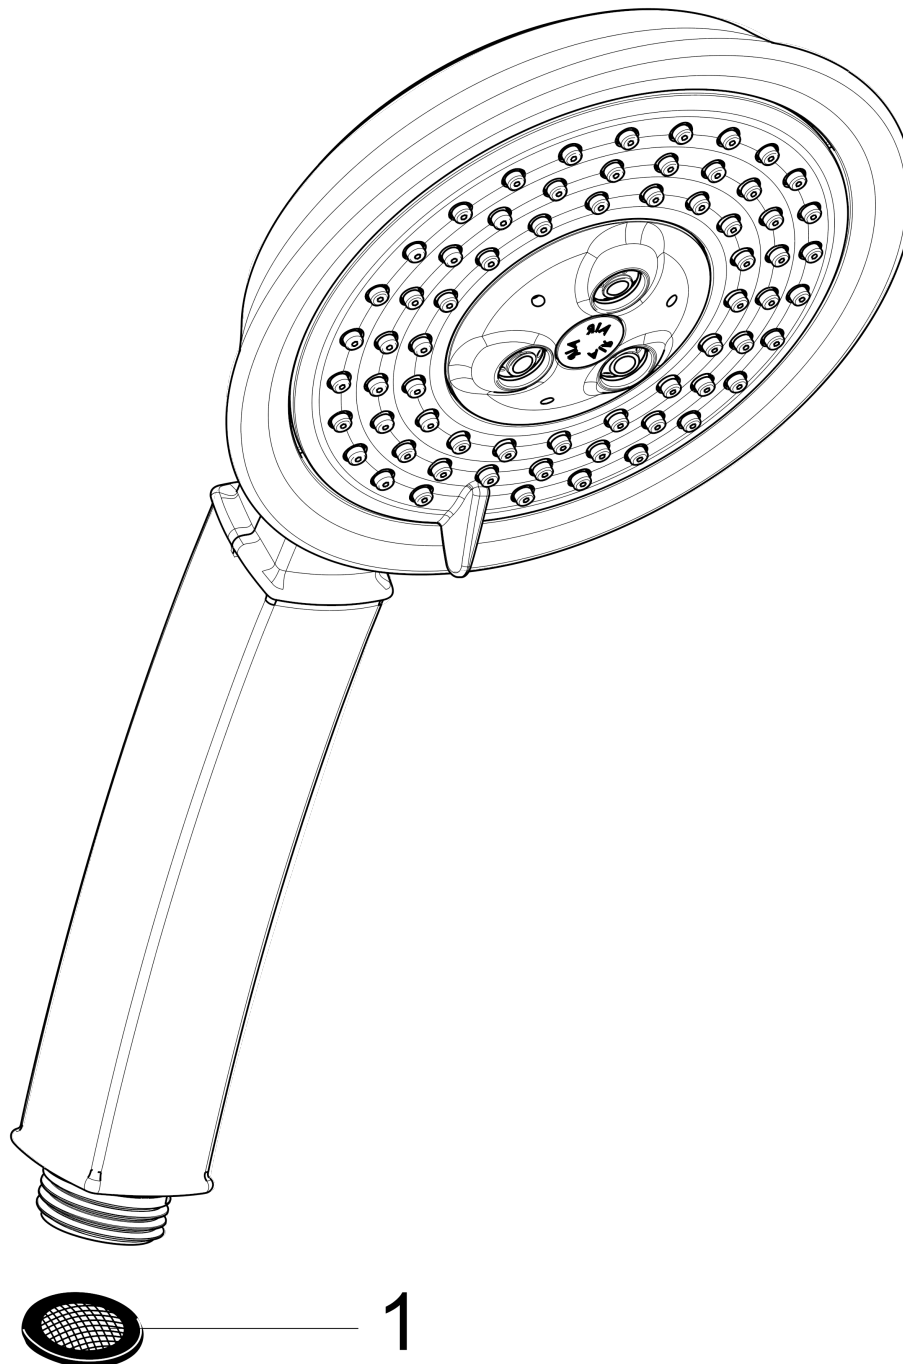

**Raindance Classic  
Handshower 100 3-Jet, 2.0 GPM**

Finishes : **brushed nickel** Part no. : **04345820**

**Description**

**Features**

- 65 no-clog spray channels
- Spray modes: RainAir, BalanceAir, Whirl
- Flow: 2.0 GPM (7.6 L/Min)
- Fully-finished matching spray face

**Item details**

List Price \$ 268.00

**Technology**

**Compliance**

**Product image**

**Scale drawing**

**Raindance Classic**  
**Handshower 100 3-Jet, 2.0 GPM**  
Finishes : **brushed nickel** Part no. : **04345820**

Exploded drawing

Year of production: >06/10

**Raindance Classic**  
**Handshower 100 3-Jet, 2.0 GPM**  
 Finishes : **brushed nickel**    Part no. : **04345820**

**Spare parts list**

Year of production: >06/10