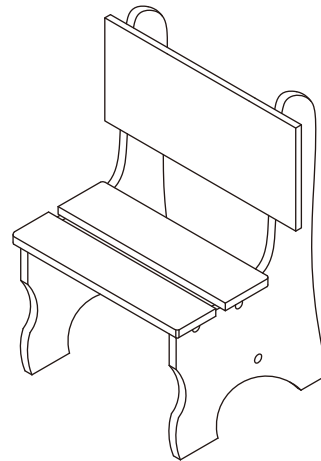

Item No: TD-0078A

Fantasy Fields - Dinosaur Kingdom Time Out Chair

WARNING

Small parts and sharp points may be present prior to assembly.

CARE INSTRUCTIONS

To clean your product, use mild soap and water on a damp cloth. Do not use window cleaners or cleaning abrasives as they will scratch the surface and could damage the protective coating.

Made in China

HARDWARE

PRODUCT PARTS

<p>A</p>  <p>1PC</p>	<p>B</p>  <p>1PC</p>	<p>C</p>  <p>1PC</p>	<p>D</p>  <p>1PC</p>
<p>E</p>  <p>1PC</p>			

STEP1

STEP2

STEP3

STEP4