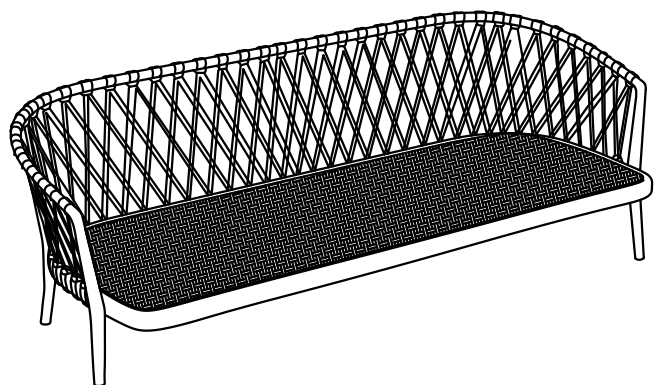

SIMPLIHOME®

Belize / Myra / Kelli

Outdoor Coffee Table

Model # AXCPTCT-BEL

Step 1

SIMPLIHOME

Belize / Myra / Kelli

Outdoor Sofa

Model # AXCPTSOF-BEL

Part Description

A

BACK CUSHION
QTY 2

B

DÉCOR PILLOW
QTY 2

C

SEAT CUSHION
QTY 1

D

SOFA SEAT
QTY 1

SIMPLIHOME®

Belize / Myra / Kelli

Outdoor Conversation Chair (Set of 2)

Model # AXCPTCCH-BEL

Part Description

A