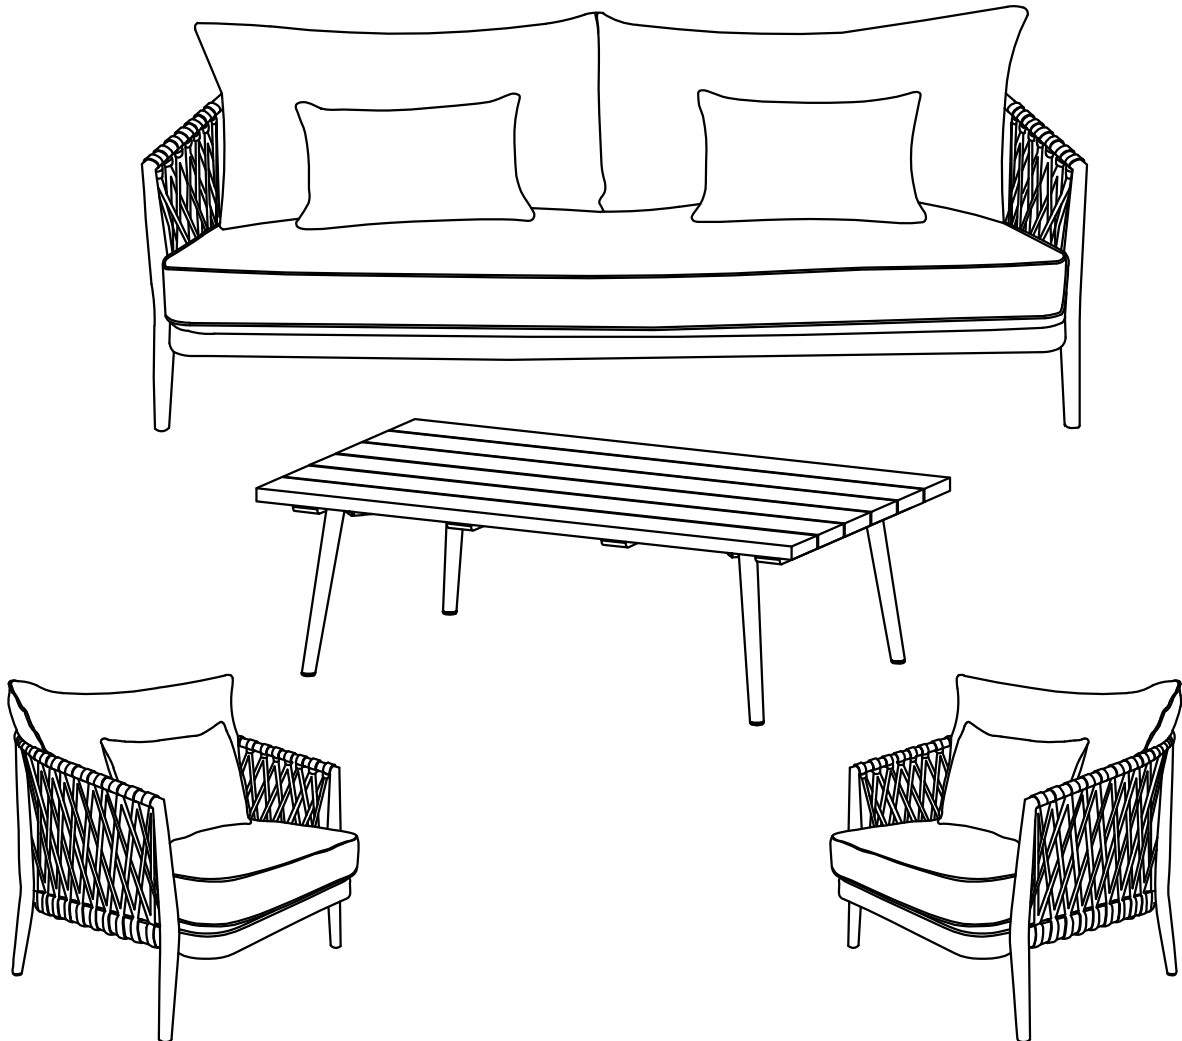

SIMPLIHOME®

Belize / Myra / Kelli

4 Piece Outdoor Conversation Set

Model # AXCPTCON4-BEL

brooklyn + max™

WyndenHall™
HOME DECOR

SIMPLIHOME

Great quality is a right.