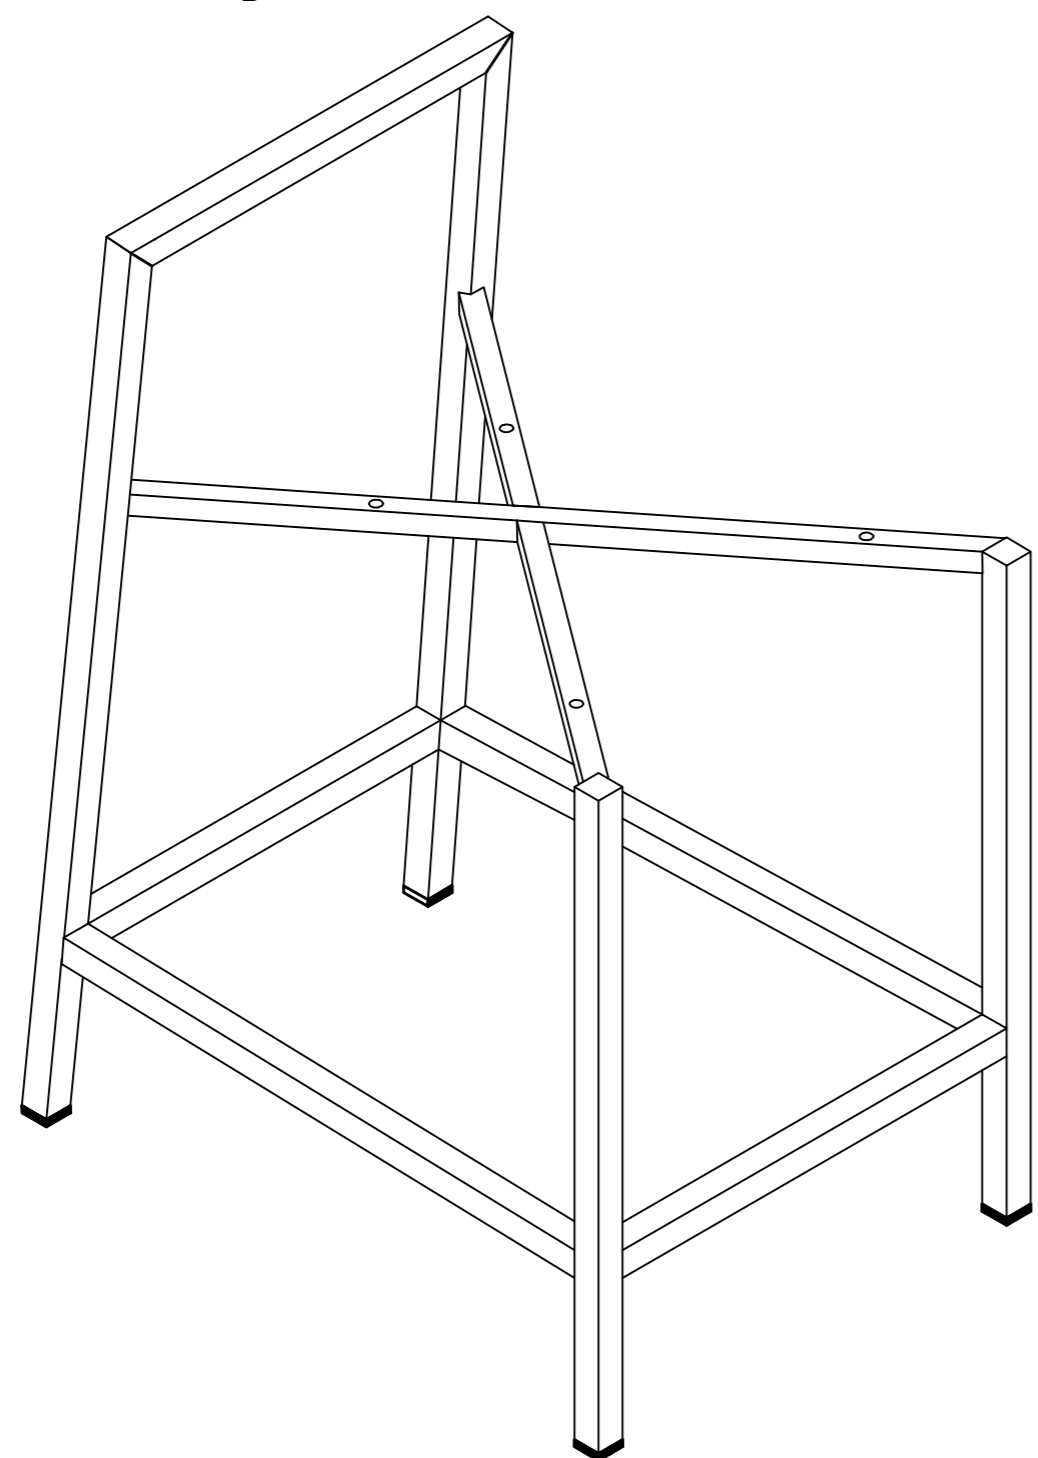

AMALFI METAL BACK COUNTER STOOL

ASSEMBLY INSTRUCTIONS

A. BASE 1 PC

B. SEAT 1 PC

HARDWARE PACKED IN BOX

1	ALLEN BOLT (M6X35)	4 PCS	2	SPRING WASHER (M6)	4 PCS	3	FLAT WASHER (M6)	4 PCS	4	ALLEN KEY (M4)	01 PC

AMALFI METAL BACK COUNTER STOOL