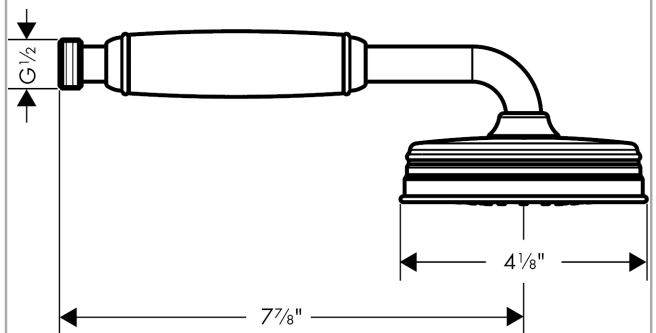

AXOR Montreux
Handshower 100 1-Jet, 2.5 GPM
Finishes : **brushed nickel** Part no. : **16320821**

Description

Features

- 90 no-clog spray channels
- Spray modes: RainAir
- Flow: 2.5 GPM (9.5 L/Min)

Technology

Product image

Scale drawing

AXOR Montreux
Handshower 100 1-Jet, 2.5 GPM
Finishes : **brushed nickel** Part no. : **16320821**

Exploded drawing

Year of production: >06/06

AXOR Montreux
Handshower 100 1-Jet, 2.5 GPM
 Finishes : **brushed nickel** Part no. : **16320821**