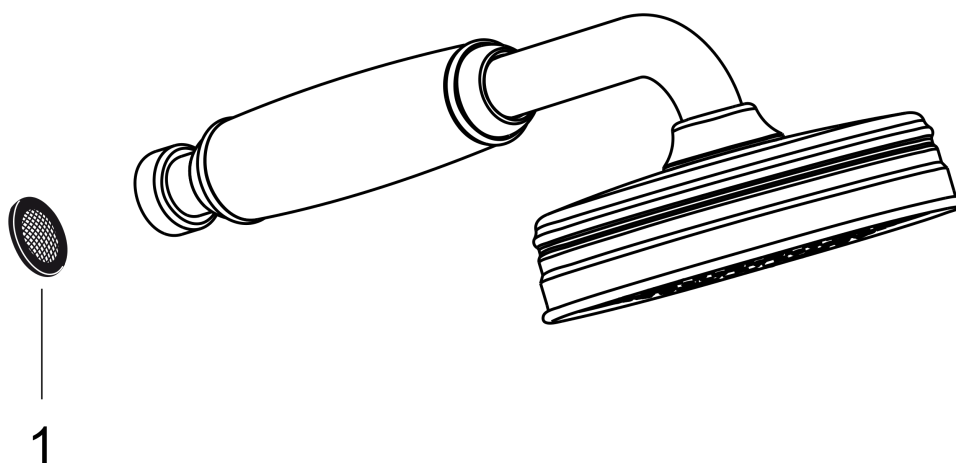

AXOR Montreux
Handshower 100 1-Jet, 2.5 GPM
Finishes : **brushed nickel** Part no. : **16320821**

Description

Features

- 90 no-clog spray channels
- Spray modes: RainAir
- Flow: 2.5 GPM (9.5 L/Min)

Technology

Product image

Scale drawing

AXOR Montreux
Handshower 100 1-Jet, 2.5 GPM
Finishes : **brushed nickel** Part no. : **16320821**

Exploded drawing

Year of production: >06/06

AXOR Montreux
Handshower 100 1-Jet, 2.5 GPM
 Finishes : **brushed nickel** Part no. : **16320821**