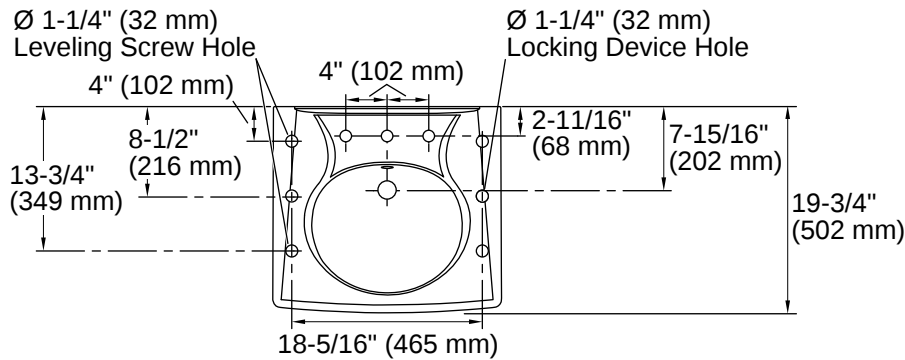

Installation

- Wall-mount
- Drilled for concealed arm carrier installation

Installation Notes

Install this product according to the installation instructions.

Product dimensions are nominal and may vary per ASME A112.19.2 tolerances.

ADA, OBC, CSA B651 compliant when installed to the specific requirements of these regulations.