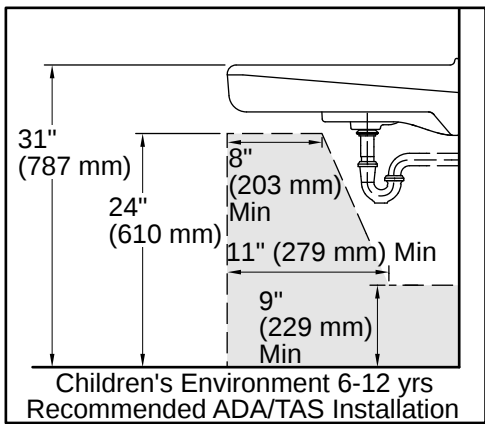

Installation

- Wall-mount
- Drilled for concealed arm carrier installation

Installation Notes

Install this product according to the installation instructions.

Product dimensions are nominal and may vary per ASME A112.19.2 tolerances.

ADA, OBC, CSA B651 compliant when installed to the specific requirements of these regulations.