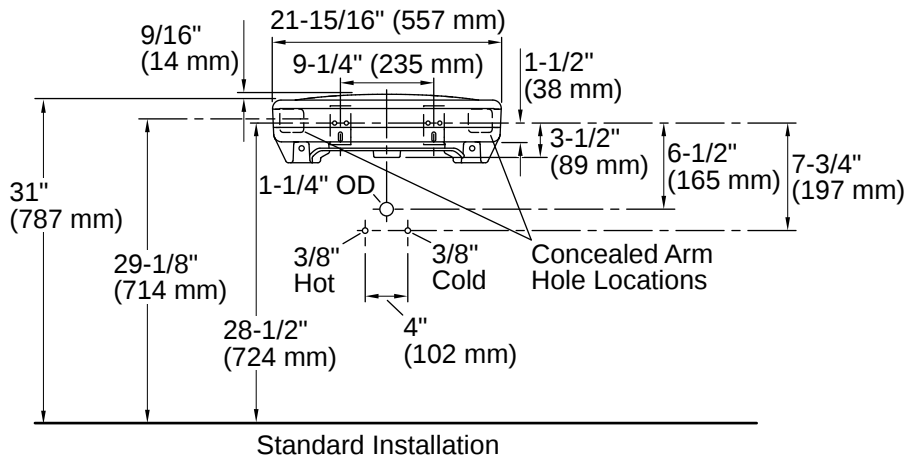

Installation

- Wall-mount
- Drilled for concealed arm carrier installation

Installation Notes

Install this product according to the installation instructions.

Product dimensions are nominal and may vary per ASME A112.19.2 tolerances.

ADA, OBC, CSA B651 compliant when installed to the specific requirements of these regulations.