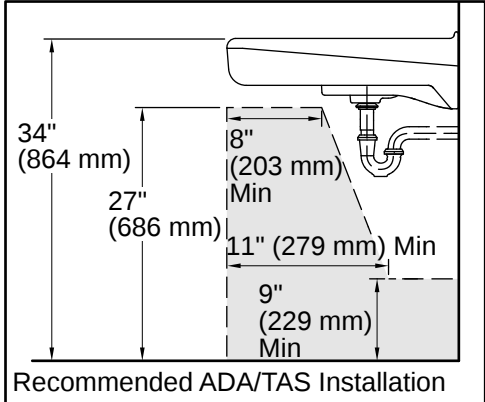

Installation

- Wall-mount
- Drilled for concealed arm carrier installation

Installation Notes

Install this product according to the installation instructions.

Product dimensions are nominal and may vary per ASME A112.19.2 tolerances.

ADA, OBC, CSA B651 compliant when installed to the specific requirements of these regulations.